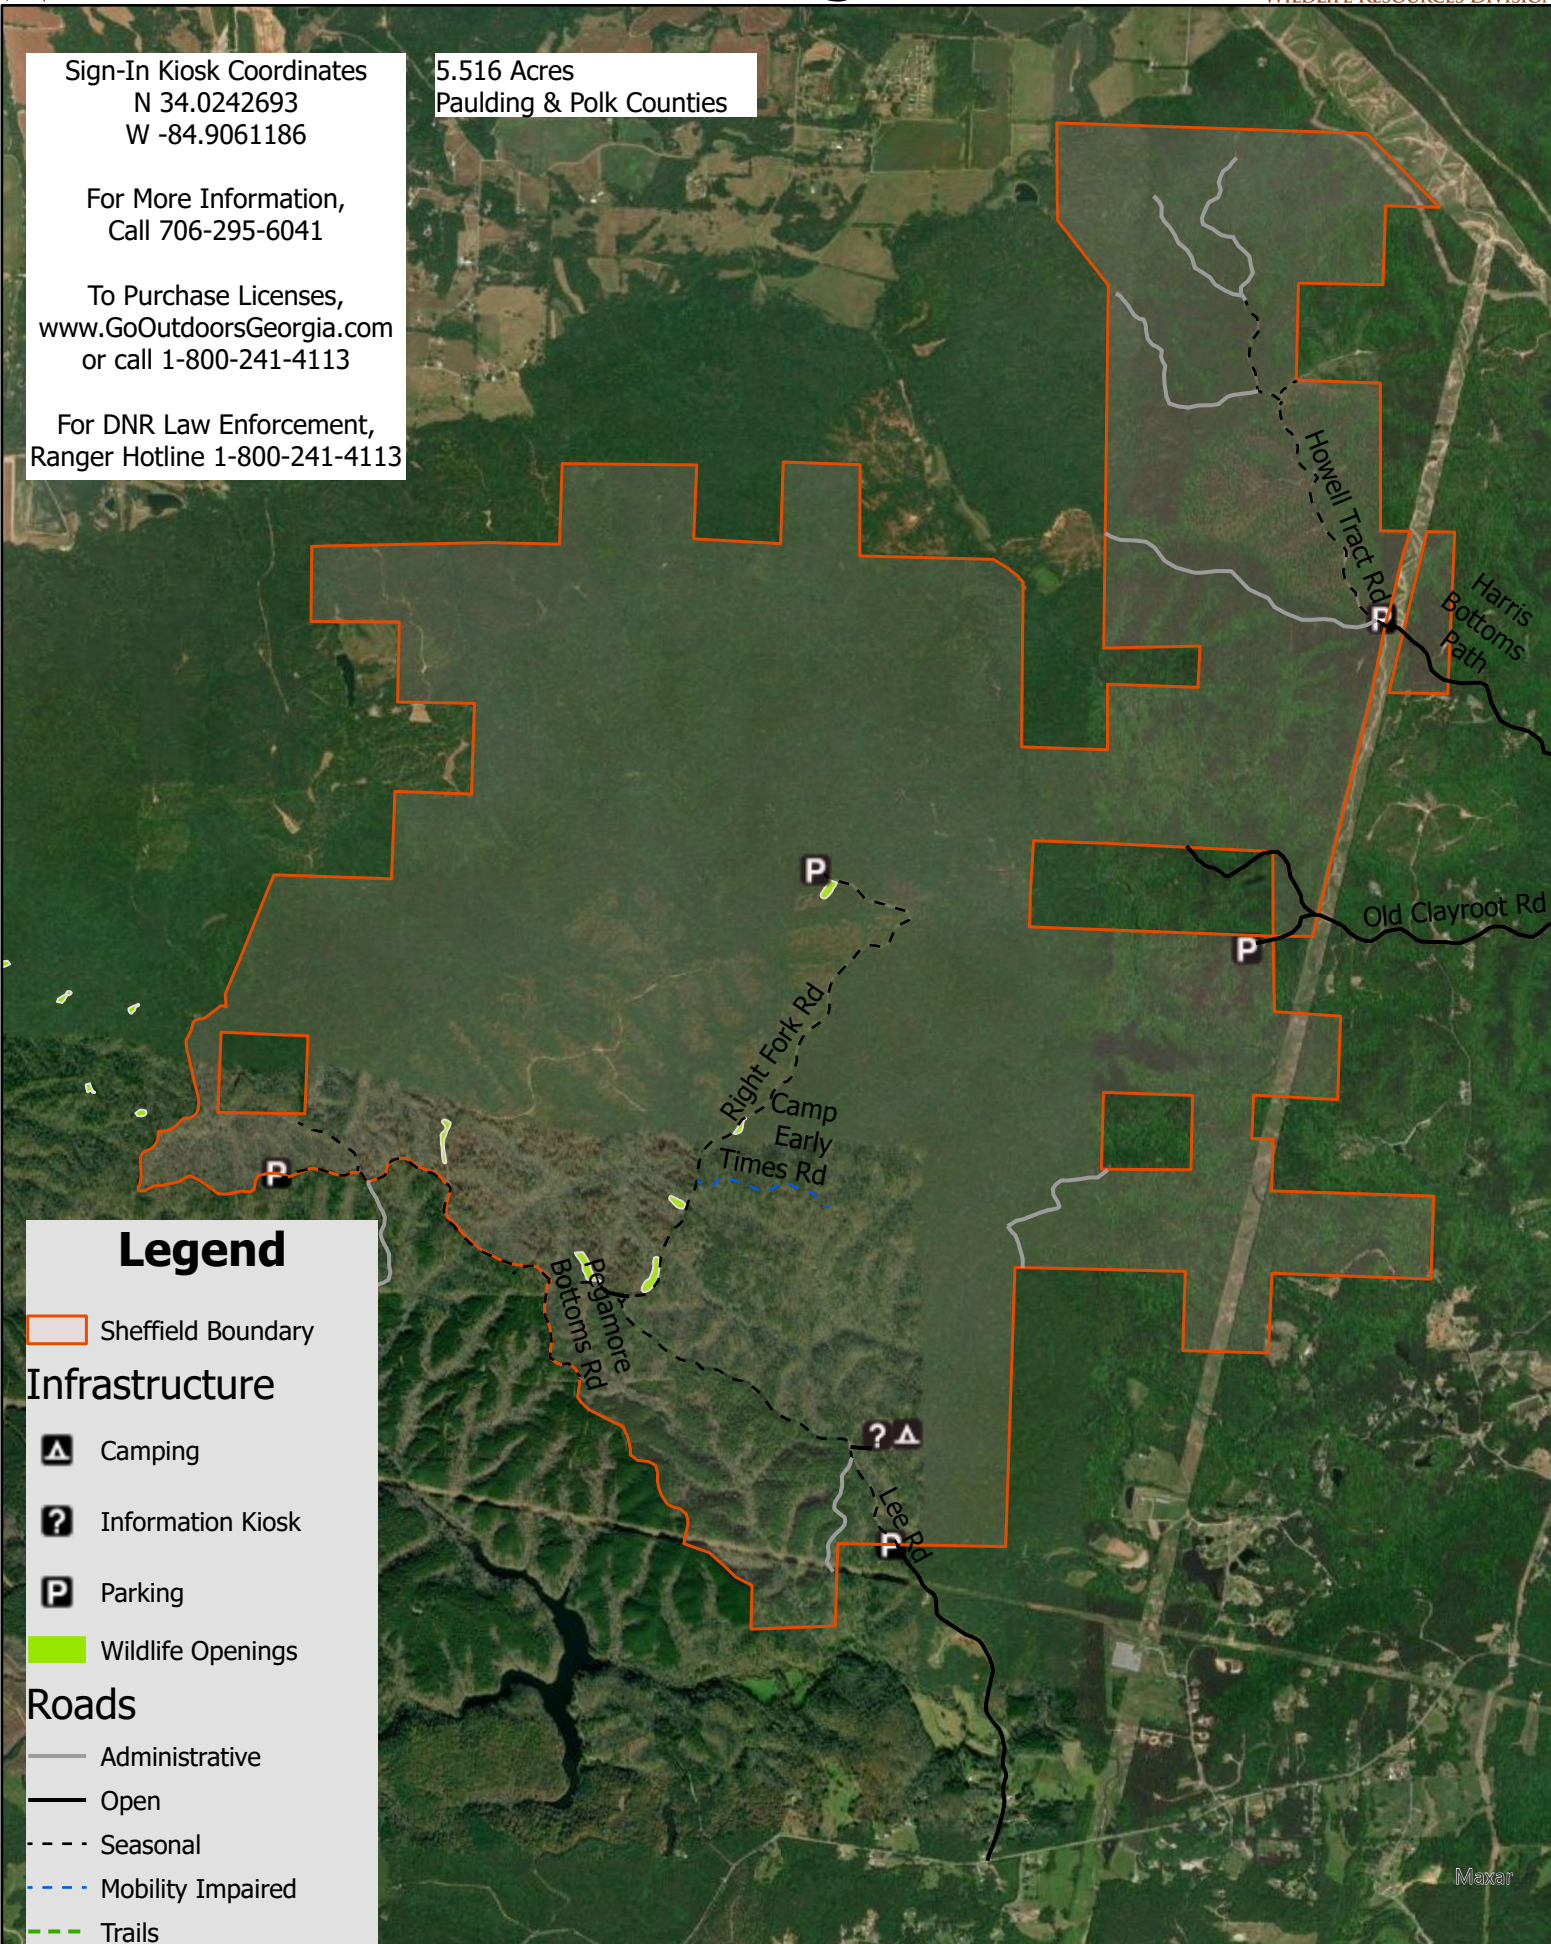

# Sheffield Wildlife Management Area

Sign-In Kiosk Coordinates  
N 34.0242693  
W -84.9061186

5.516 Acres  
Paulding & Polk Counties

For More Information,  
Call 706-295-6041

To Purchase Licenses,  
[www.GoOutdoorsGeorgia.com](http://www.GoOutdoorsGeorgia.com)  
or call 1-800-241-4113

## Legend

Sheffield Boundary

### Infrastructure

Camping

Information Kiosk

Parking

Wildlife Openings

### Roads

Administrative

Open

Seasonal

Mobility Impaired

Trails