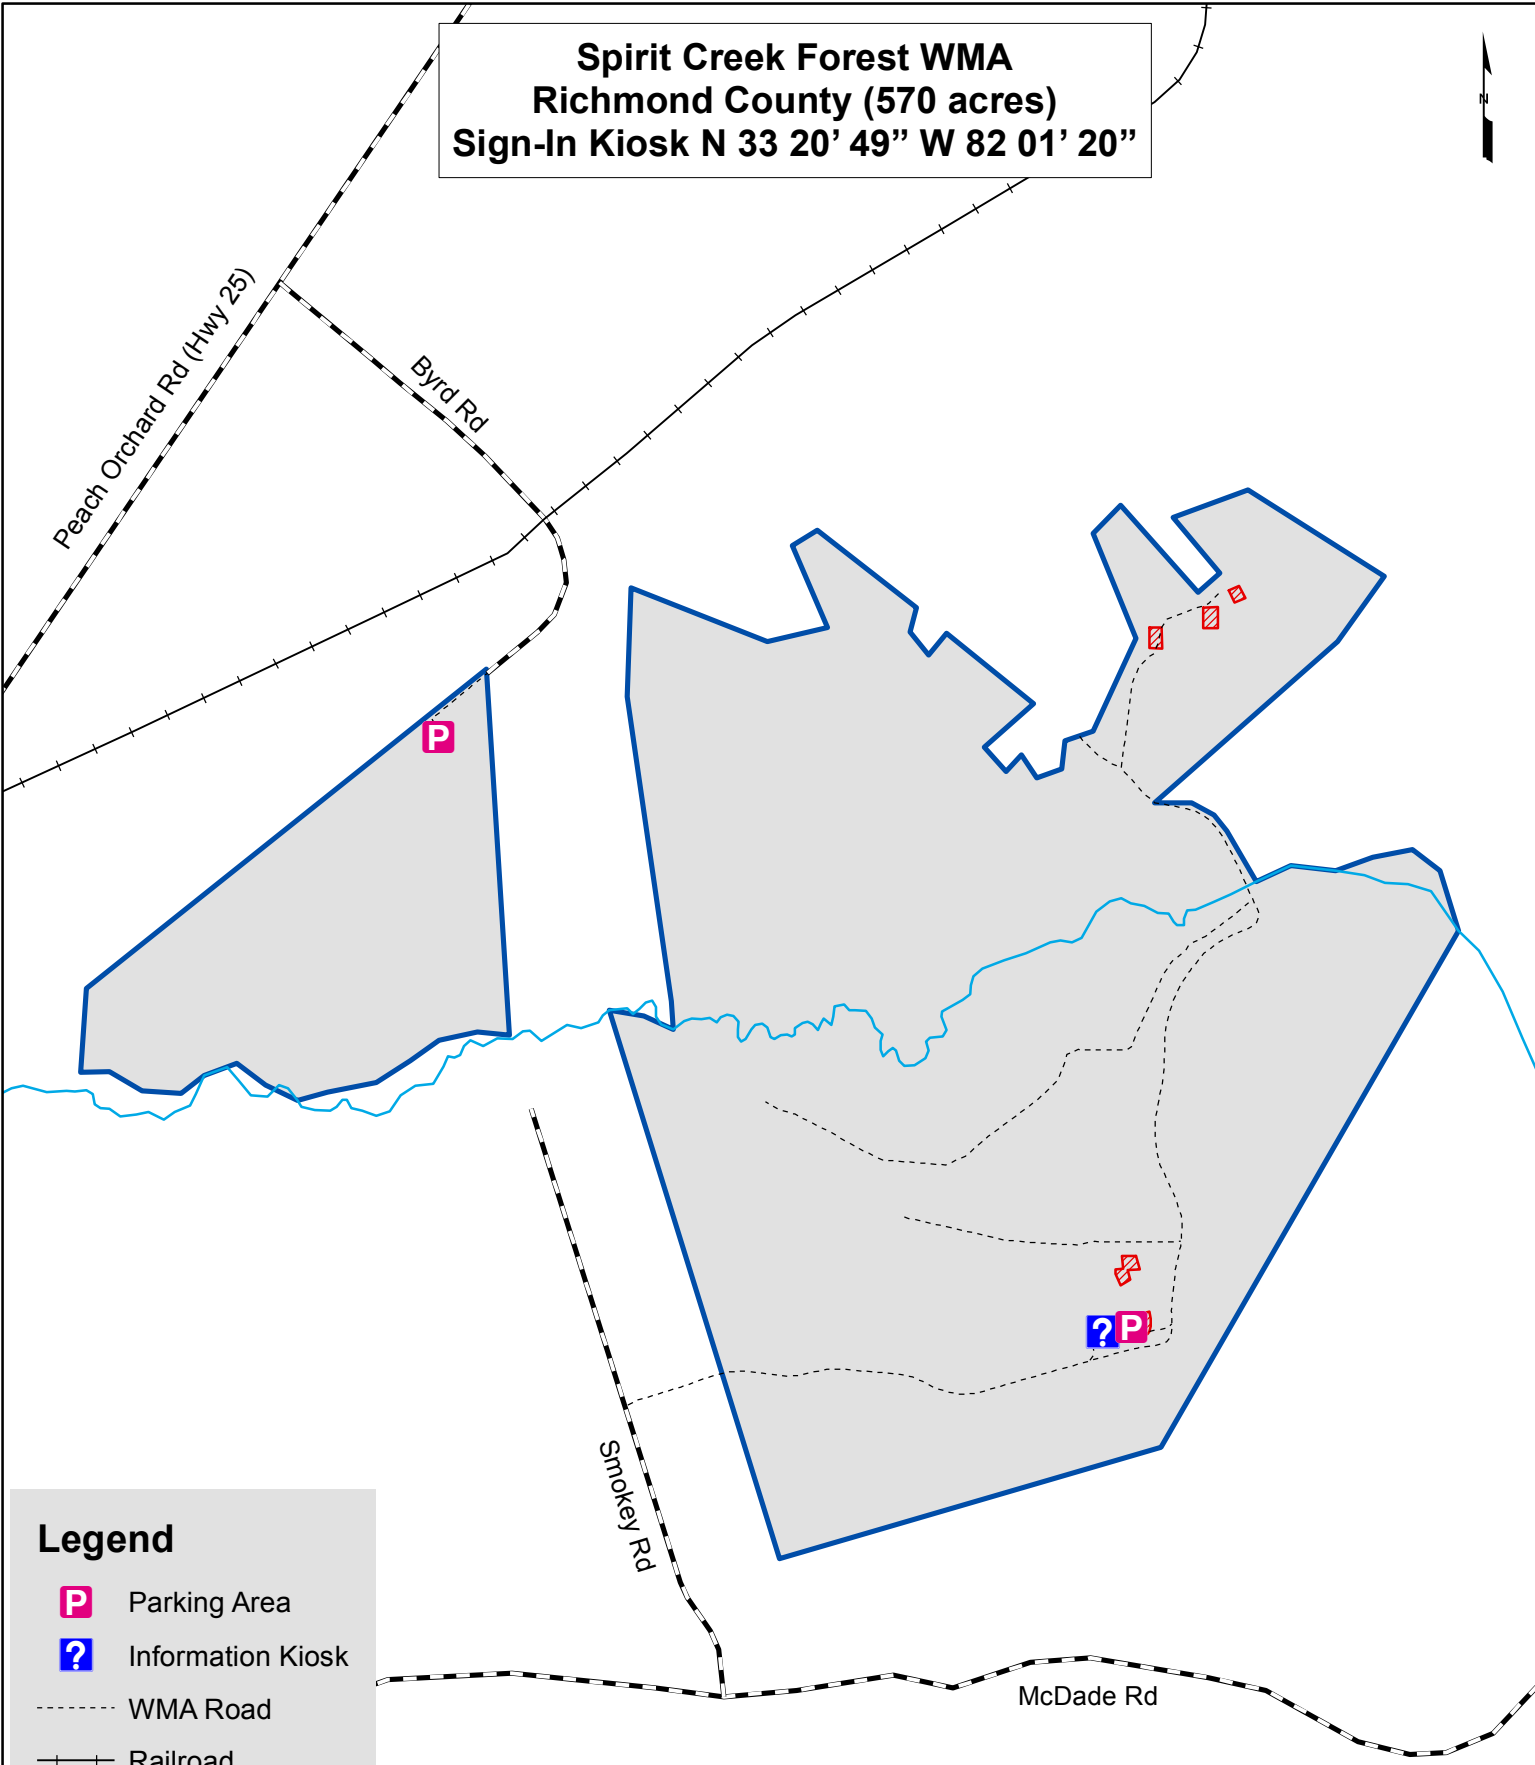

Spirit Creek Forest WMA
Richmond County (570 acres)
Sign-In Kiosk N 33 20' 49" W 82 01' 20"

Legend

-  Parking Area
-  Information Kiosk
-  WMA Road
-  Railroad
-  Creek
-  Paved Road
-  Safety Zone
-  WMA Boundary