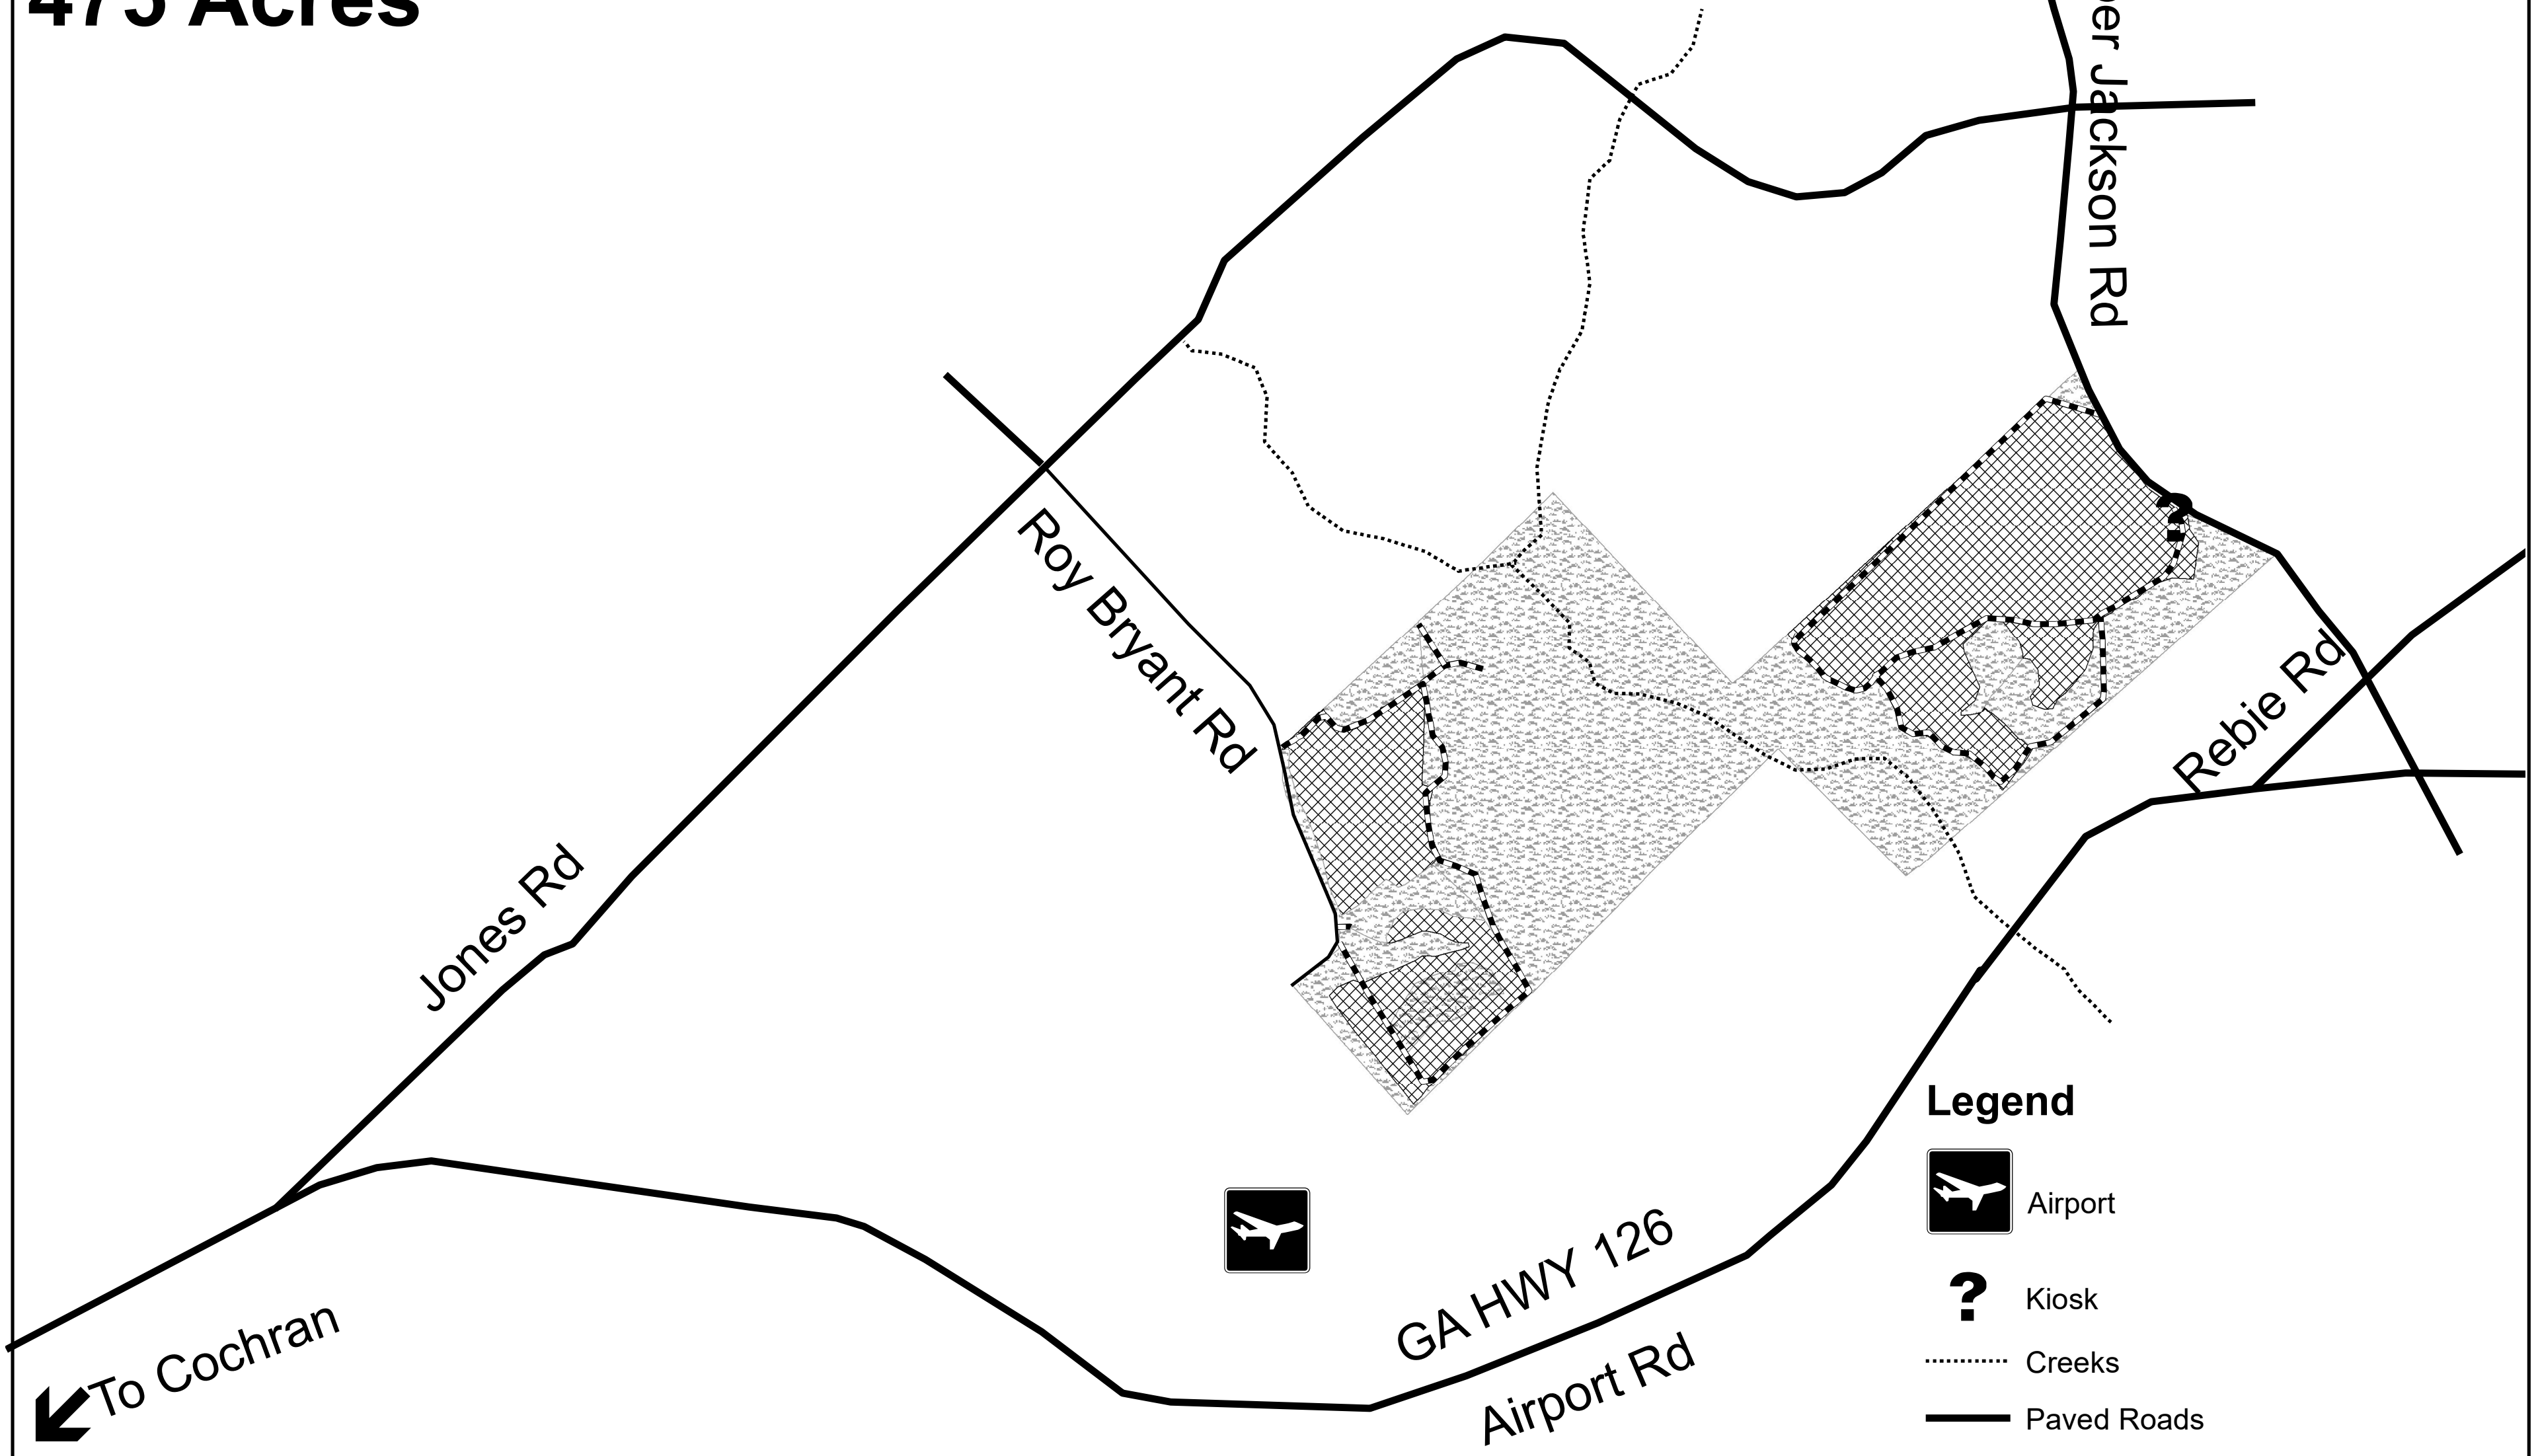

Ocmulgee WMA

Bleckley, Pulaski and Twiggs Counties, GA

15,000 Acres

This map is accurate as of 11/07/2018. The interactive map is the more reliable source for current road status and access. WMA roads and trails are subject to closure due to managed hunts, weather conditions, or maintenance.

- WMA Property
- Lake/Water
- Oaky Woods WMA
- Shooting Range
- Campgrounds
- Check Station
- Fire Station
- Major Roads
- County Roads
- WMA Roads & Trails
- Powerlines

OCMULGEE WMA - GUM SWAMP CREEK TRACT

Bleckley County

475 Acres

↙ To Cochran

GA HWY 126
Airport Rd

Legend

- Airport
- Kiosk
- Creeks
- Paved Roads
- Dirt Road
- WMA Roads & Hunter Access Trails
- Fields
- Woods

This map is accurate as of 11/07/2018.
The interactive map is the more reliable
source for current road status and access.
WMA roads and trails are subject to closure
due to managed hunts, weather conditions,
or maintenance.