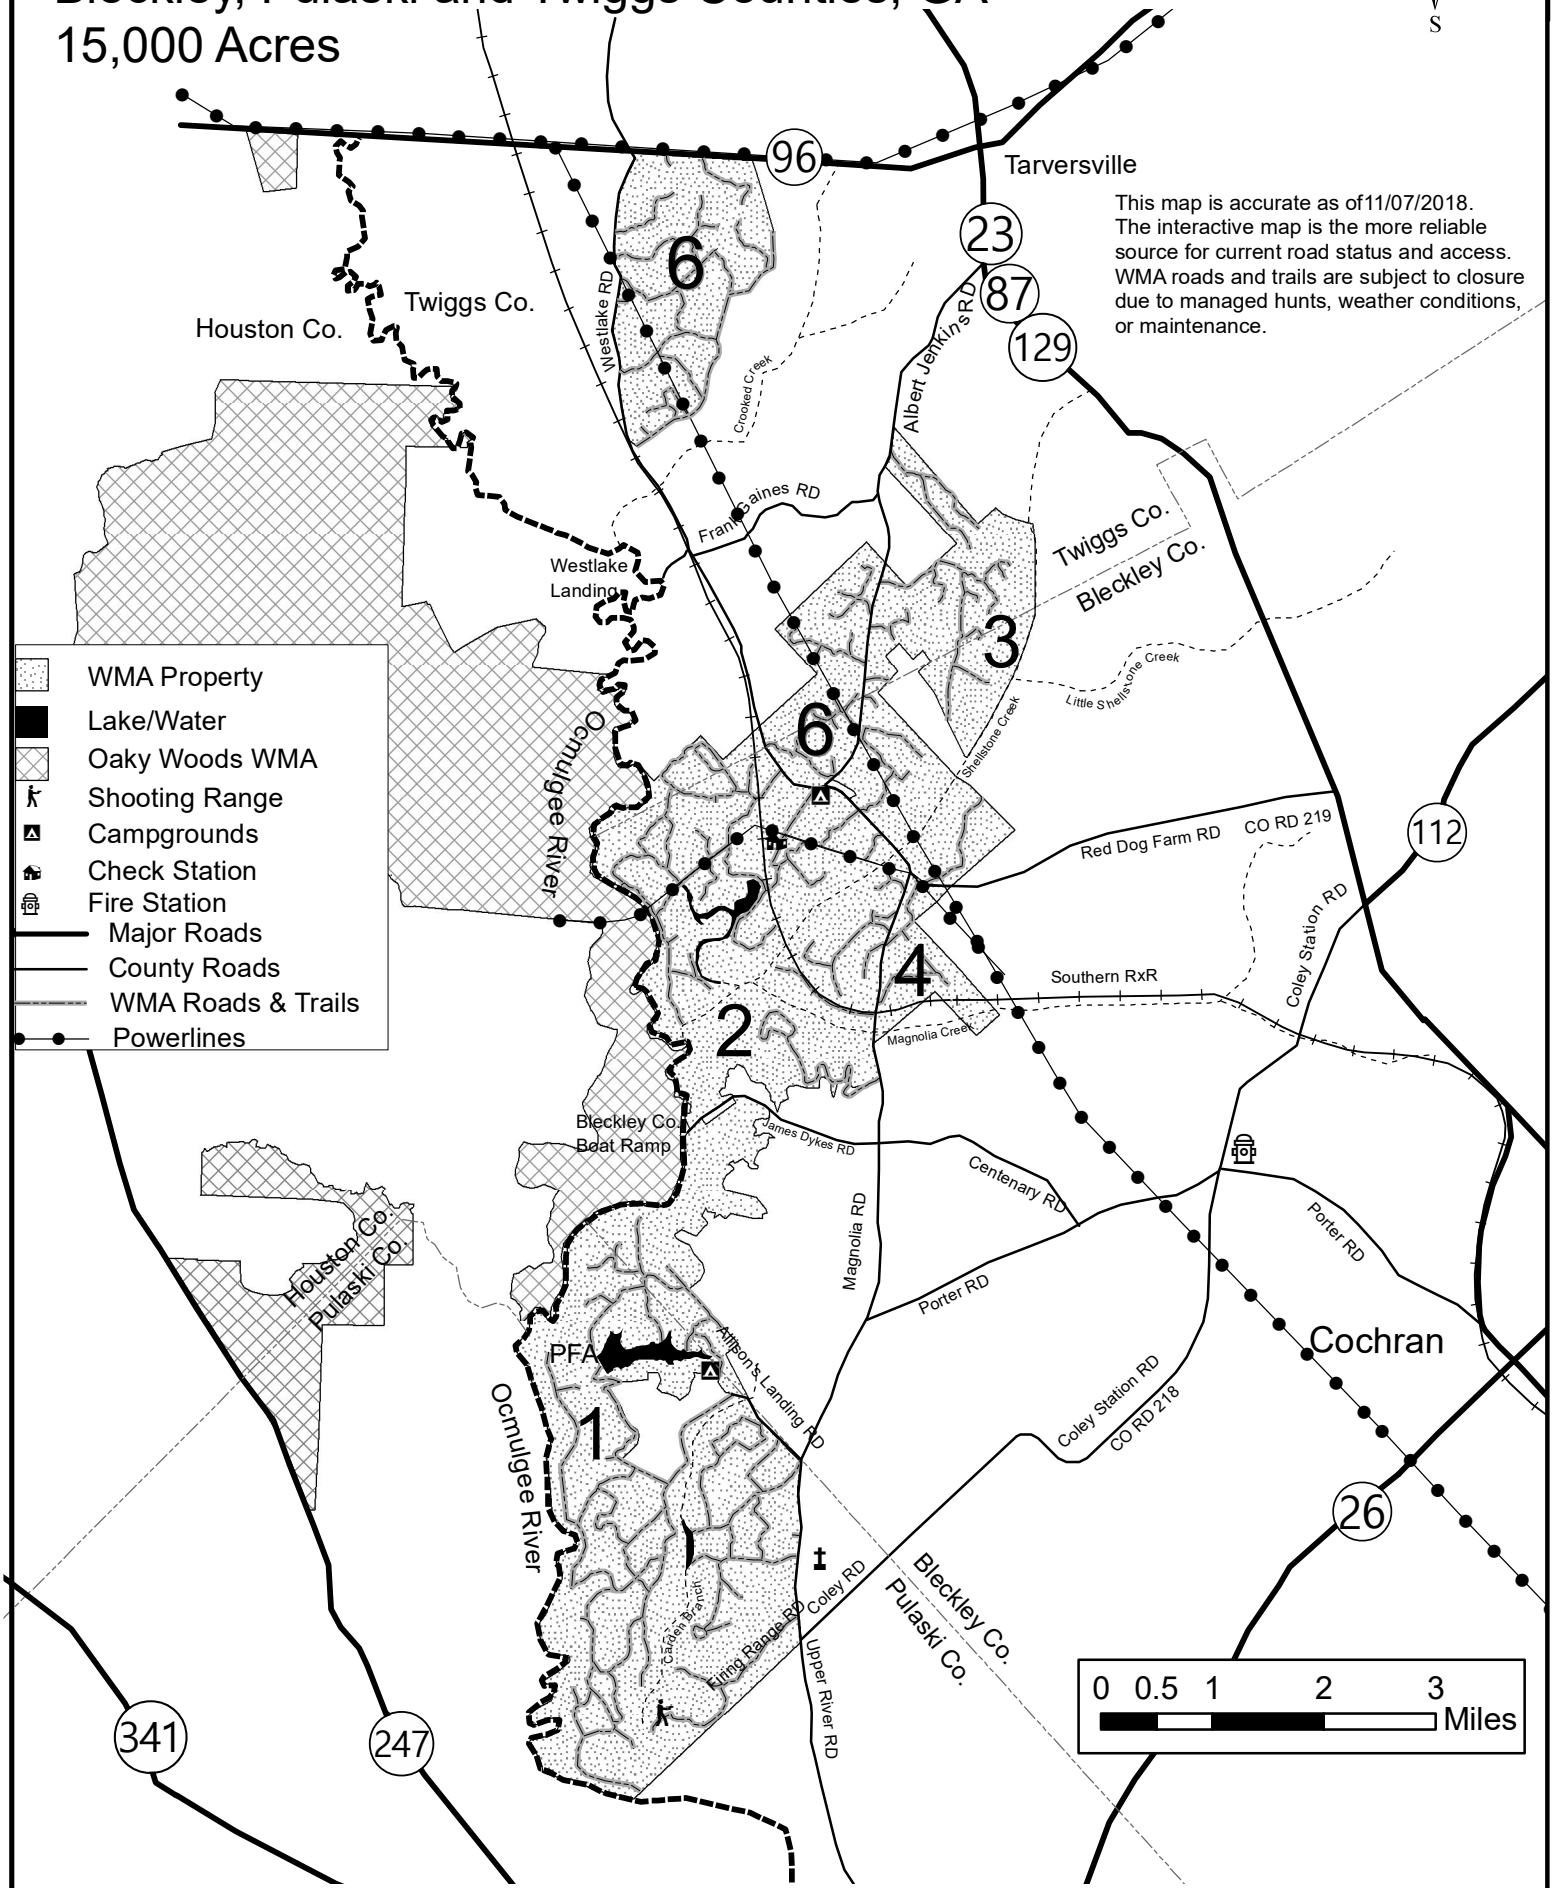

Ocmulgee WMA

Bleckley, Pulaski and Twiggs Counties, GA

15,000 Acres

This map is accurate as of 11/07/2018. The interactive map is the more reliable source for current road status and access. WMA roads and trails are subject to closure due to managed hunts, weather conditions, or maintenance.

- WMA Property
- Lake/Water
- Oaky Woods WMA
- Shooting Range
- Campgrounds
- Check Station
- Fire Station
- Major Roads
- County Roads
- WMA Roads & Trails
- Powerlines

OCMULGEE WMA - GUM SWAMP CREEK TRACT

Bleckley County

475 Acres

↙ To Cochran

GA HWY 126
Airport Rd

Legend

- Airport
- Kiosk
- Creeks
- Paved Roads
- Dirt Road
- WMA Roads & Hunter Access Trails
- Fields
- Woods

This map is accurate as of 11/07/2018.
The interactive map is the more reliable
source for current road status and access.
WMA roads and trails are subject to closure
due to managed hunts, weather conditions,
or maintenance.