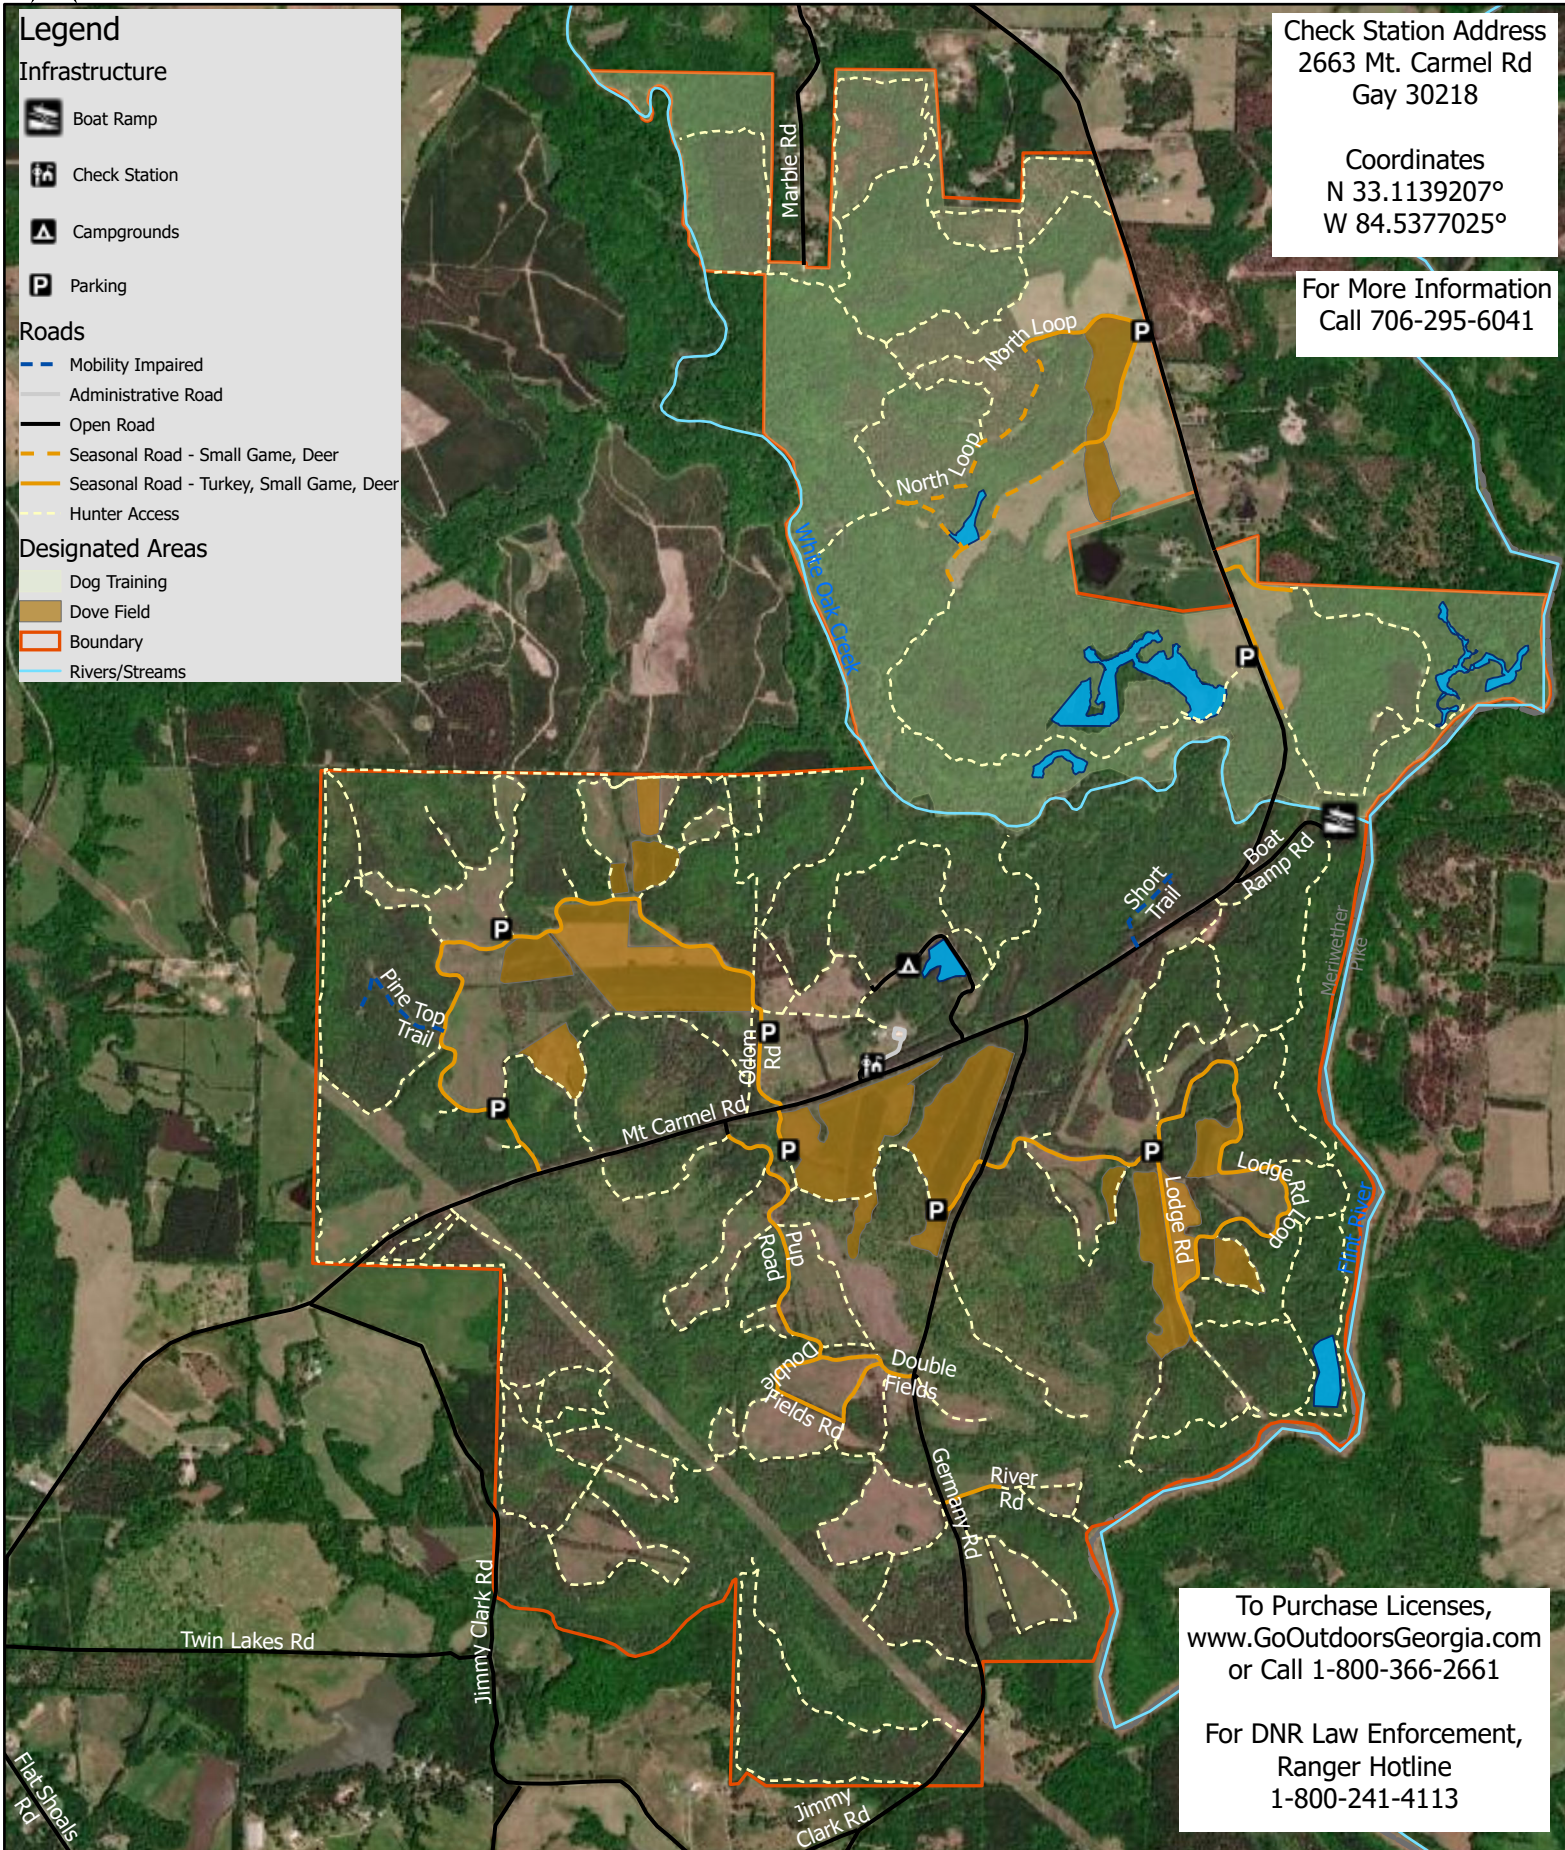

Joe Kurz Wildlife Management Area

Meriwether County (3,700 acres)

Legend

Infrastructure

- Boat Ramp
- Check Station
- Campgrounds
- Parking

Roads

- Mobility Impaired
- Administrative Road
- Open Road
- Seasonal Road - Small Game, Deer
- Seasonal Road - Turkey, Small Game, Deer
- Hunter Access

Designated Areas

- Dog Training
- Dove Field
- Boundary
- Rivers/Streams

Check Station Address
2663 Mt. Carmel Rd
Gay 30218

Coordinates
N 33.1139207°
W 84.5377025°

For More Information
Call 706-295-6041

To Purchase Licenses,
www.GoOutdoorsGeorgia.com
or Call 1-800-366-2661