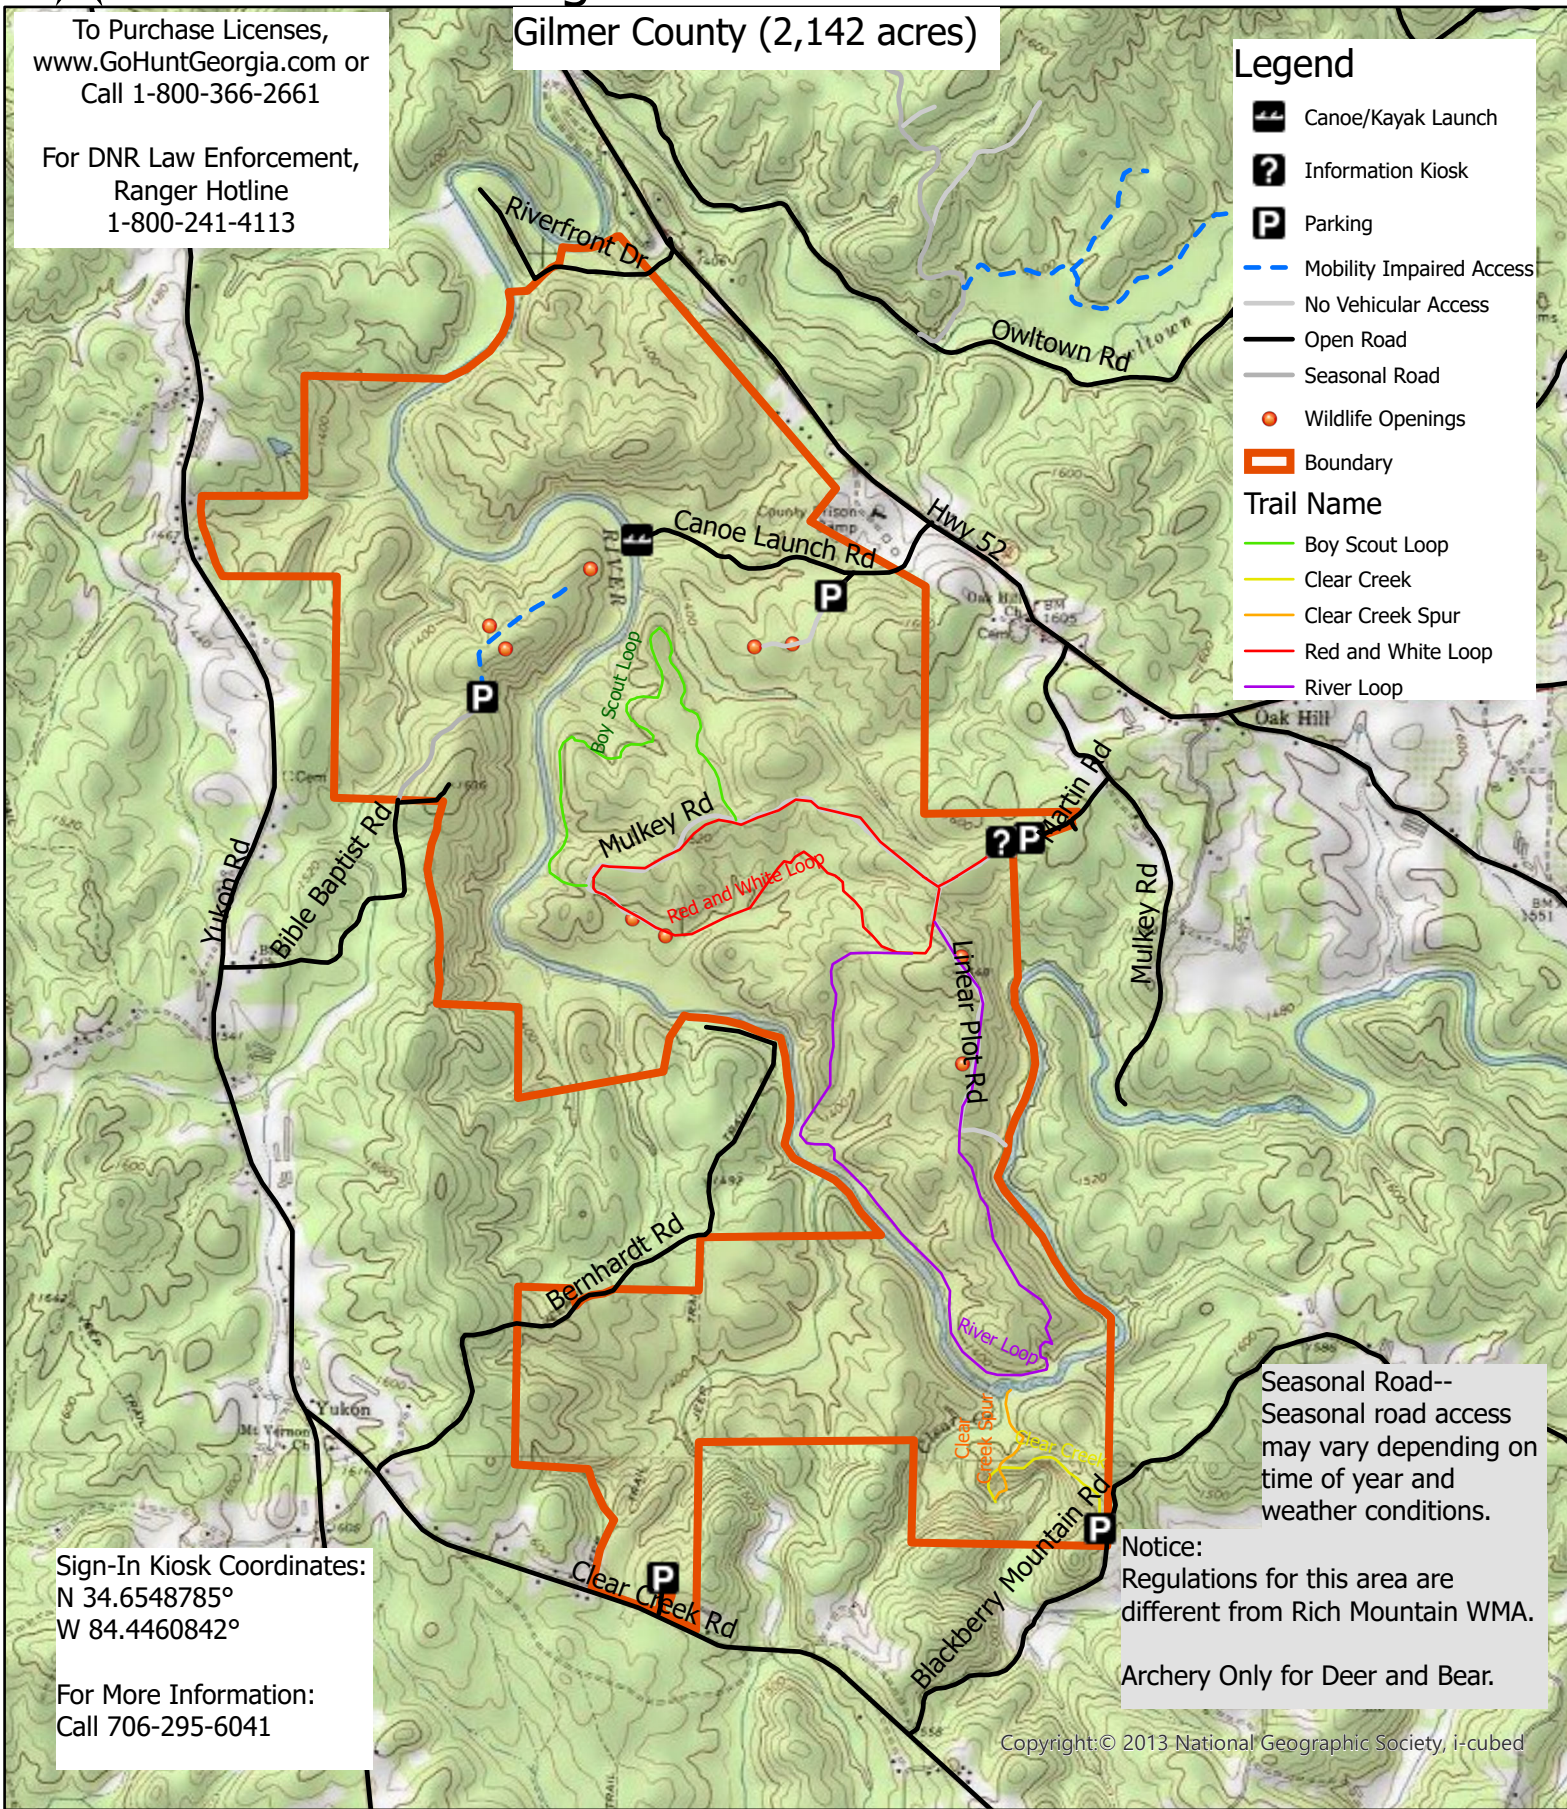

# Rich Mountain - Cartecay Tract Wildlife Management Area

Gilmer County (2,142 acres)

To Purchase Licenses,  
[www.GoHuntGeorgia.com](http://www.GoHuntGeorgia.com) or  
Call 1-800-366-2661

For DNR Law Enforcement,  
Ranger Hotline  
1-800-241-4113

## Legend

- Canoe/Kayak Launch
  - Information Kiosk
  - Parking
  - Mobility Impaired Access
  - No Vehicular Access
  - Open Road
  - Seasonal Road
  - Wildlife Openings
  - Boundary
- ### Trail Name
- Boy Scout Loop
  - Clear Creek
  - Clear Creek Spur
  - Red and White Loop
  - River Loop

Seasonal Road--  
Seasonal road access  
may vary depending on  
time of year and  
weather conditions.

Notice:  
Regulations for this area are  
different from Rich Mountain WMA.  
Archery Only for Deer and Bear.

Sign-In Kiosk Coordinates:  
N 34.6548785°  
W 84.4460842°

For More Information:  
Call 706-295-6041