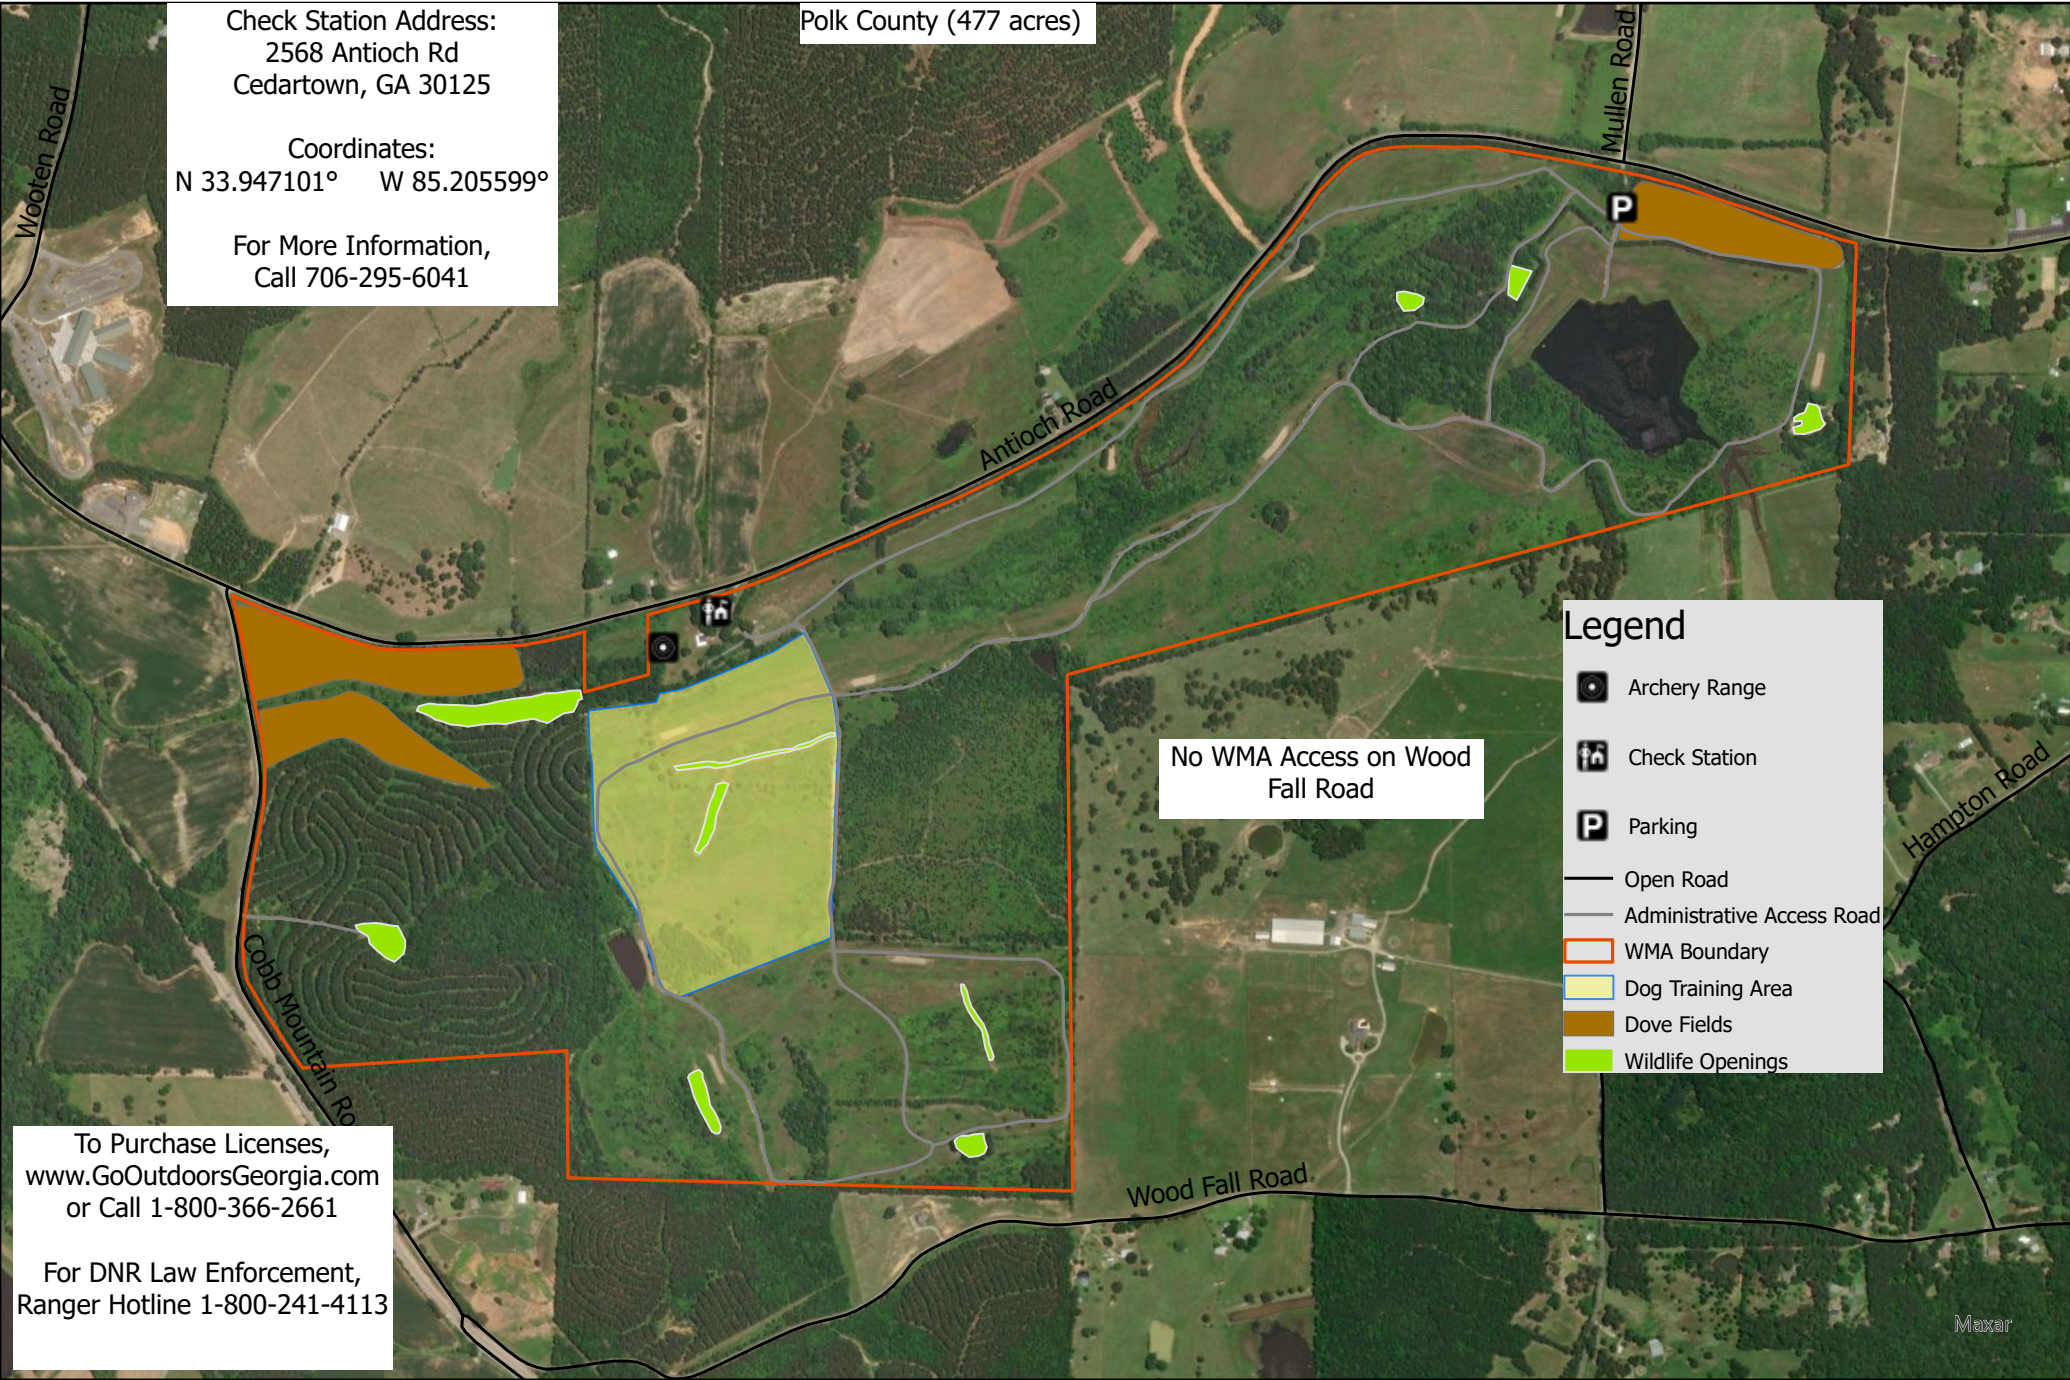

J.L. Lester Wildlife Management Area

Check Station Address:
2568 Antioch Rd
Cedartown, GA 30125

Coordinates:
N 33.947101° W 85.205599°

For More Information,
Call 706-295-6041

Polk County (477 acres)

Legend

- Archery Range
- Check Station
- Parking
- Open Road
- Administrative Access Road
- WMA Boundary
- Dog Training Area
- Dove Fields
- Wildlife Openings

No WMA Access on Wood Fall Road

To Purchase Licenses,
www.GoOutdoorsGeorgia.com
or Call 1-800-366-2661