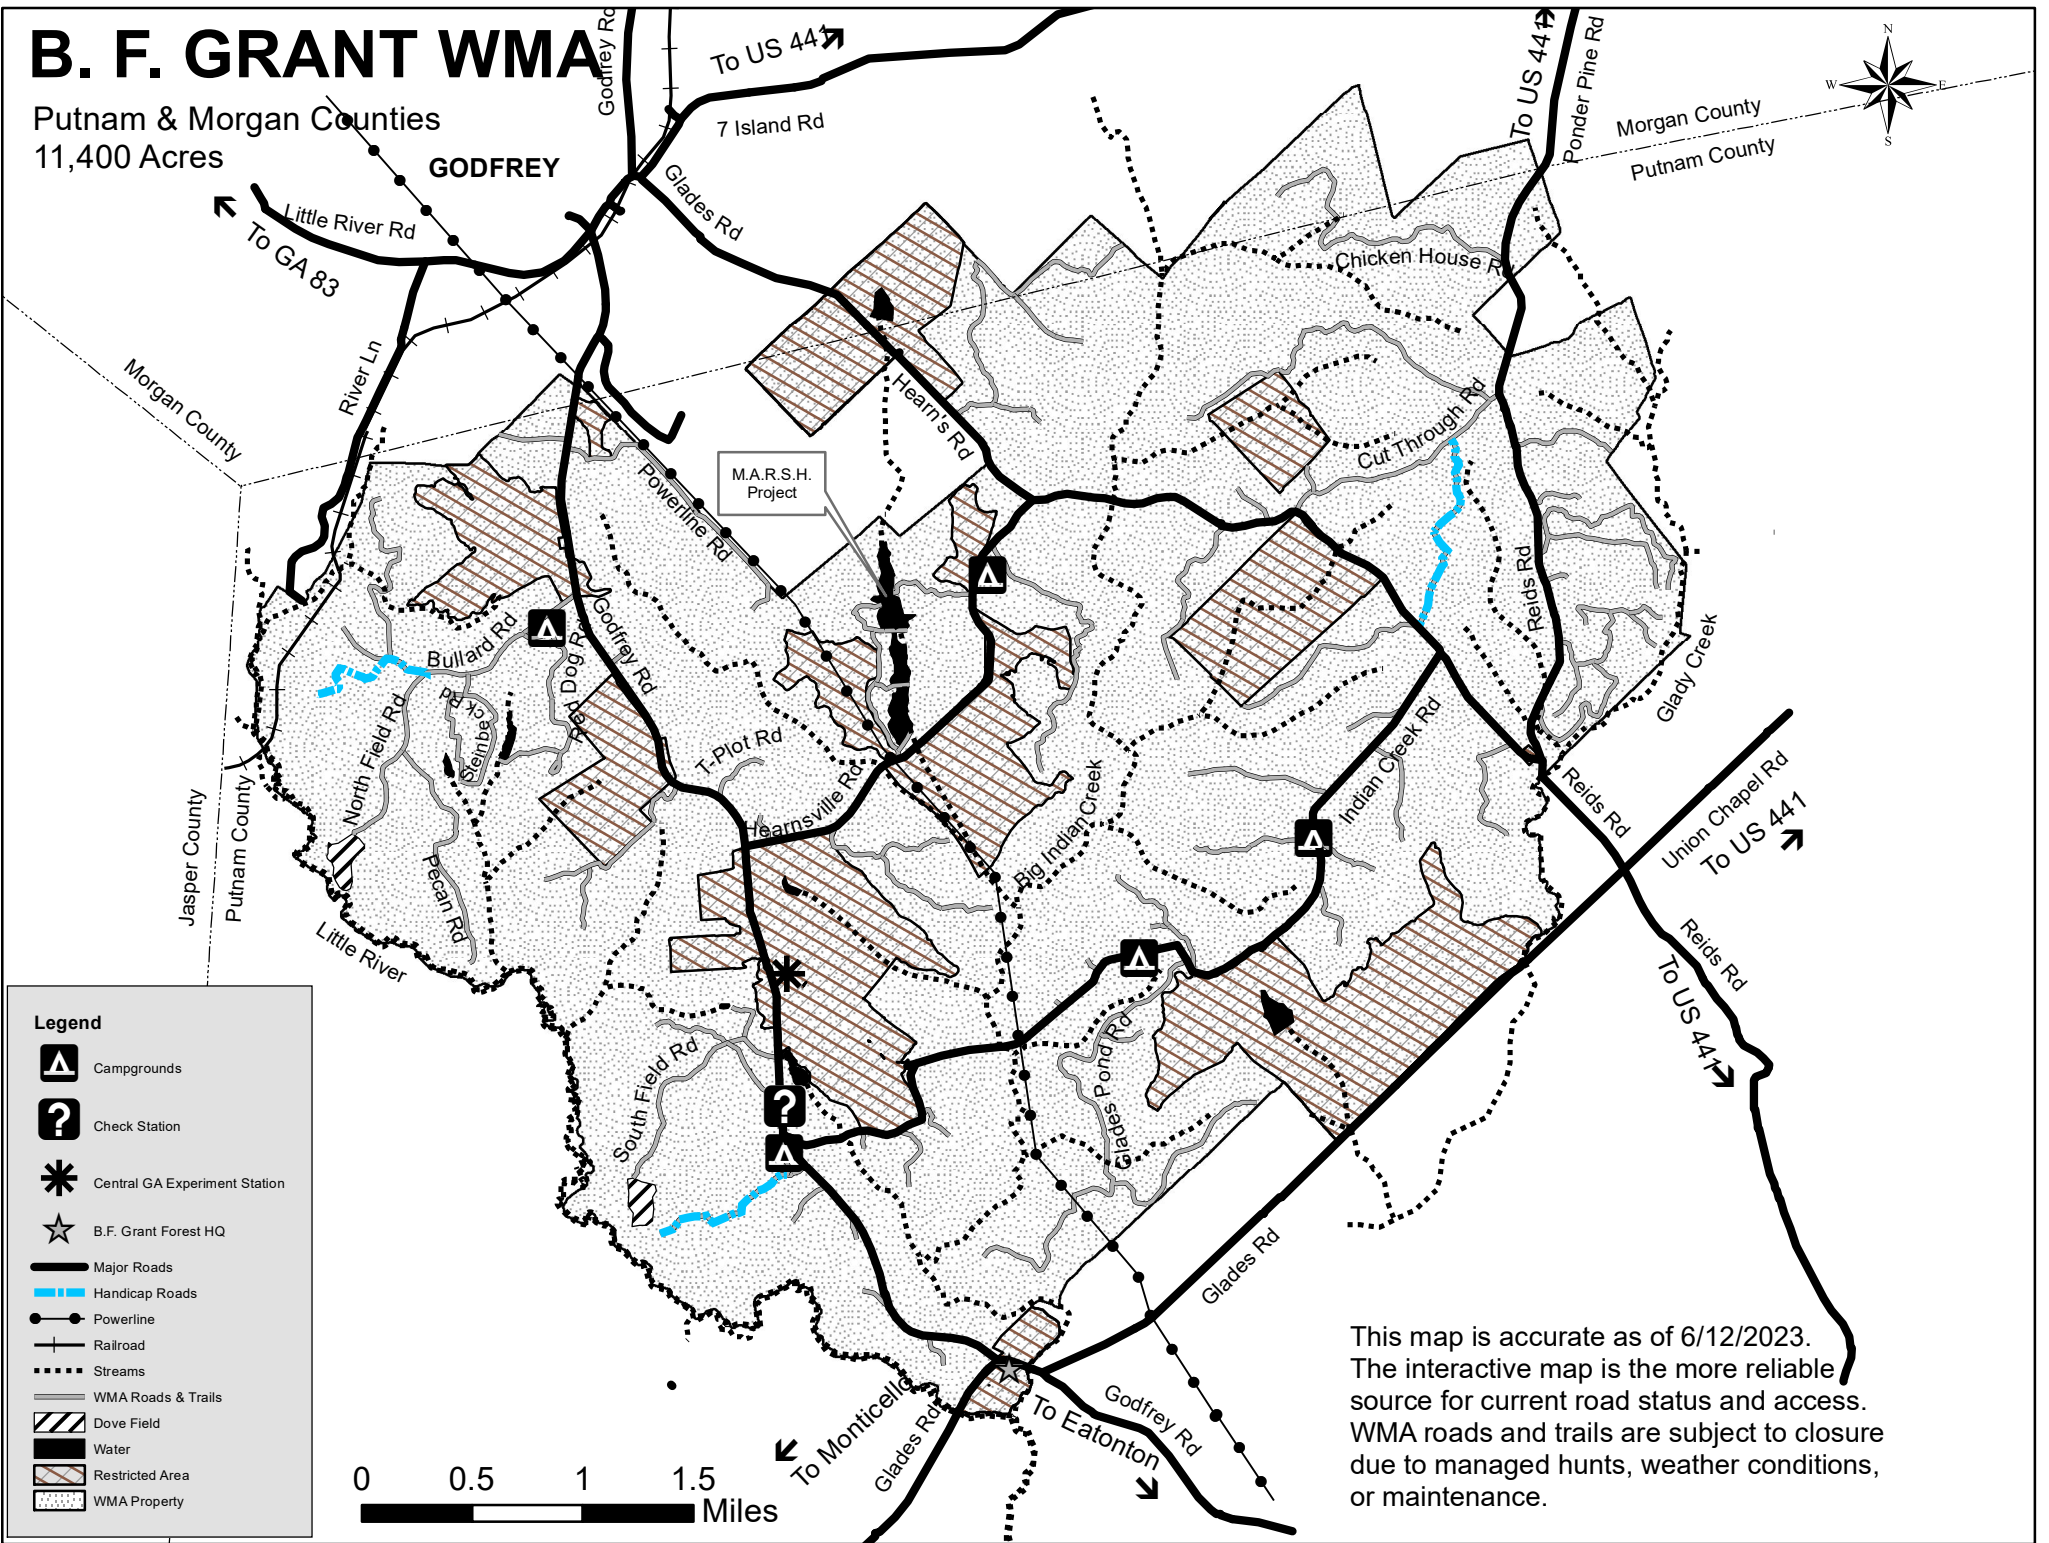

B. F. GRANT WMA

Putnam & Morgan Counties
11,400 Acres

GODFREY

Legend

- Campgrounds
- Check Station
- Central GA Experiment Station
- B.F. Grant Forest HQ
- Major Roads
- Handicap Roads
- Powerline
- Railroad
- Streams
- WMA Roads & Trails
- Dove Field
- Water
- Restricted Area
- WMA Property

This map is accurate as of 6/12/2023.
The interactive map is the more reliable source for current road status and access.
WMA roads and trails are subject to closure due to managed hunts, weather conditions, or maintenance.