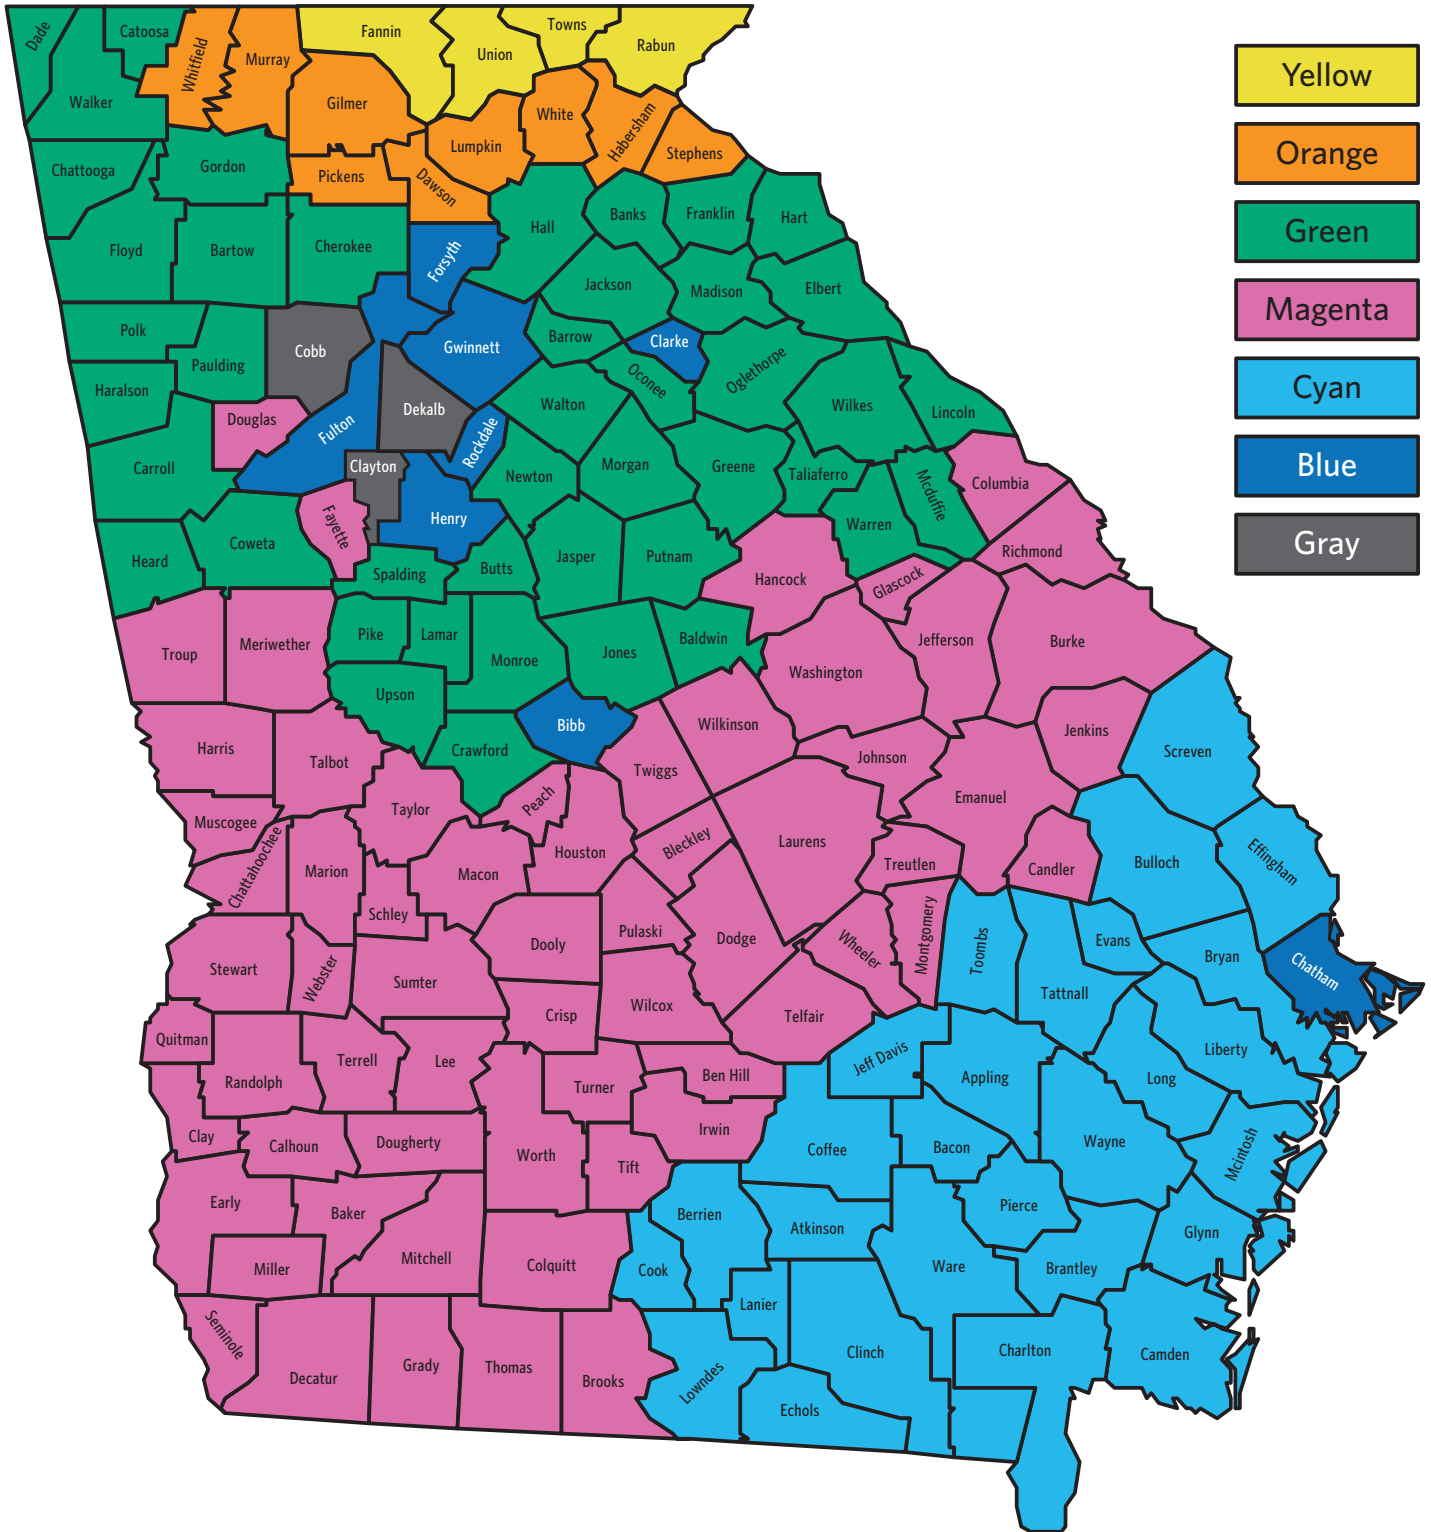

2020-2021 PRIVATE LAND OPPORTUNITIES

REFERENCE THE TABLES ON THE RIGHT TO SEE YOUR AREA'S EITHER-SEX DEER HUNTING OPPORTUNITIES ON PRIVATE LAND.