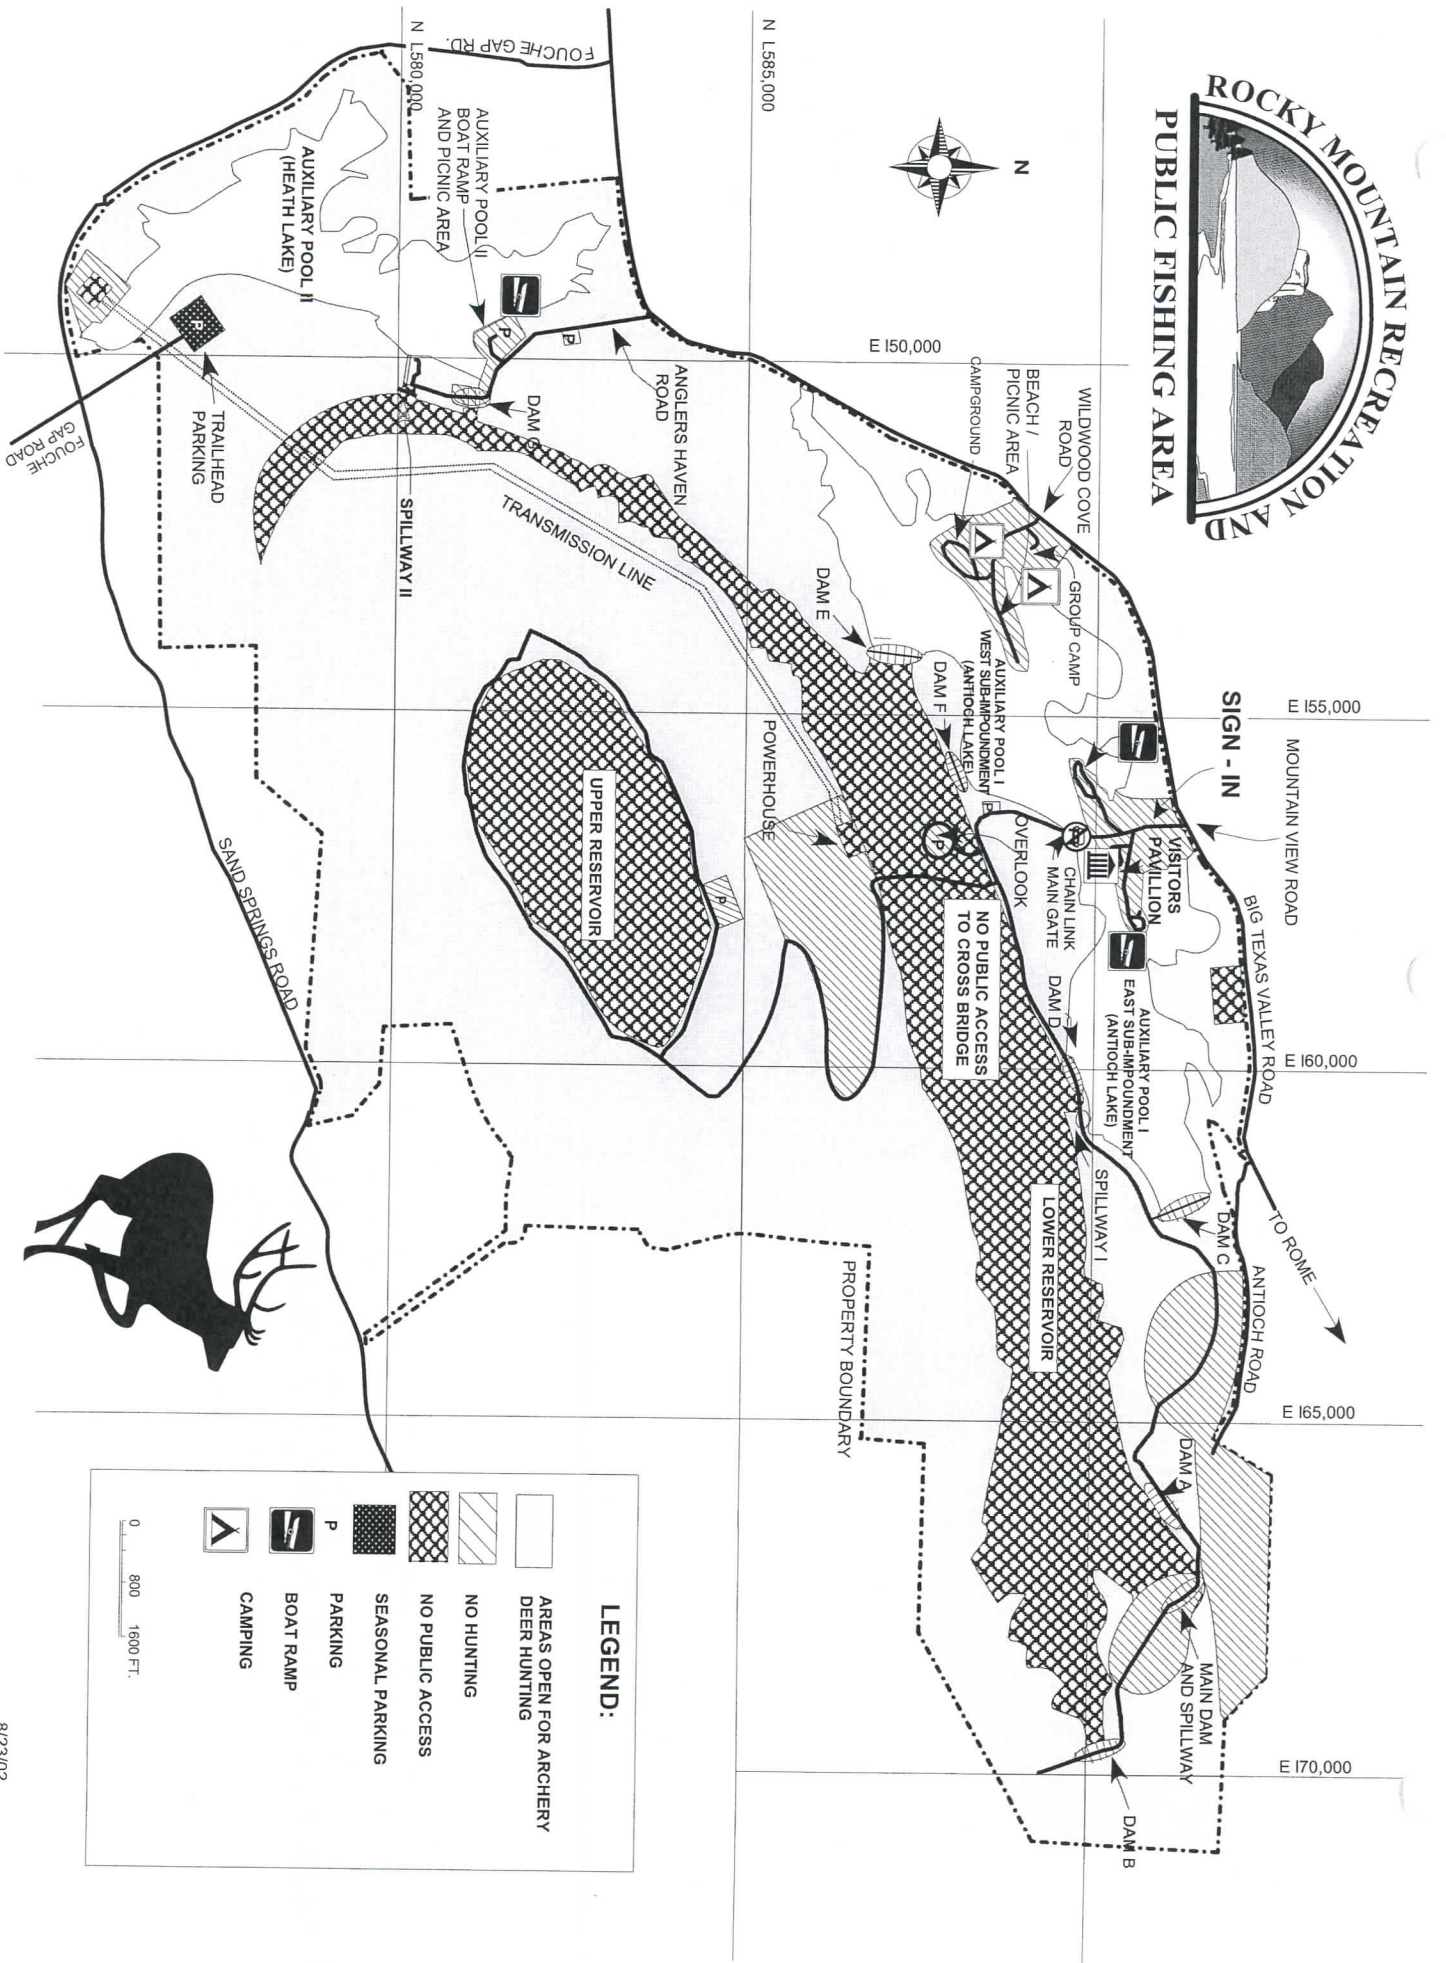

# ROCKY MOUNTAIN RECREATION AND PUBLIC FISHING AREA

**LEGEND:**

- AREAS OPEN FOR ARCHERY
- DEER HUNTING
- NO HUNTING
- NO PUBLIC ACCESS
- SEASONAL PARKING
- PARKING
- BOAT RAMP
- CAMPING

0 800 1600 FT.