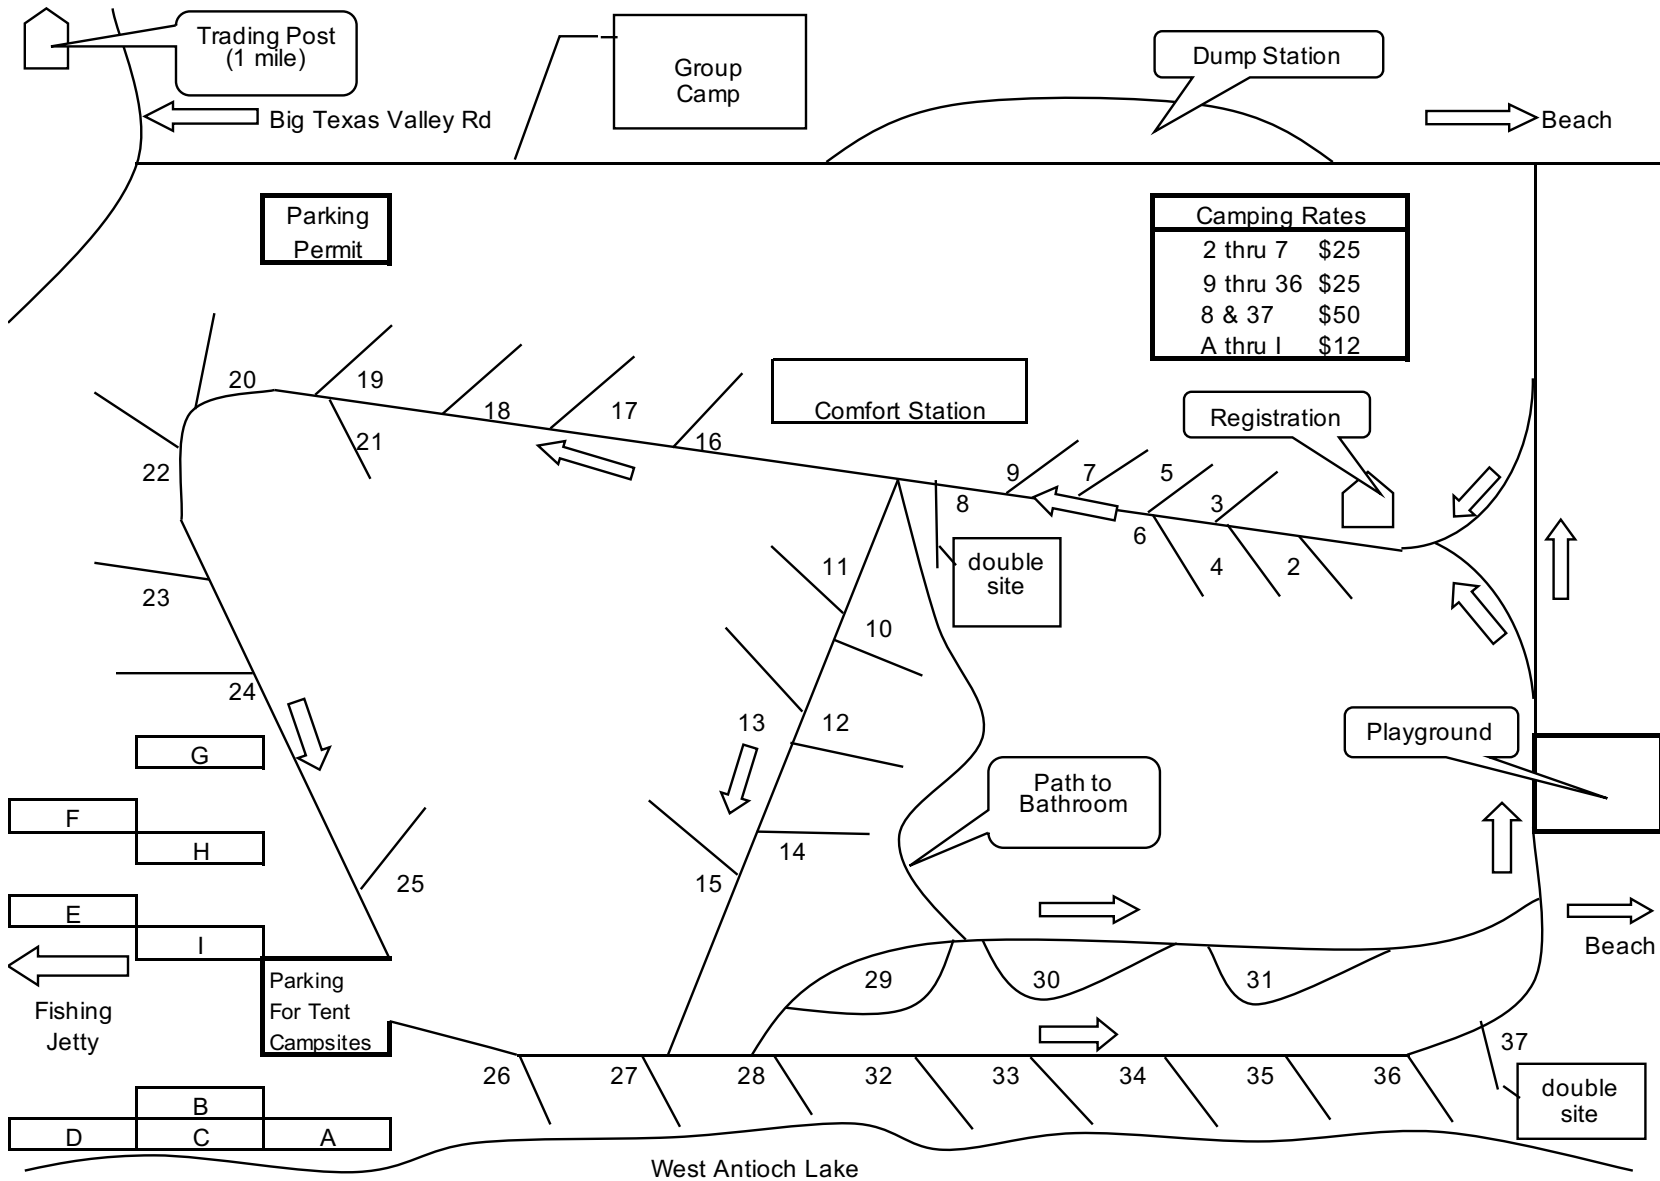

# Rocky Mountain Campground

Camping Rates	
2 thru 7	\$25
9 thru 36	\$25
8 & 37	\$50
A thru I	\$12

Parking Permit

Comfort Station

Registration

double site

Path to Bathroom

Playground

Parking For Tent Campsites

double site

West Antioch Lake