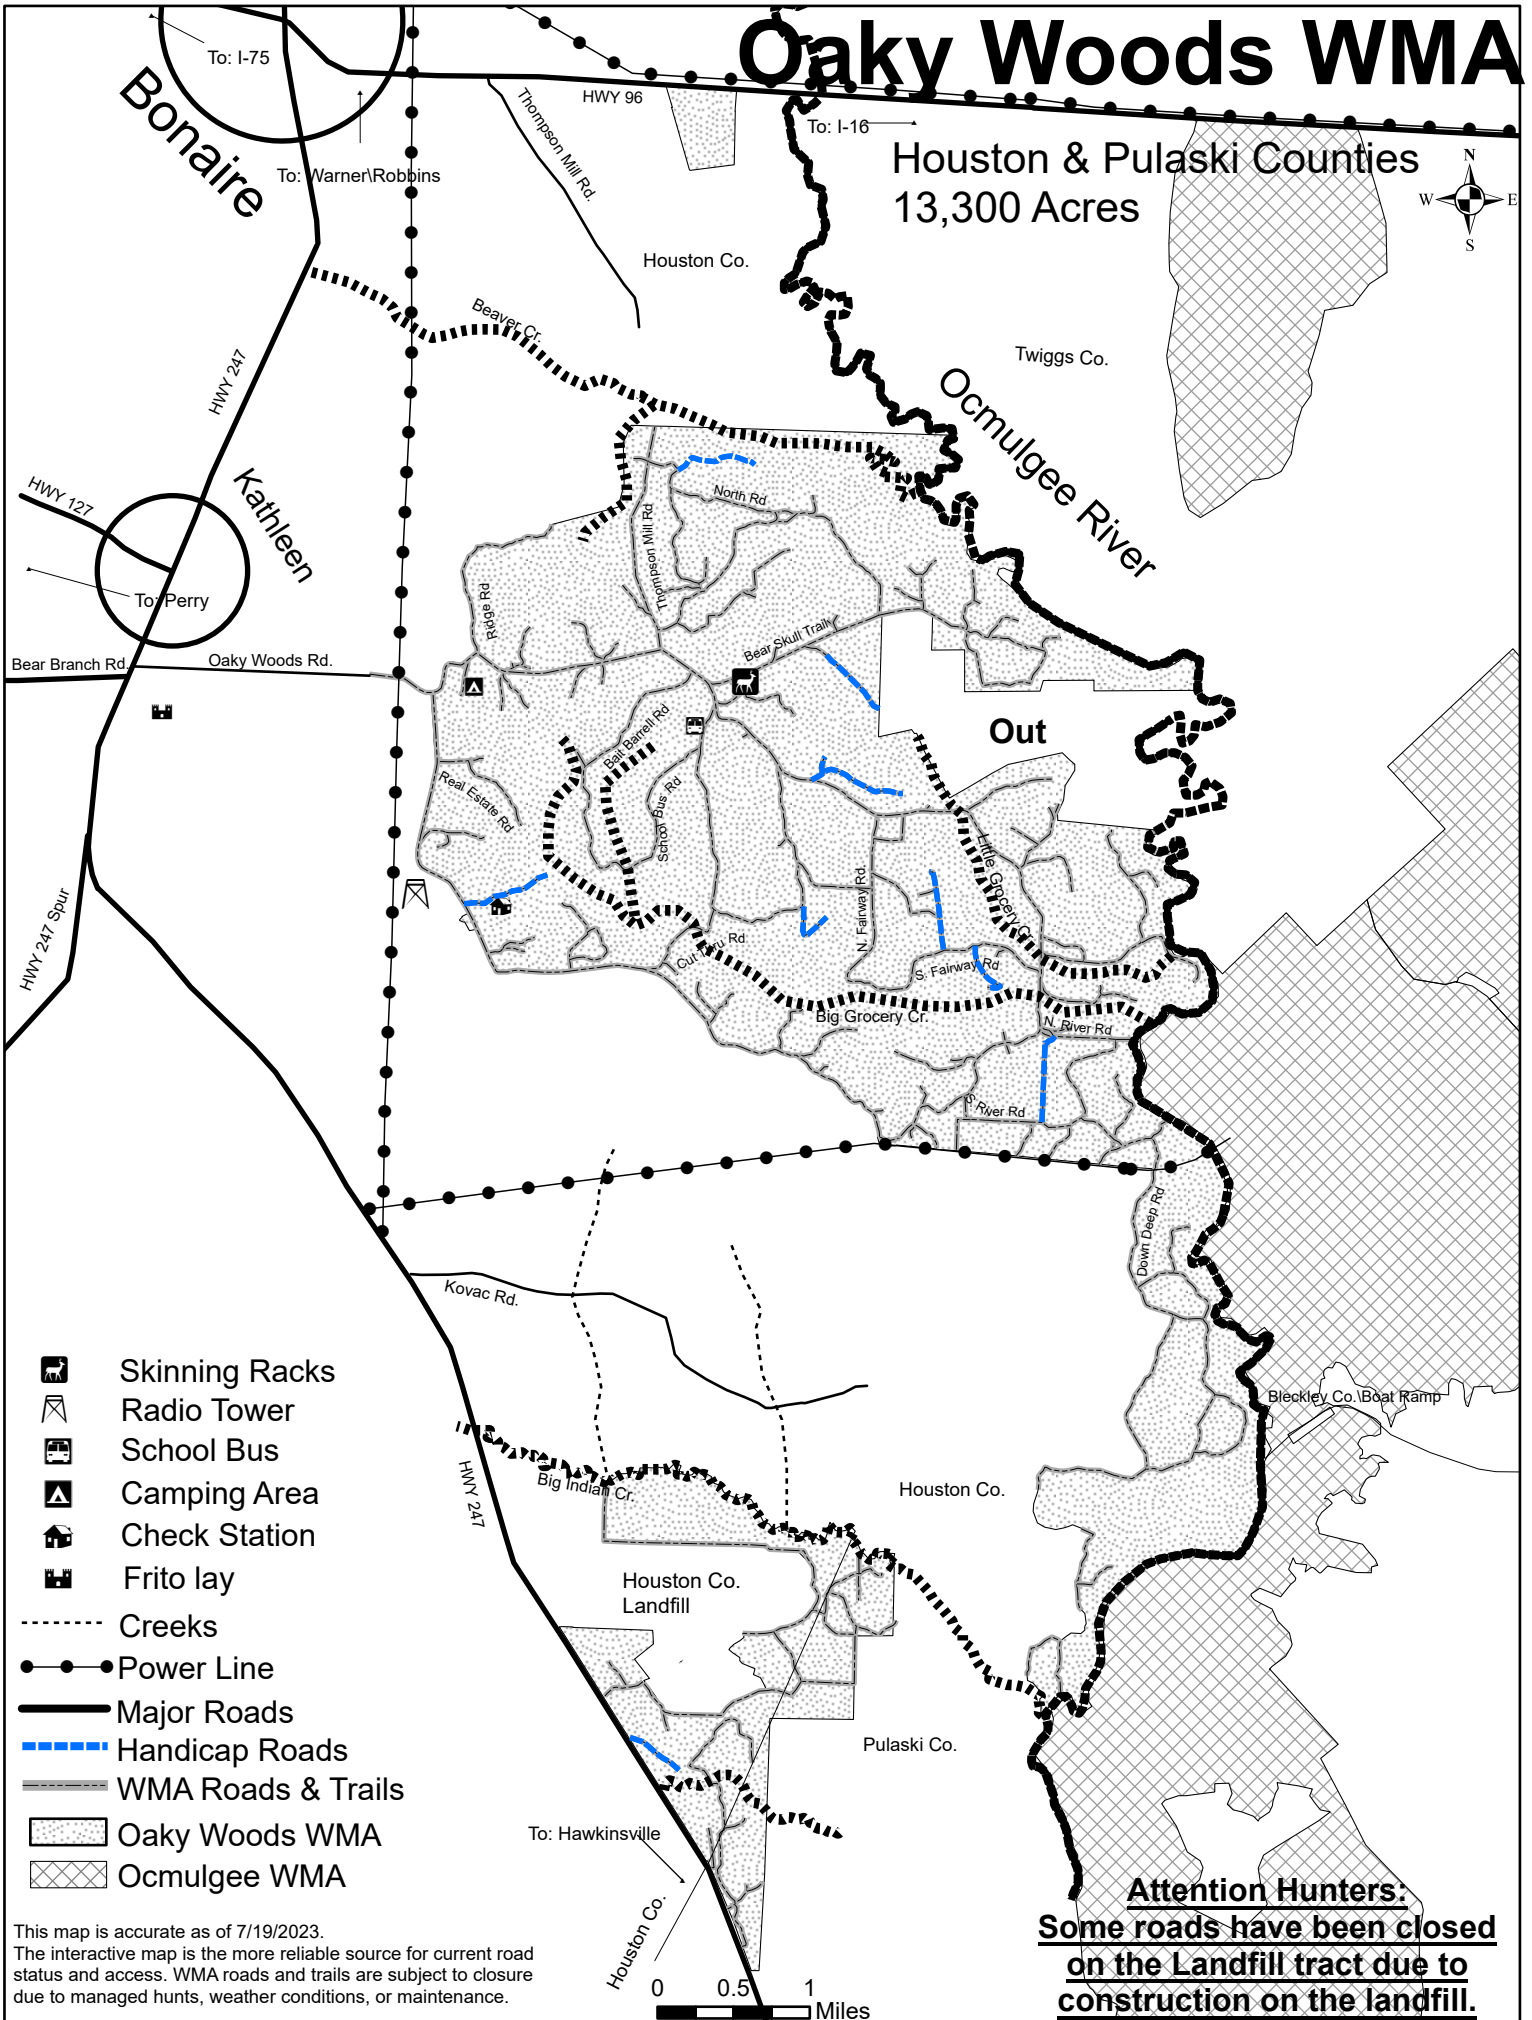

Oaky Woods WMA

Houston & Pulaski Counties
13,300 Acres

- Skinning Racks
- Radio Tower
- School Bus
- Camping Area
- Check Station
- Frito lay
- Creeks
- Power Line
- Major Roads
- Handicap Roads
- WMA Roads & Trails
- Oaky Woods WMA
- Ocmulgee WMA

This map is accurate as of 7/19/2023.
The interactive map is the more reliable source for current road status and access. WMA roads and trails are subject to closure due to managed hunts, weather conditions, or maintenance.

Attention Hunters:
Some roads have been closed on the Landfill tract due to construction on the landfill.