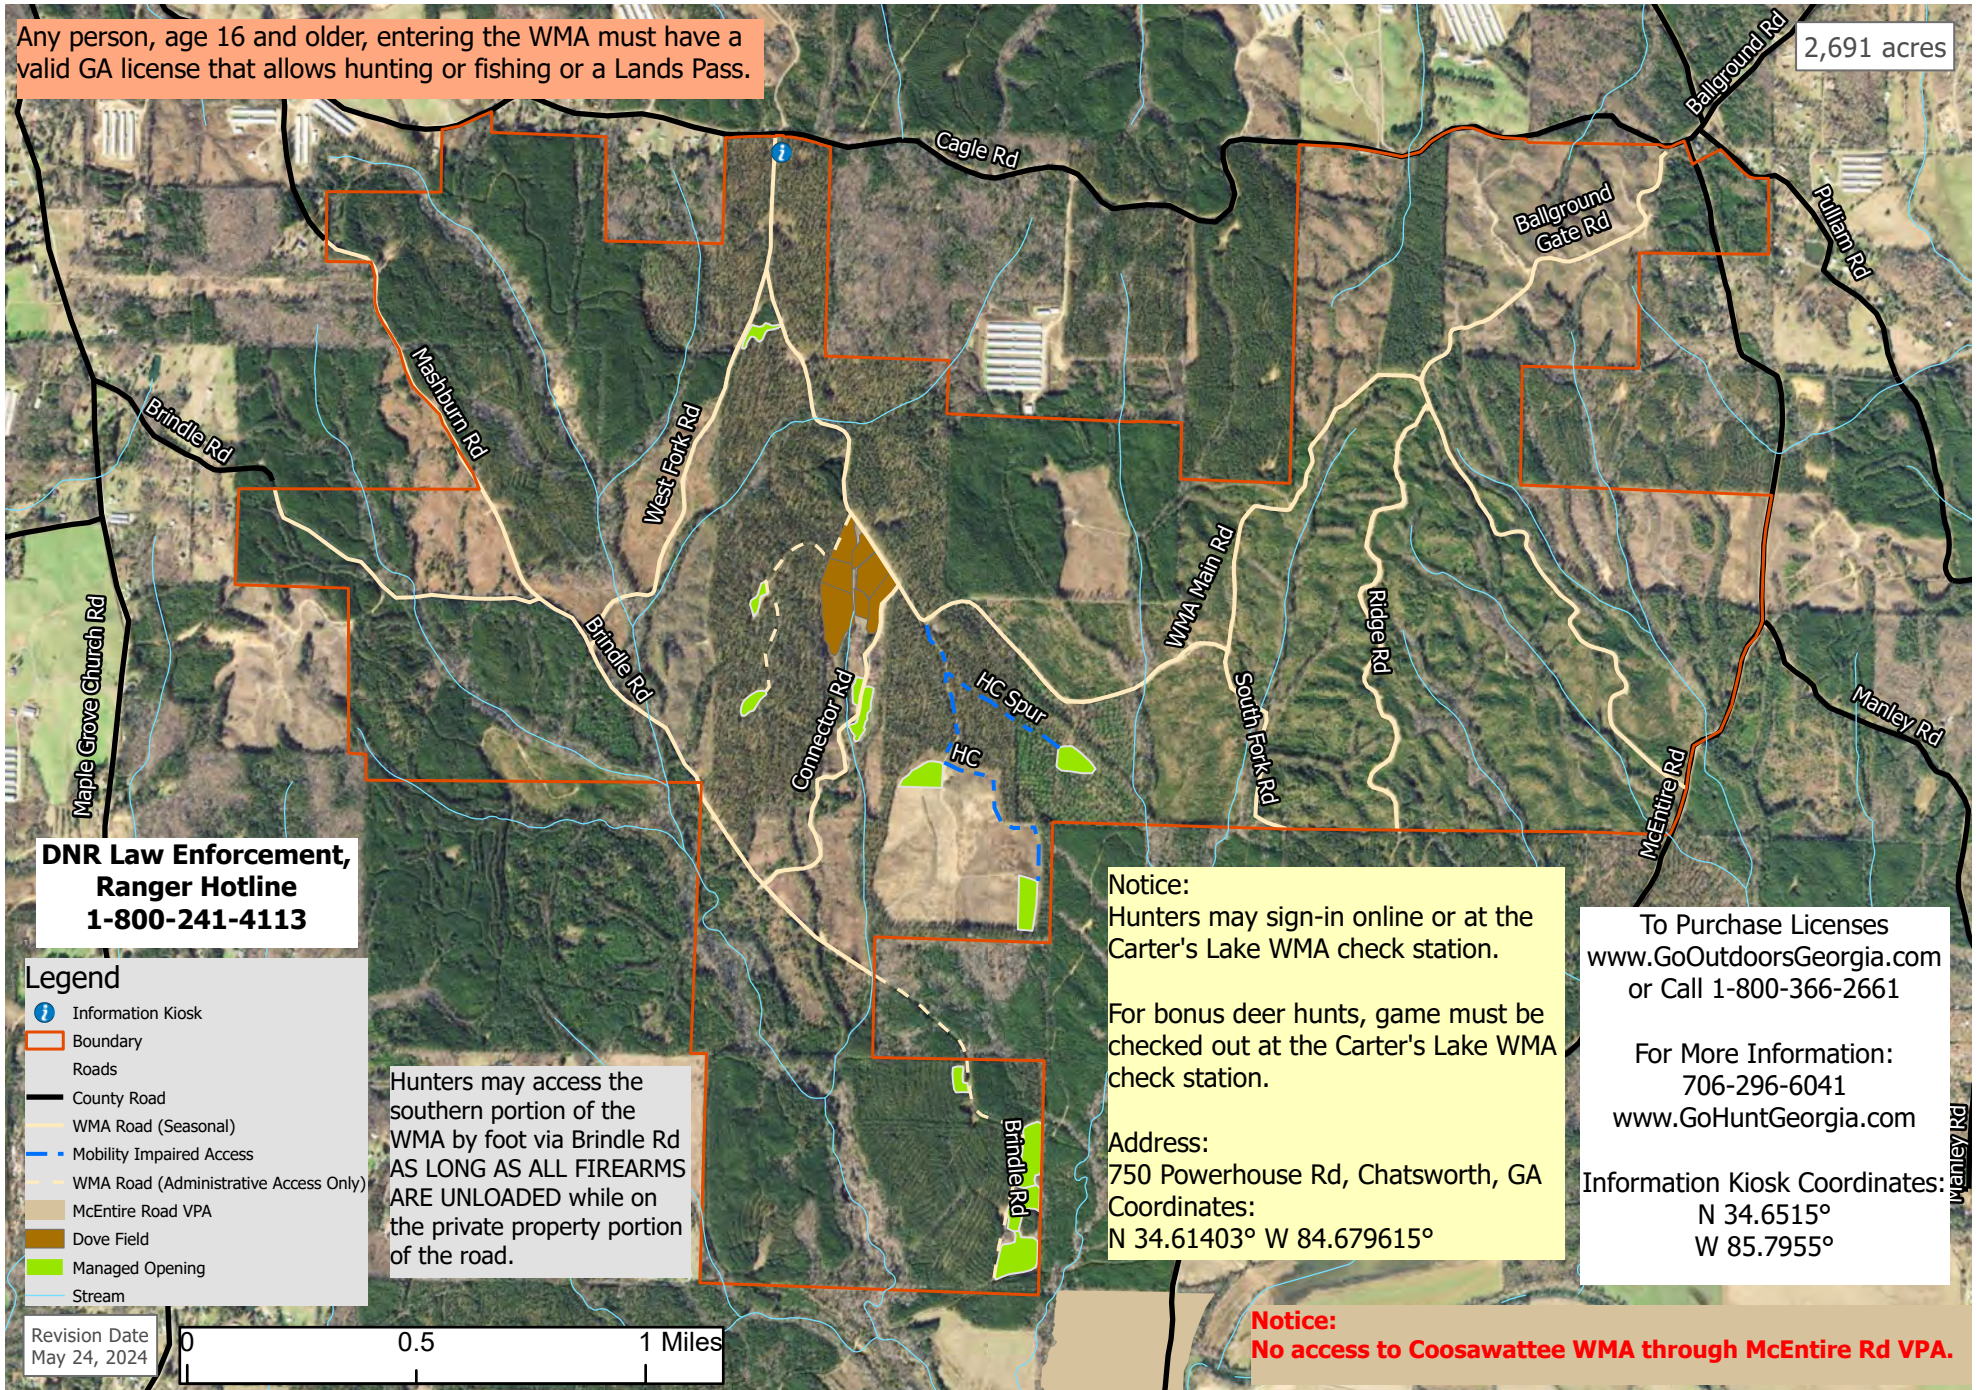

Coosawattee Wildlife Management Area

Murray County

Any person, age 16 and older, entering the WMA must have a valid GA license that allows hunting or fishing or a Lands Pass.

2,691 acres

**DNR Law Enforcement,
Ranger Hotline
1-800-241-4113**

Legend

- Information Kiosk
- Boundary
- Roads
- County Road
- WMA Road (Seasonal)
- Mobility Impaired Access
- WMA Road (Administrative Access Only)
- McEntire Road VPA
- Dove Field
- Managed Opening
- Stream

Hunters may access the southern portion of the WMA by foot via Brindle Rd AS LONG AS ALL FIREARMS ARE UNLOADED while on the private property portion of the road.

Notice:
Hunters may sign-in online or at the Carter's Lake WMA check station.

For bonus deer hunts, game must be checked out at the Carter's Lake WMA check station.

Address:
750 Powerhouse Rd, Chatsworth, GA
Coordinates:
N 34.61403° W 84.679615°

To Purchase Licenses
www.GoOutdoorsGeorgia.com
or Call 1-800-366-2661

For More Information:
706-296-6041
www.GoHuntGeorgia.com

Information Kiosk Coordinates:
N 34.6515°
W 85.7955°

Revision Date
May 24, 2024

Notice:
No access to Coosawattee WMA through McEntire Rd VPA.