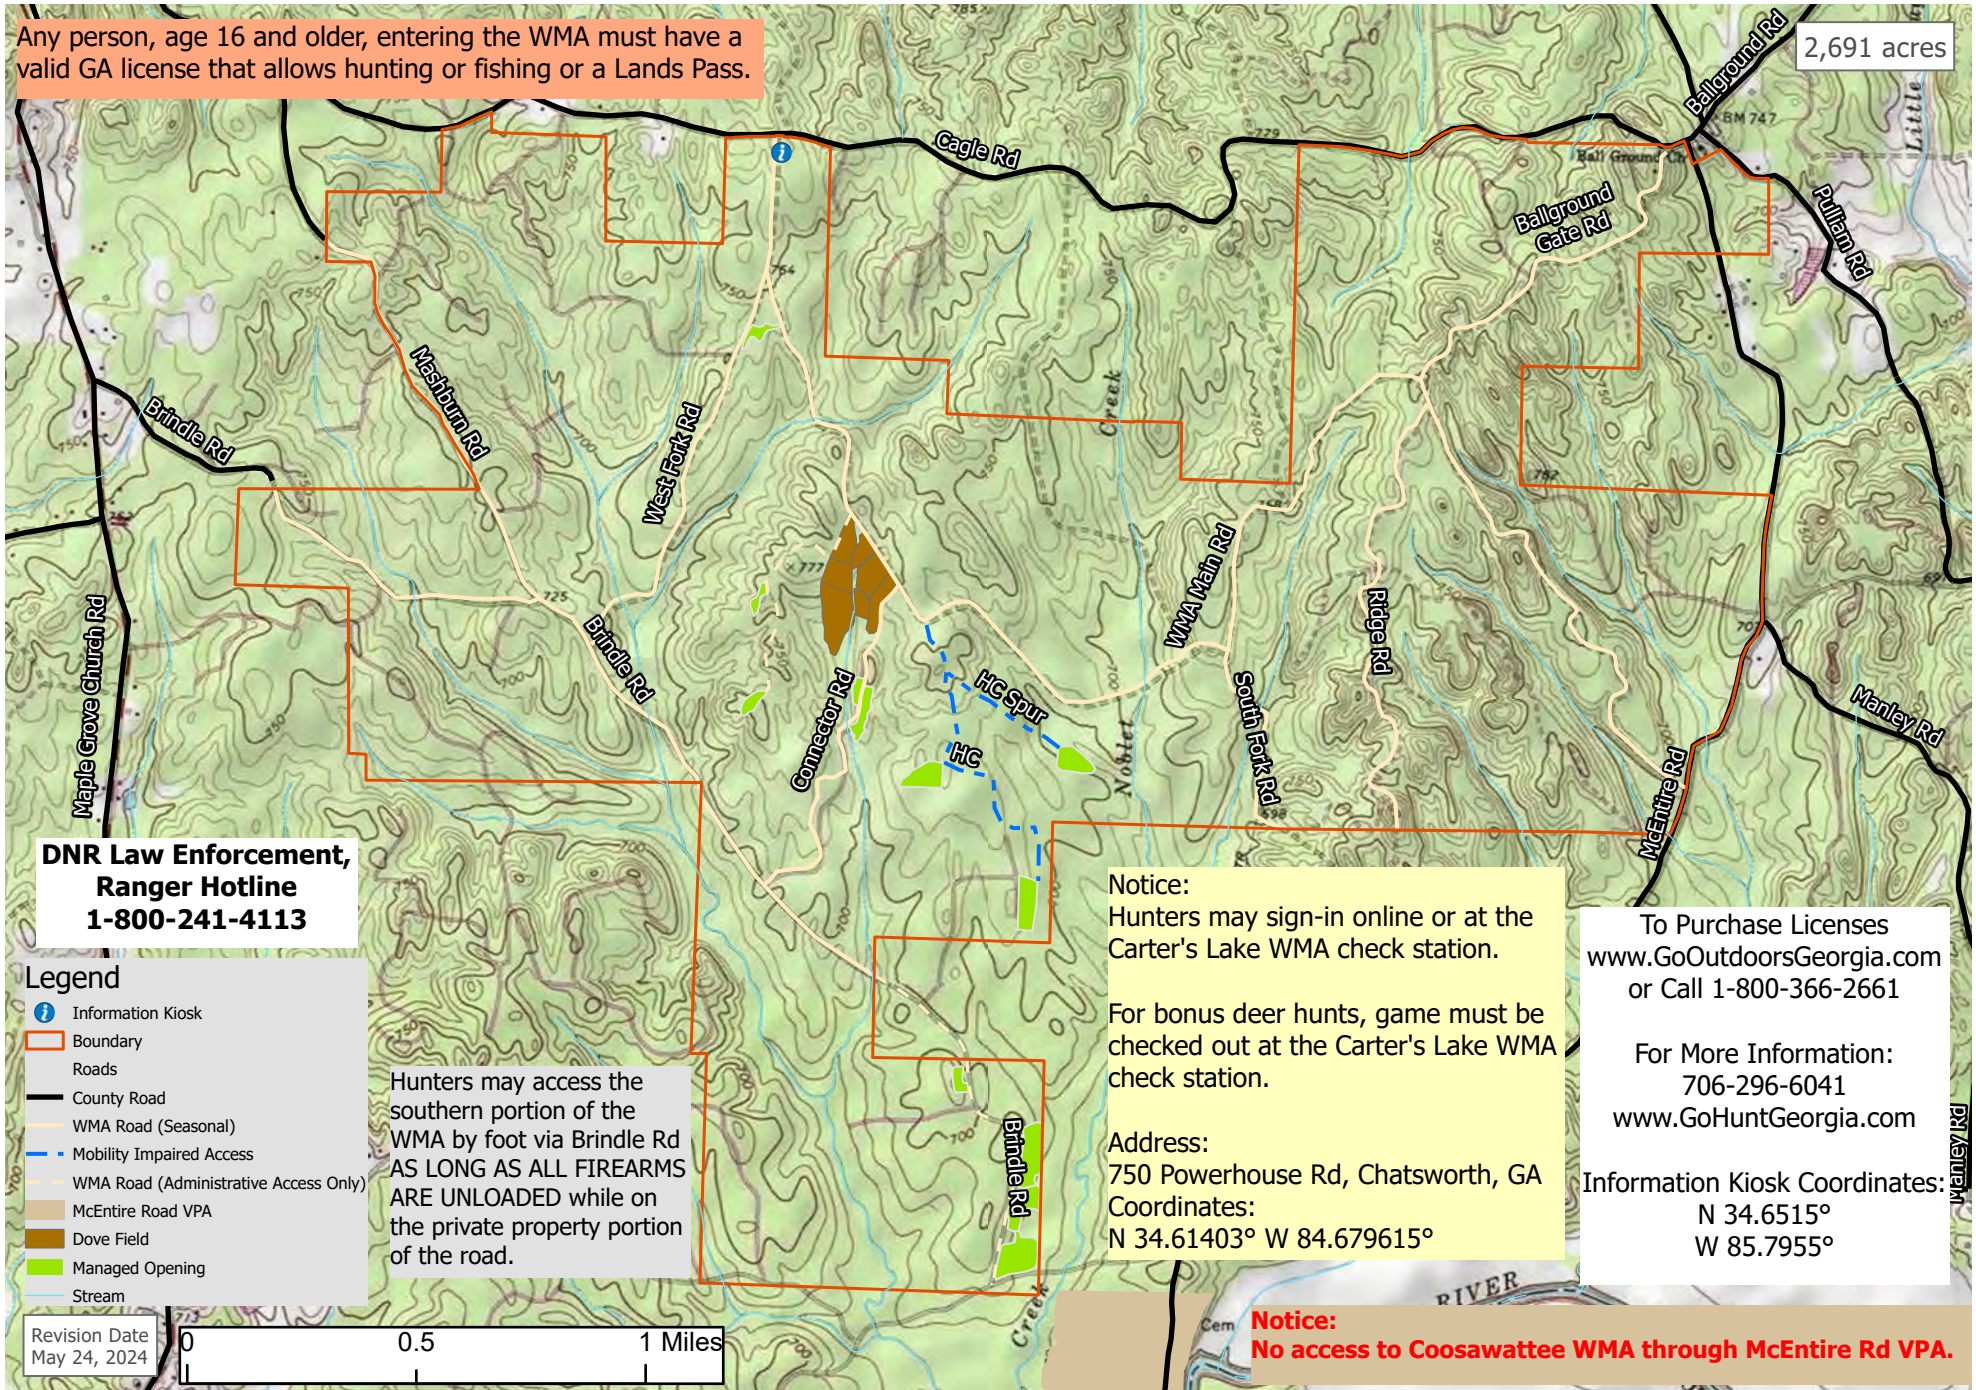

Coosawattee Wildlife Management Area

Murray County

Any person, age 16 and older, entering the WMA must have a valid GA license that allows hunting or fishing or a Lands Pass.

2,691 acres

**DNR Law Enforcement,
Ranger Hotline
1-800-241-4113**

Legend

- Information Kiosk
- Boundary
- Roads
  - County Road
  - WMA Road (Seasonal)
  - Mobility Impaired Access
  - WMA Road (Administrative Access Only)
  - McEntire Road VPA
  - Dove Field
  - Managed Opening
  - Stream

Hunters may access the southern portion of the WMA by foot via Brindle Rd AS LONG AS ALL FIREARMS ARE UNLOADED while on the private property portion of the road.

Notice:
Hunters may sign-in online or at the Carter's Lake WMA check station.

For bonus deer hunts, game must be checked out at the Carter's Lake WMA check station.

Address:
750 Powerhouse Rd, Chatsworth, GA
Coordinates:
N 34.61403° W 84.679615°

To Purchase Licenses
www.GoOutdoorsGeorgia.com
or Call 1-800-366-2661

For More Information:
706-296-6041
www.GoHuntGeorgia.com

Information Kiosk Coordinates:
N 34.6515°
W 85.7955°

Revision Date
May 24, 2024

0 0.5 1 Miles

Notice:
No access to Coosawattee WMA through McEntire Rd VPA.