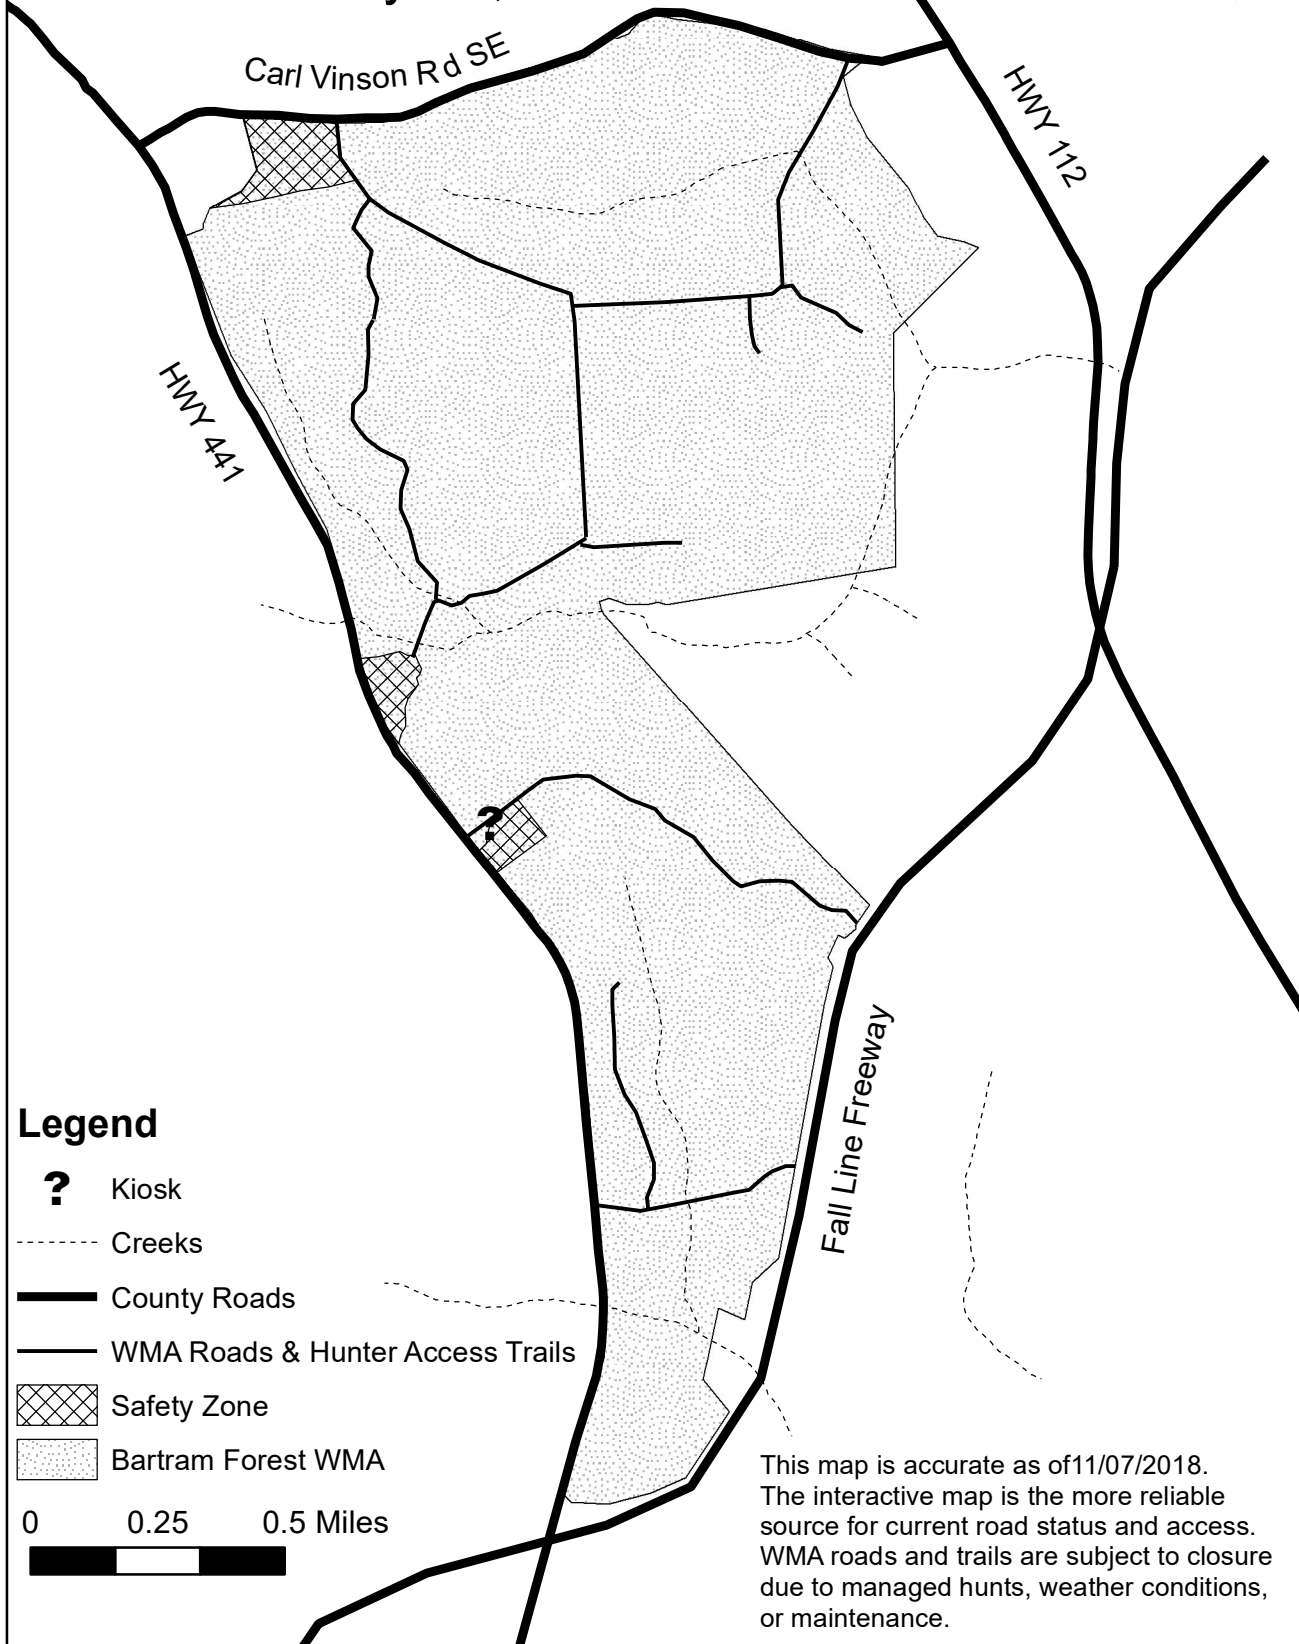

BARTRAM FOREST WMA

Baldwin County - 1,343 Acres

Legend

- ? Kiosk
- Creeks
- County Roads
- WMA Roads & Hunter Access Trails
- ▣ Safety Zone
- ▣ Bartram Forest WMA

0 0.25 0.5 Miles

This map is accurate as of 11/07/2018. The interactive map is the more reliable source for current road status and access. WMA roads and trails are subject to closure due to managed hunts, weather conditions, or maintenance.