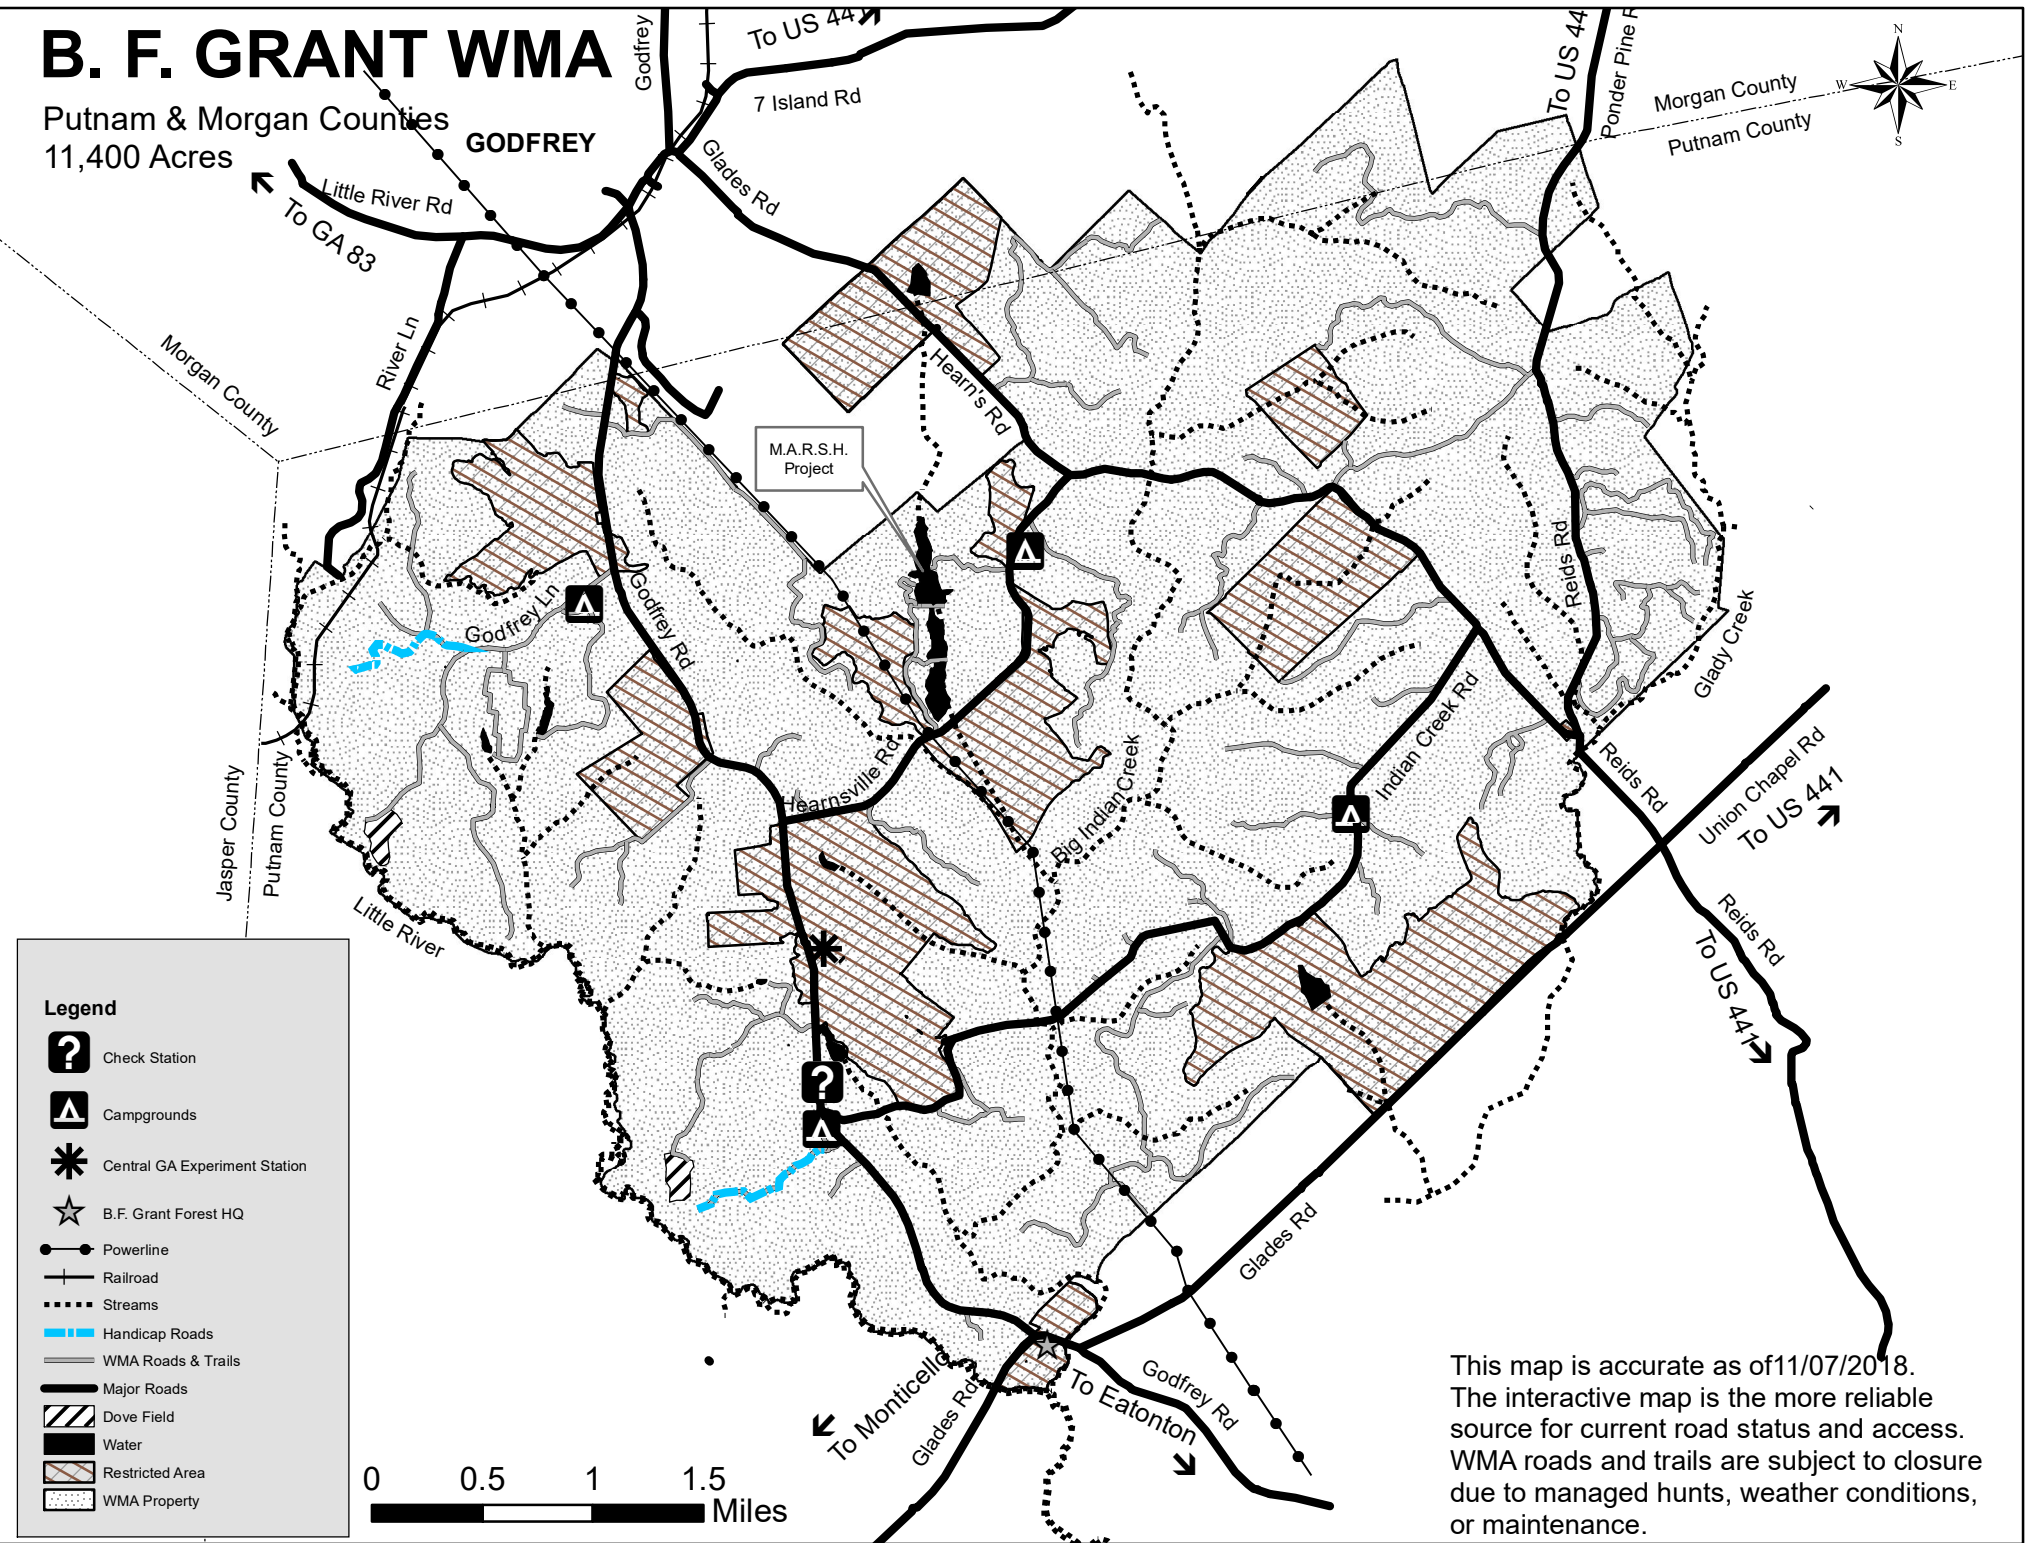

B. F. GRANT WMA

Putnam & Morgan Counties
11,400 Acres

GODFREY

- Legend**
- Check Station
 - Campgrounds
 - Central GA Experiment Station
 - B.F. Grant Forest HQ
 - Powerline
 - Railroad
 - Streams
 - Handicap Roads
 - WMA Roads & Trails
 - Major Roads
 - Dove Field
 - Water
 - Restricted Area
 - WMA Property

This map is accurate as of 11/07/2018.
The interactive map is the more reliable source for current road status and access.
WMA roads and trails are subject to closure due to managed hunts, weather conditions, or maintenance.