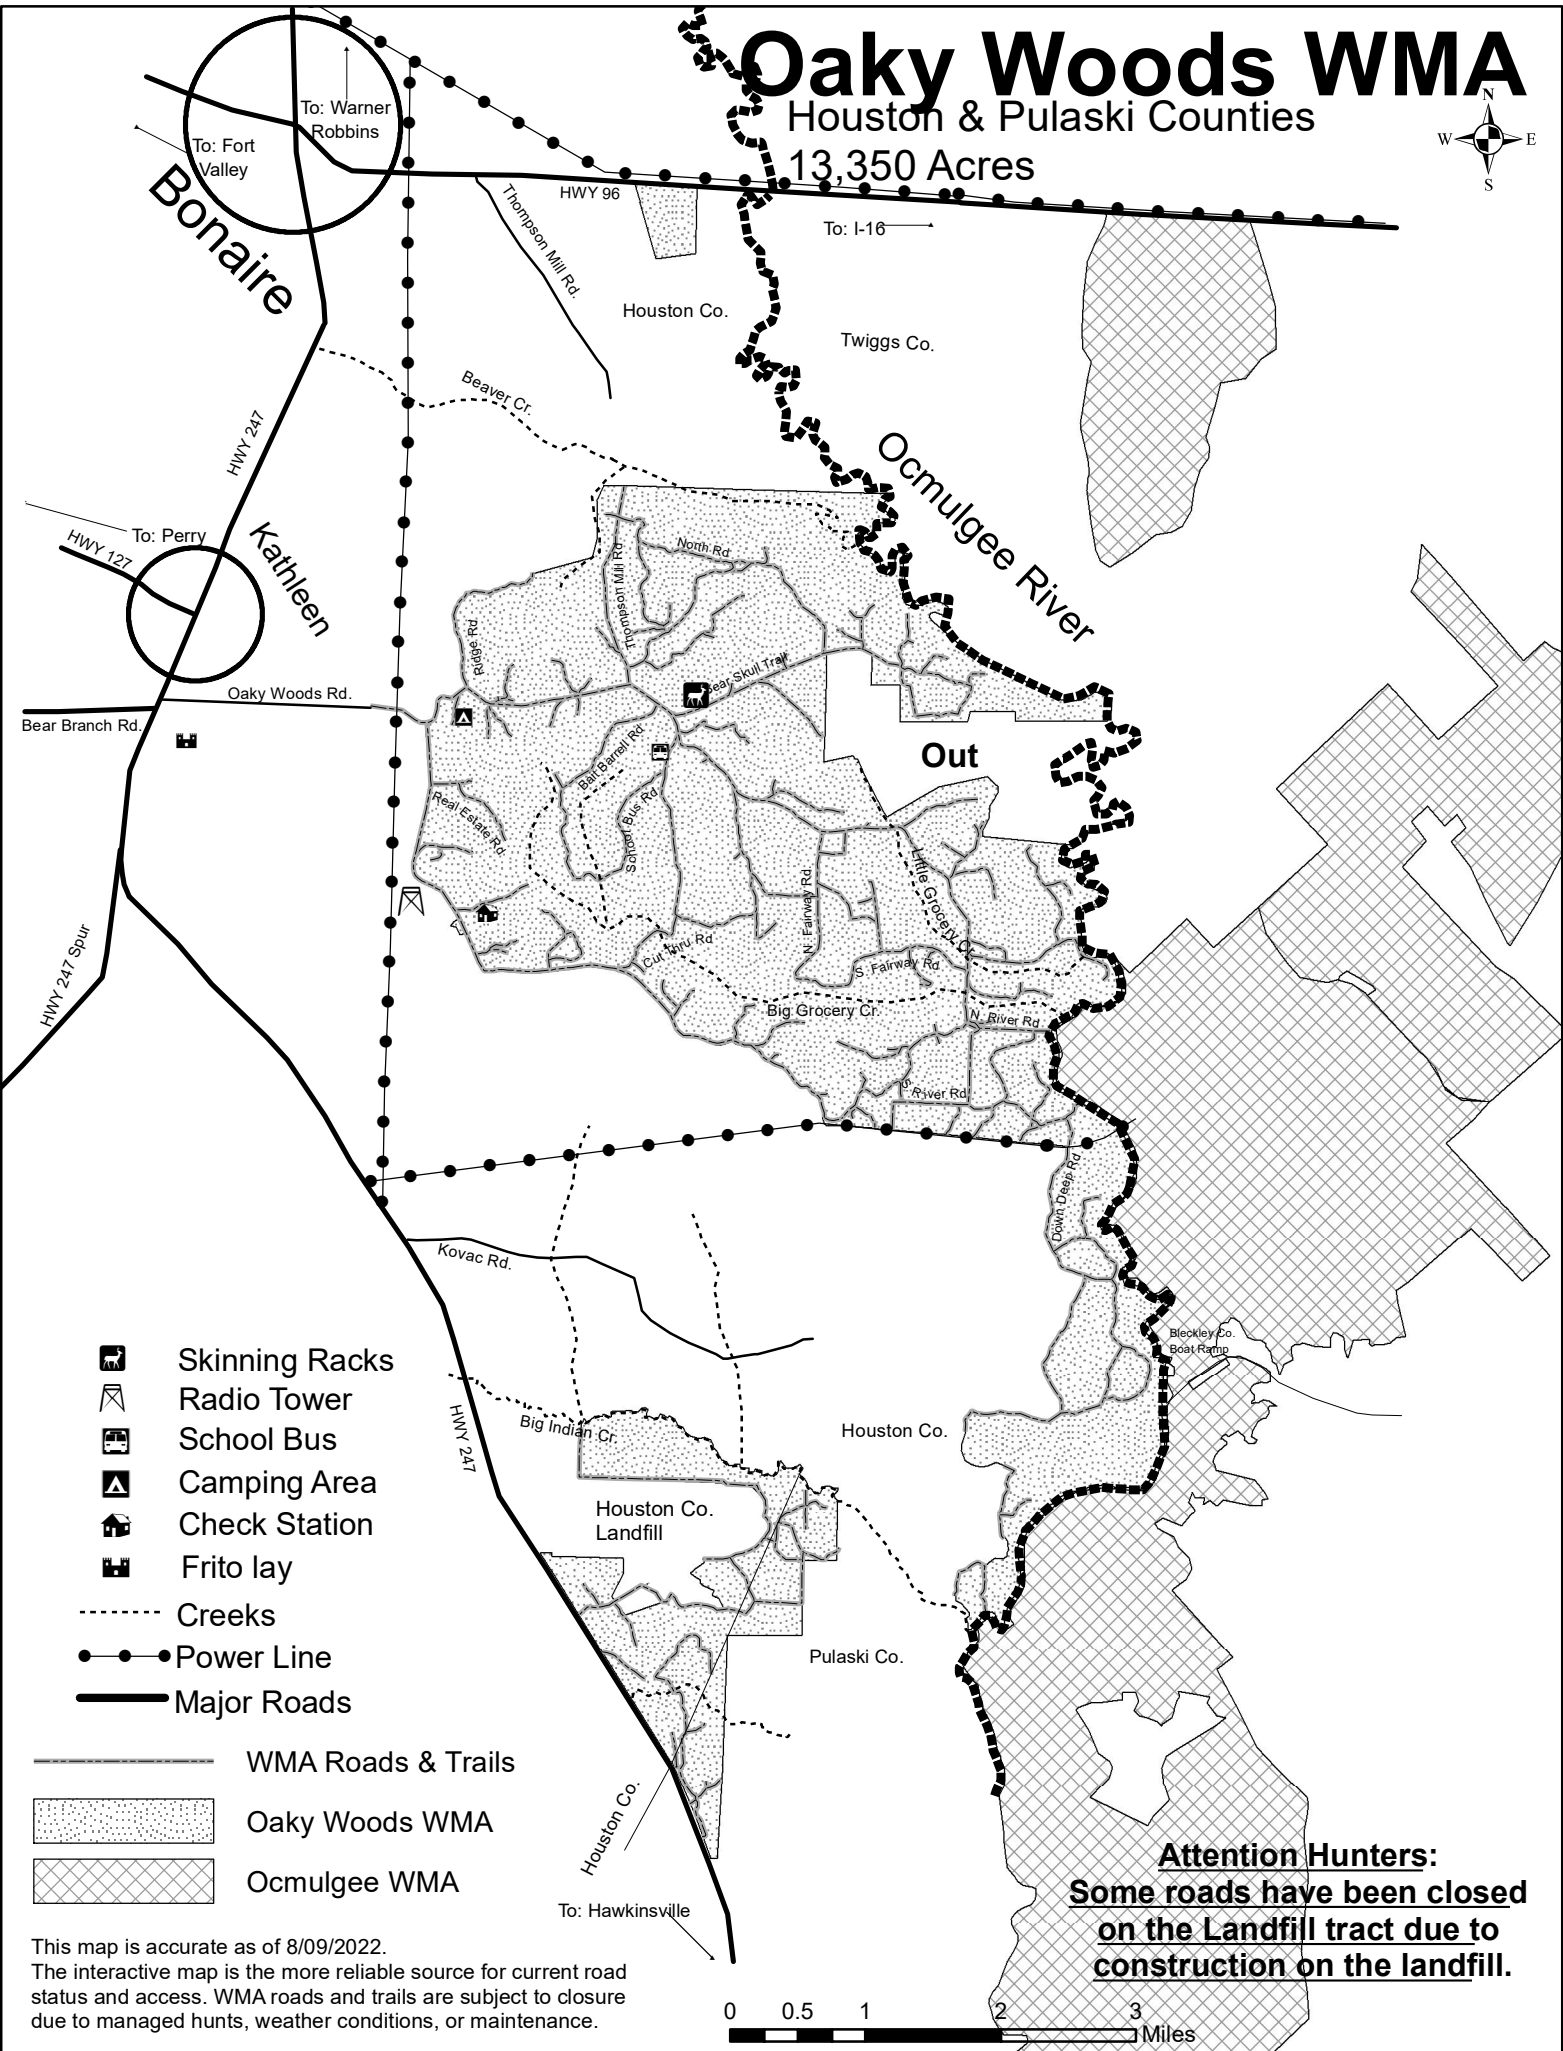

Oaky Woods WMA

Houston & Pulaski Counties

13,350 Acres

- Skinner Racks
- Radio Tower
- School Bus
- Camping Area
- Check Station
- Frito lay

- Creeks
- Power Line
- Major Roads

- WMA Roads & Trails
- Oaky Woods WMA
- Ocmulgee WMA

This map is accurate as of 8/09/2022.
 The interactive map is the more reliable source for current road status and access. WMA roads and trails are subject to closure due to managed hunts, weather conditions, or maintenance.

Attention Hunters:
Some roads have been closed on the Landfill tract due to construction on the landfill.