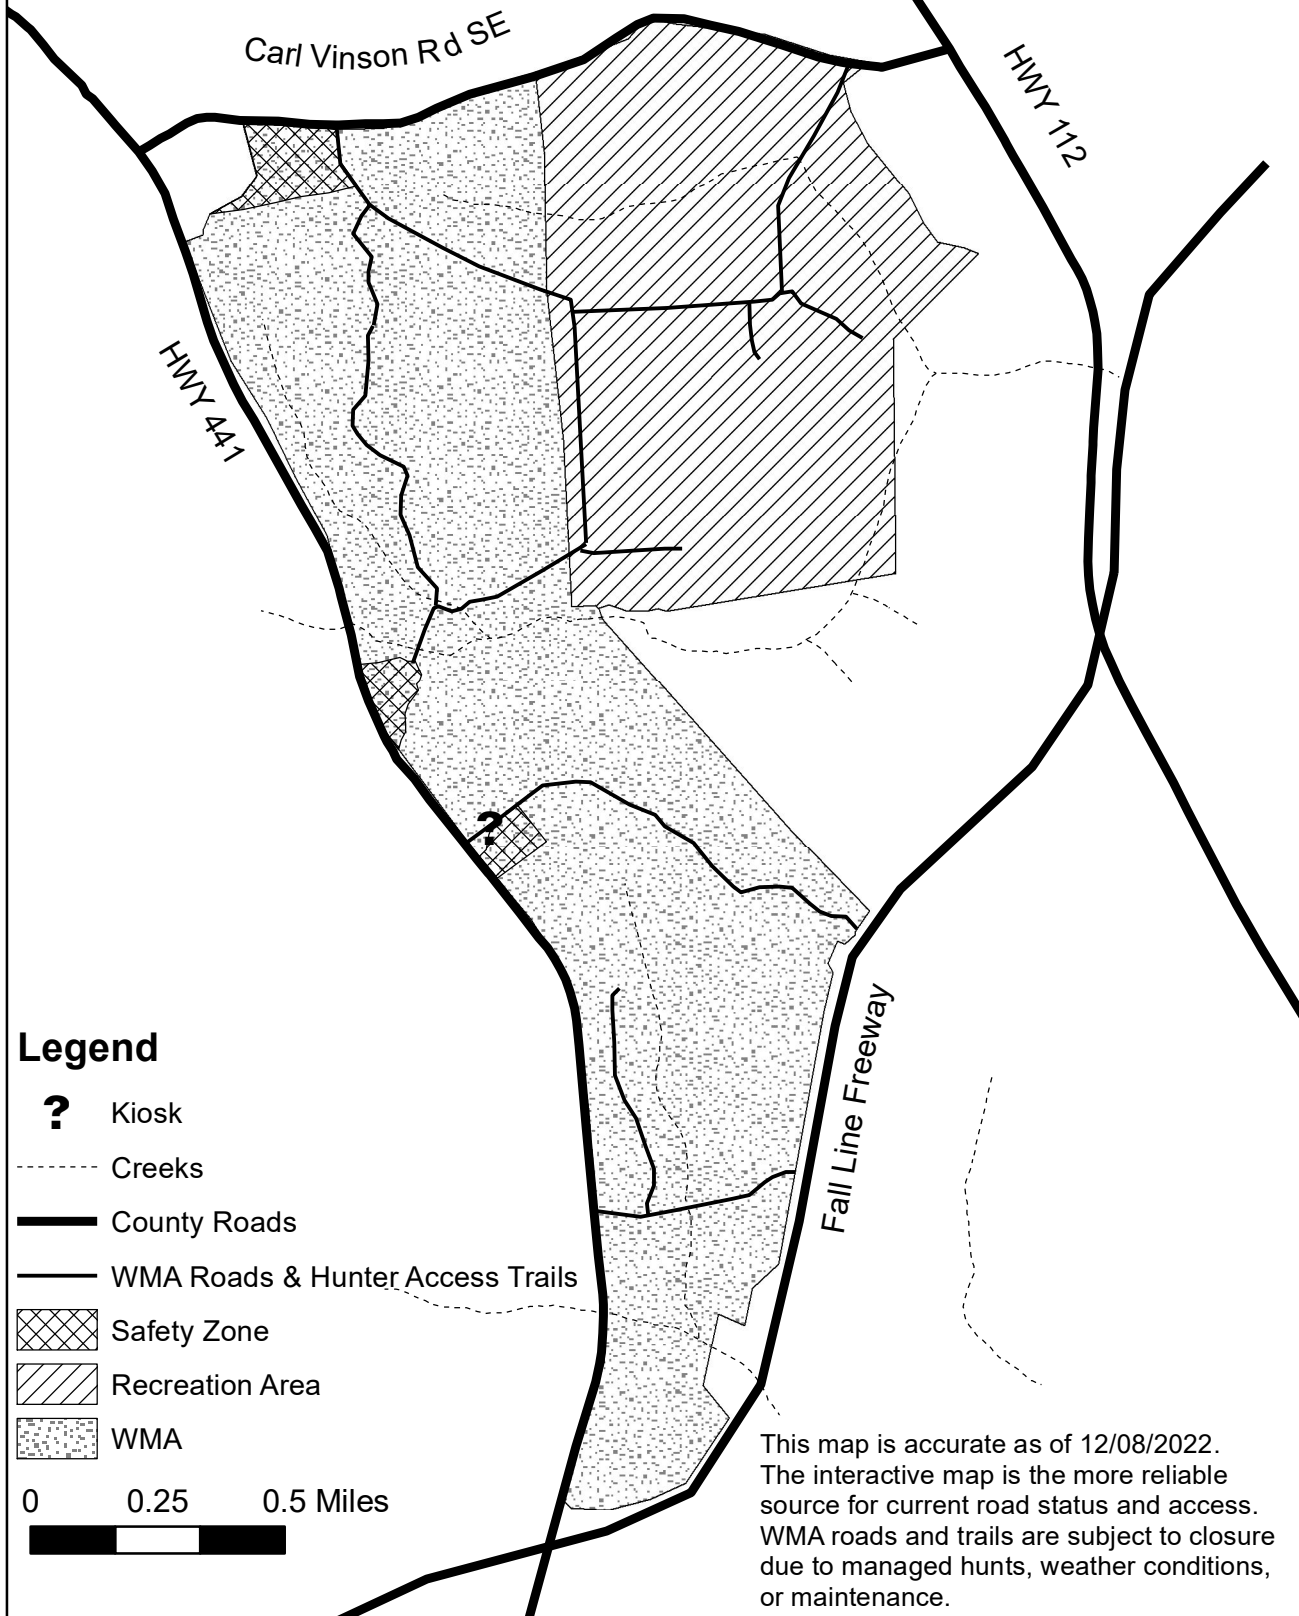

BARTRAM FOREST

Baldwin County - 1,343 Acres

Legend

- ?** Kiosk
- Creeks
- County Roads
- WMA Roads & Hunter Access Trails
-  Safety Zone
-  Recreation Area
-  WMA

0 0.25 0.5 Miles

This map is accurate as of 12/08/2022.
The interactive map is the more reliable source for current road status and access. WMA roads and trails are subject to closure due to managed hunts, weather conditions, or maintenance.