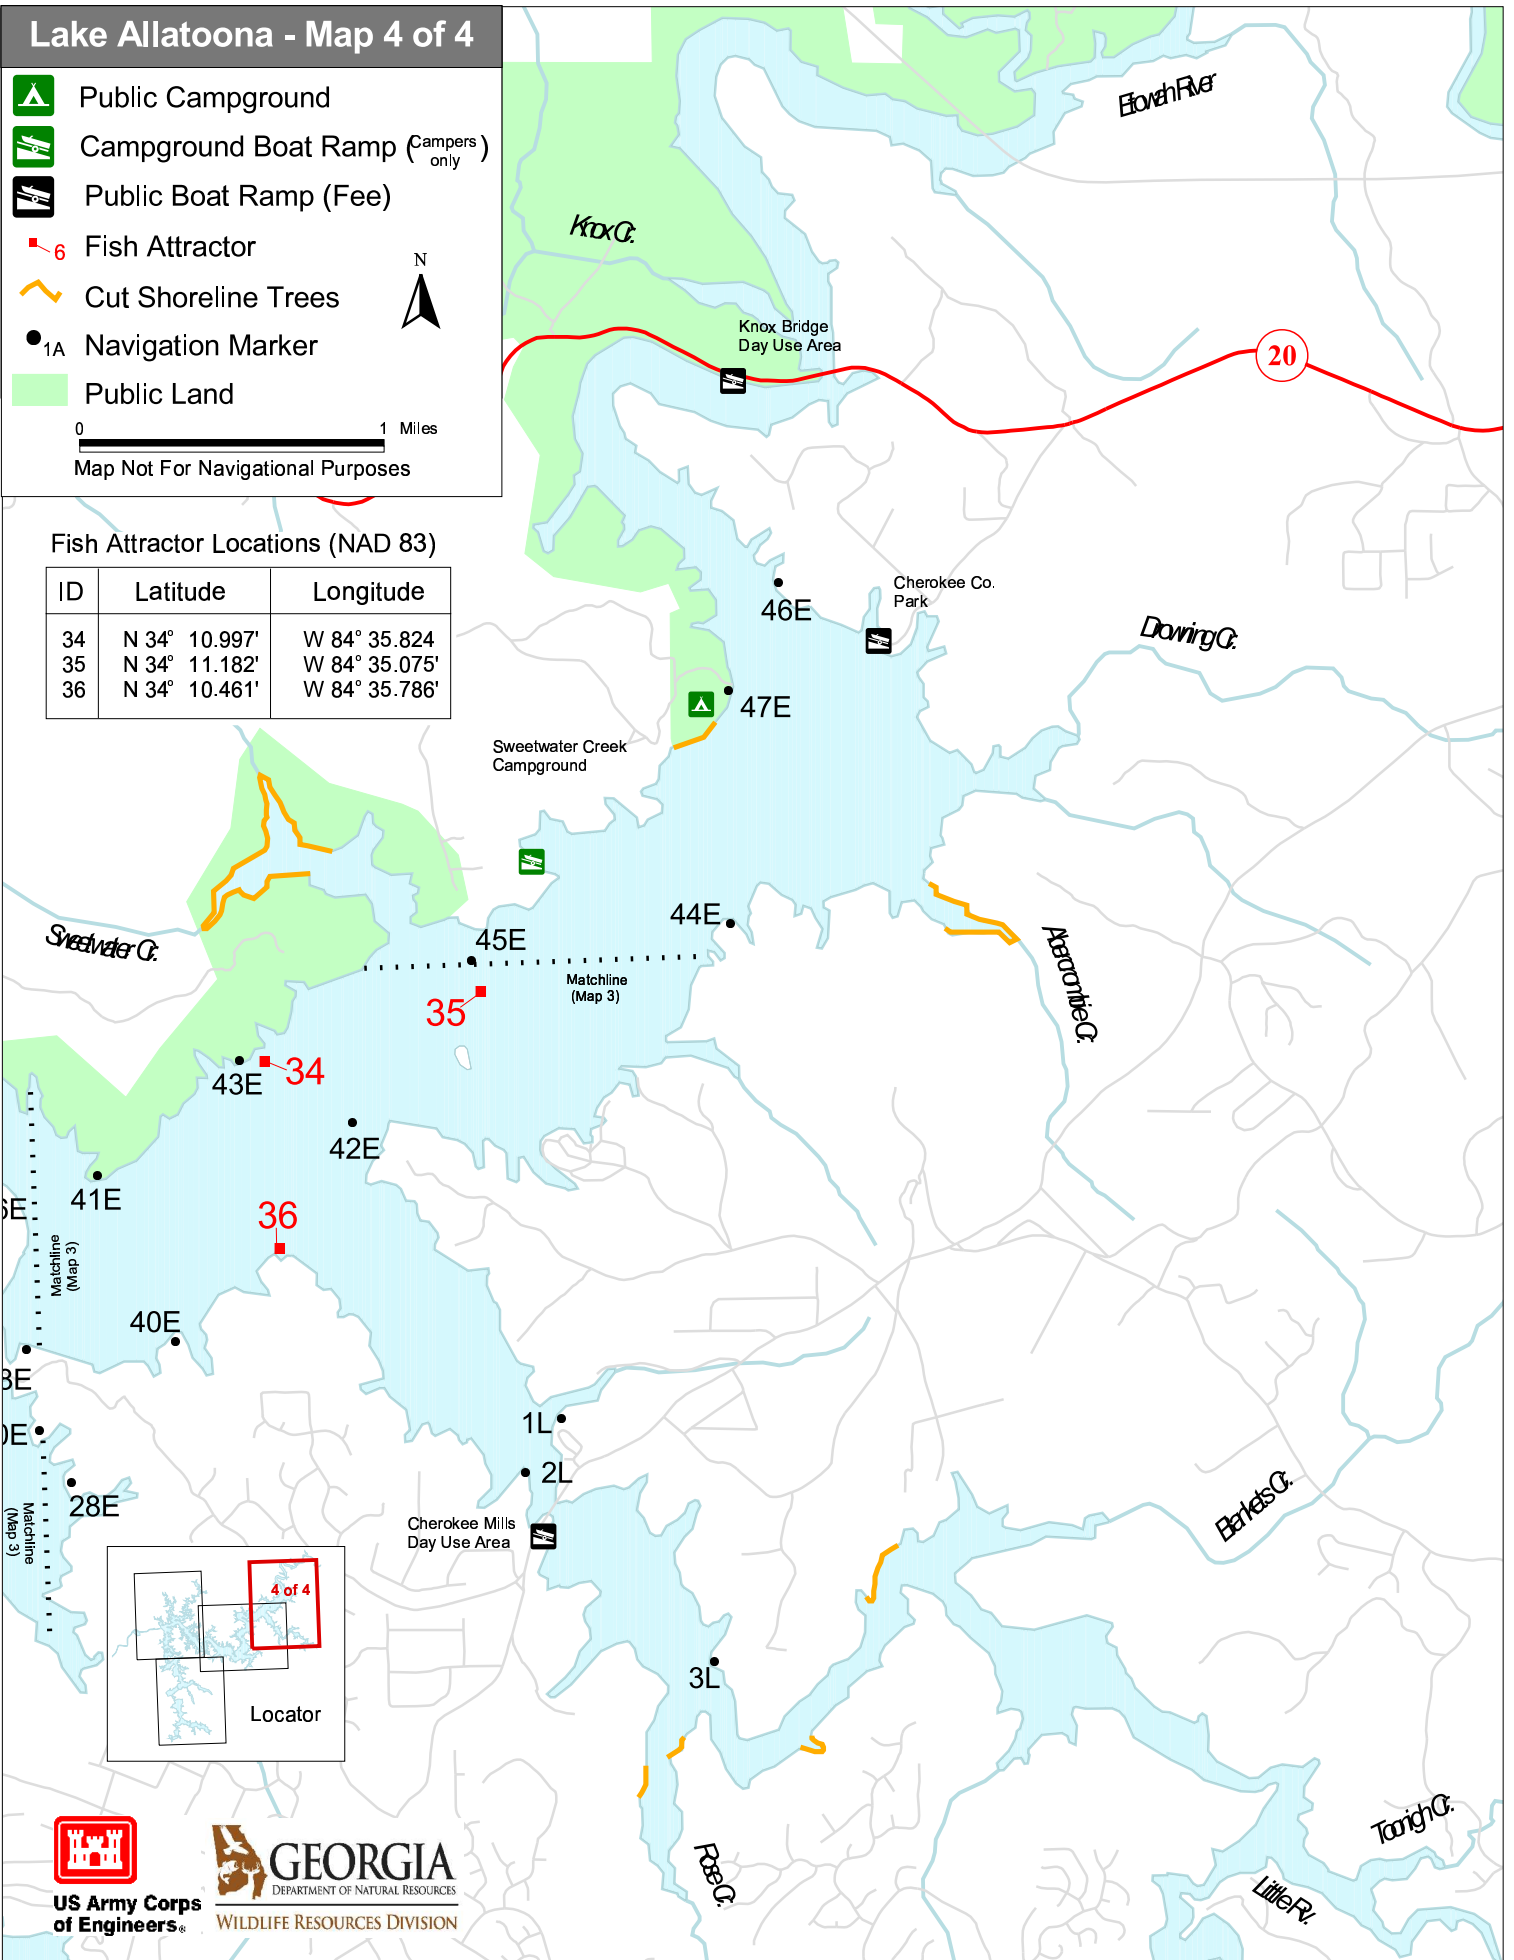

Lake Allatoona - Map 4 of 4

-  Public Campground
-  Campground Boat Ramp (Campers only)
-  Public Boat Ramp (Fee)
-  Fish Attractor
-  Cut Shoreline Trees
-  Navigation Marker
-  Public Land

N

0 1 Miles

Map Not For Navigational Purposes

Fish Attractor Locations (NAD 83)

ID	Latitude	Longitude
34	N 34° 10.997'	W 84° 35.824
35	N 34° 11.182'	W 84° 35.075'
36	N 34° 10.461'	W 84° 35.786'

**US Army Corps
of Engineers**

GEORGIA
DEPARTMENT OF NATURAL RESOURCES

WILDLIFE RESOURCES DIVISION