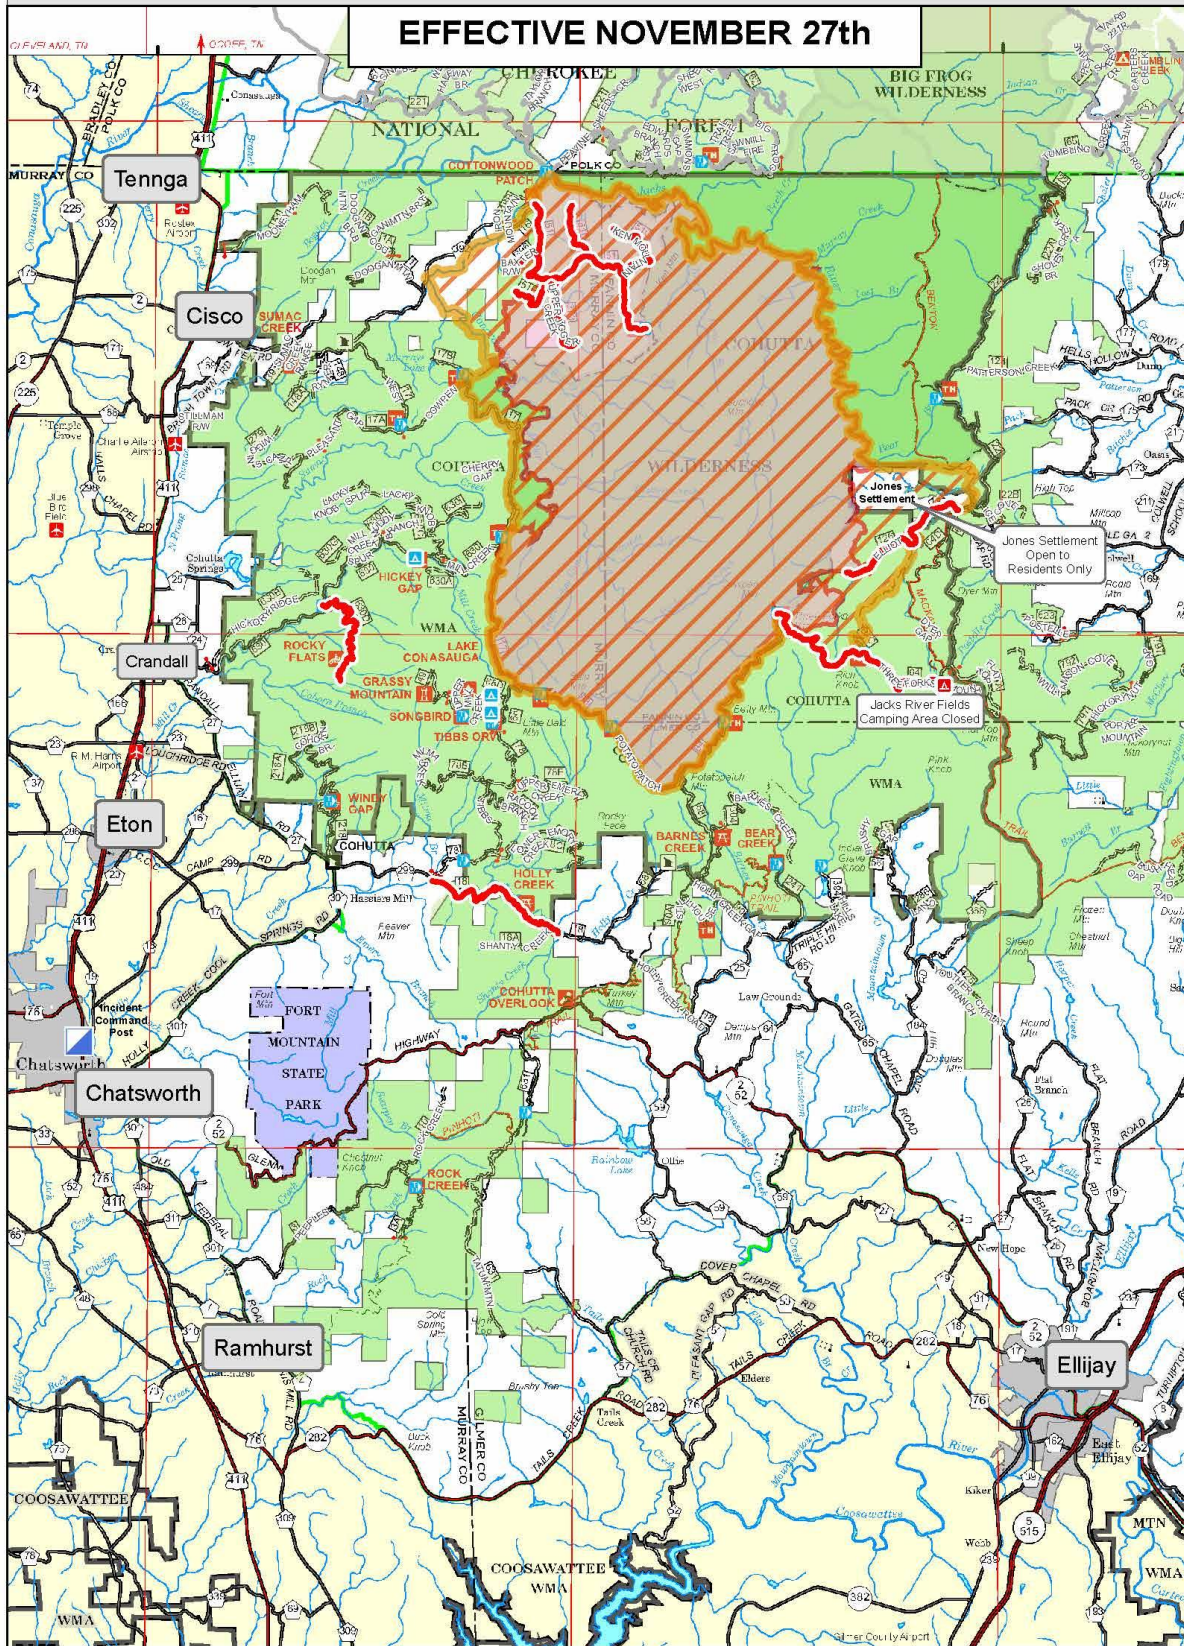

Hunting Closure Area

Rough Ridge Fire Hunting Closure For Information call 470-208-2839

November 23, 2016
Current Acreage: 27,870

EFFECTIVE NOVEMBER 27th

- Trailhead
- Campground
- Open Trails
- Closed Trails
- Closed Road
- Wilderness
- National Forest Lands

0 0.5 1 2 3 4 Miles

- Incident Command Post
- Wildfire Area
- Completed Line