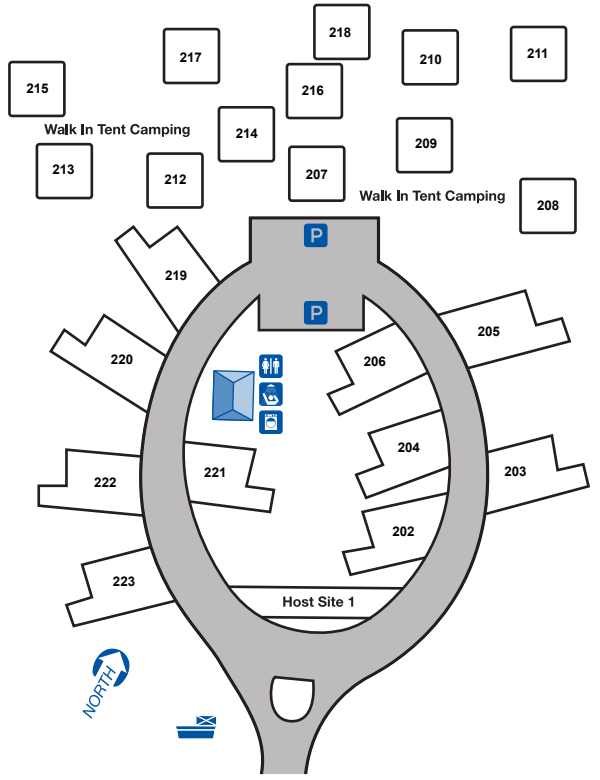

## CHATTAHOOCHEE BEND STATE PARK

**Legend**

- Restrooms
- Showers
- Laundry
- Parking
- Dumpster
- Dump Station

**Legend**

- Restrooms
- Showers
- Laundry
- Parking
- Dumpster
- Dump Station

**Legend**

- Restrooms
- Showers
- Dump Station
- Trail Head
- Picnic Area
- Platform Camping
- Trail
- Observation Tower