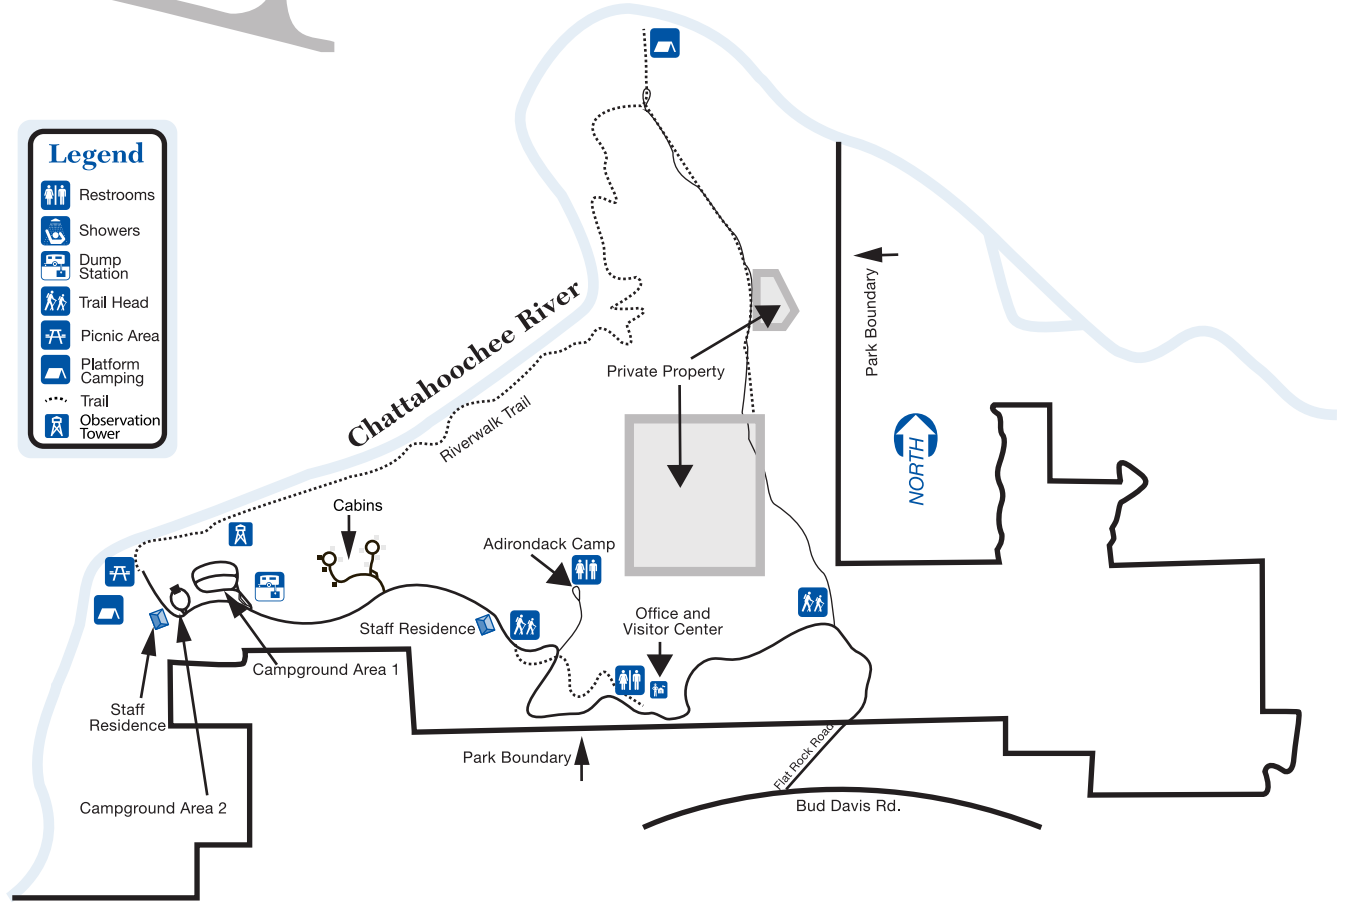

## CHATTAHOOCHEE BEND STATE PARK

**Legend**

- Restrooms
- Showers
- Laundry
- Parking
- Dumpster
- Dump Station

**Legend**

- Restrooms
- Showers
- Laundry
- Parking
- Dumpster
- Dump Station

**Legend**

- Restrooms
- Showers
- Dump Station
- Trail Head
- Picnic Area
- Platform Camping
- Trail
- Observation Tower