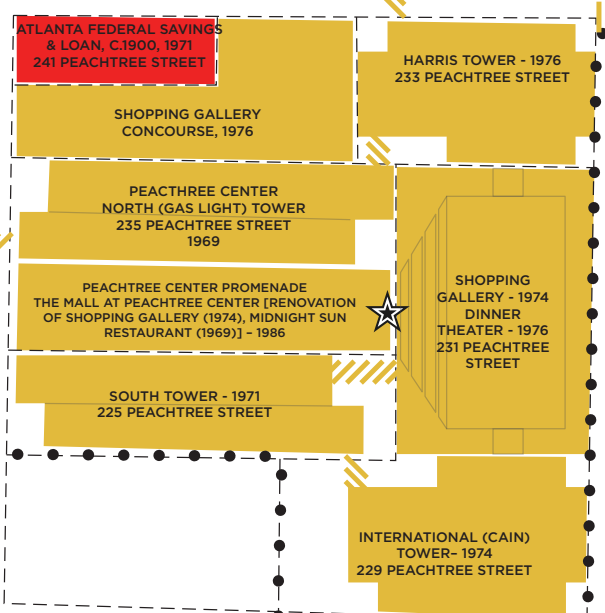

WILLIAMS STREET

BAKER STREET

TED TURNER DRIVE

PEACHTREE STREET

PEACHTREE CENTER AVENUE

COURTLAND STREET

ANDREW YOUNG INTERNATIONAL BOULEVARD

CARNEGIE WAY

BIG RIG

DISTRICT MAP - MARKED

- LEGEND:
- PARCEL LINE/RIGHT-OF-WAY
 - DISTRICT BOUNDARY
 - - - BUILDING OUTLINE
 - CONTRIBUTING BUILDING
 - NONCONTRIBUTING BUILDING
 - /// CONTRIBUTING SKYBRIDGE
 - /// NONCONTRIBUTING SKYBRIDGE
 - ★ PHOTOGRAPHIC KEY
 - ★ SCULPTURE/OBJECT