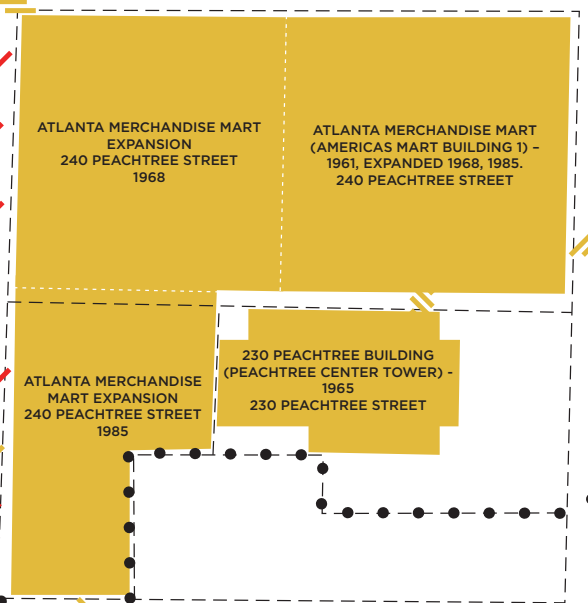

WILLIAMS STREET

BAKER STREET

TED TURNER DRIVE

PEACHTREE STREET

PEACHTREE CENTER AVENUE

COURTLAND STREET

ANDREW YOUNG INTERNATIONAL BOULEVARD

CARNEGIE WAY

BIG RIG

DISTRICT MAP - MARKED

- LEGEND:
- PARCEL LINE/RIGHT-OF-WAY
 - DISTRICT BOUNDARY
 - - - BUILDING OUTLINE
 - CONTRIBUTING BUILDING
 - NONCONTRIBUTING BUILDING
 - /// CONTRIBUTING SKYBRIDGE
 - /// NONCONTRIBUTING SKYBRIDGE
 - ★ PHOTOGRAPHIC KEY
 - ★ SCULPTURE/OBJECT