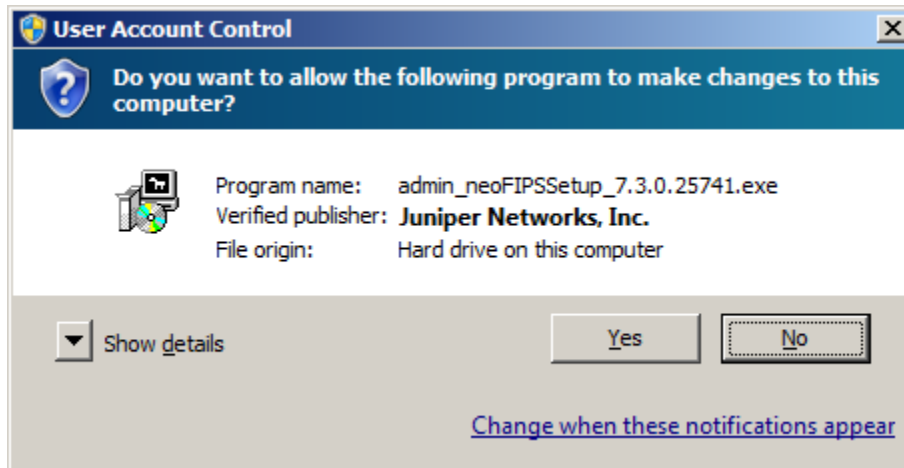

DNR Quick instructions

Links:

<https://sslx.gta.ga.gov/dnr>

Enter your **SOG.LOCAL** username and **password** to authenticate.

Welcome to the

Department of Natural Resources SSL VPN

Username

Password

You are attempting to access resources owned by the Department of Natural Resources. These resources are to be accessed by authorized users only. If you have not been specifically authorized to access these resources, do not proceed further. Unauthorized access could subject you to liability or criminal prosecution in accordance with the Georgia Computer Systems Protection Act (O.C.G.A.16-9-90). Department of Natural Resources network communications and interaction are subject to monitoring, recording, auditing, retrieval and disclosure to third parties.

Once done network connect will download two components click yes to install.

Click yes to install