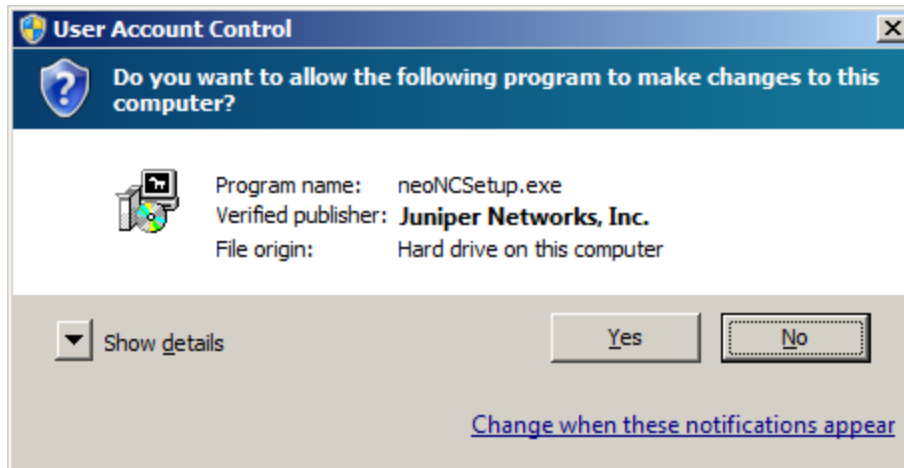

Once done network connect will download two components click yes to install.

Click yes to install

Once this loads you will be connected to SSL VPN and see the screen below

When you see this screen you can test access to your applications. You will get access to your applications the same way you would from the DNR LAN. If you connect with a client or web browser use the same path to test your applications.