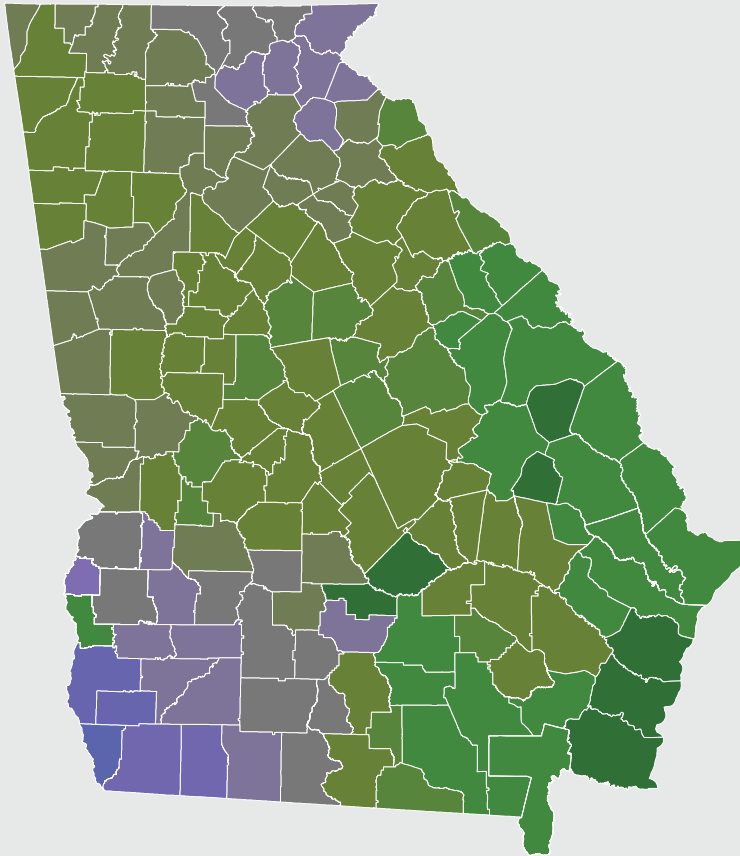

## Peak Deer Movement in Georgia

The timing of the *rut*, or breeding season, for white-tailed deer varies locally, especially in southern climates like Georgia's. During the rut, the desire to breed causes deer to become more active compared to the rest of the year. Bucks move more and become less secretive, making them easier to hunt and more susceptible to being hit by motor vehicles.

Researchers at the UNIVERSITY OF GEORGIA and biologists with the WILDLIFE RESOURCES DIVISION found a strong correlation between peak deer-vehicle collision timeframes, deer conception dates and the hourly movement rates of deer tracked by GPS. Based on that information, deer-vehicle collision data provided by the GEORGIA DEPARTMENT OF TRANSPORTATION was used to map the timing of peak deer movement in Georgia.

Counties marked with an asterisk (\*) had fewer than 100 deer-vehicle collisions for the sample period, too few to determine meaningful results. Accuracy of the dates shown for these counties will be low.