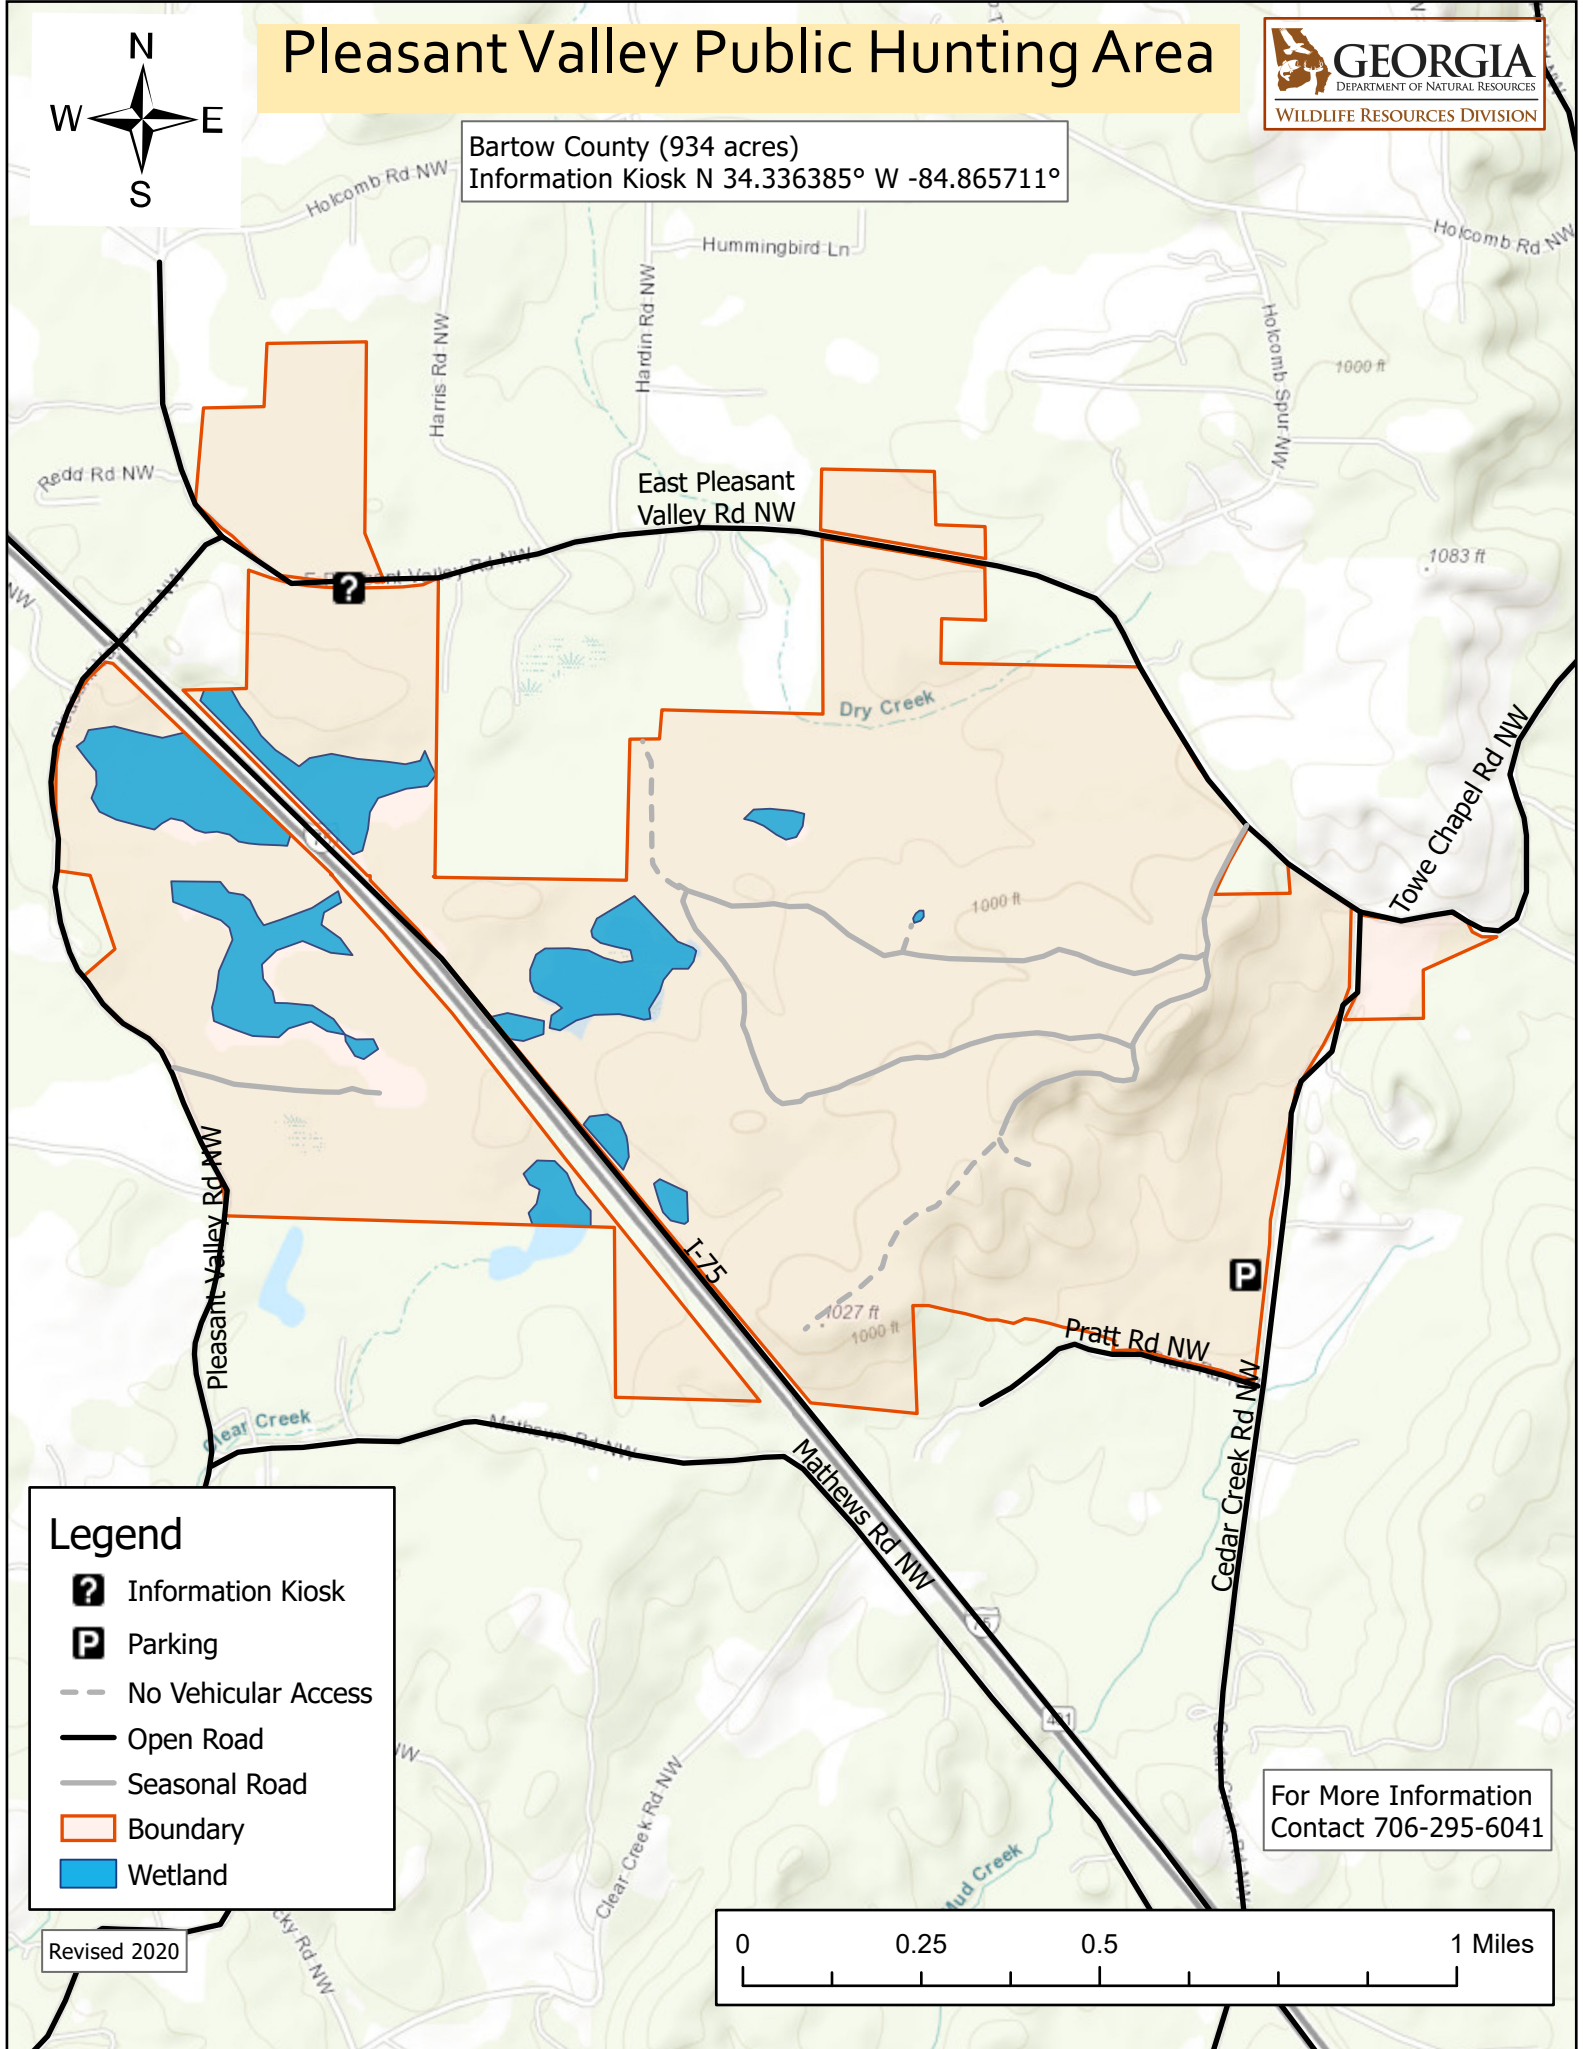

Pleasant Valley Public Hunting Area

Bartow County (934 acres)
Information Kiosk N 34.336385° W -84.865711°

Legend

- Information Kiosk
- Parking
- No Vehicular Access
- Open Road
- Seasonal Road
- Boundary
- Wetland