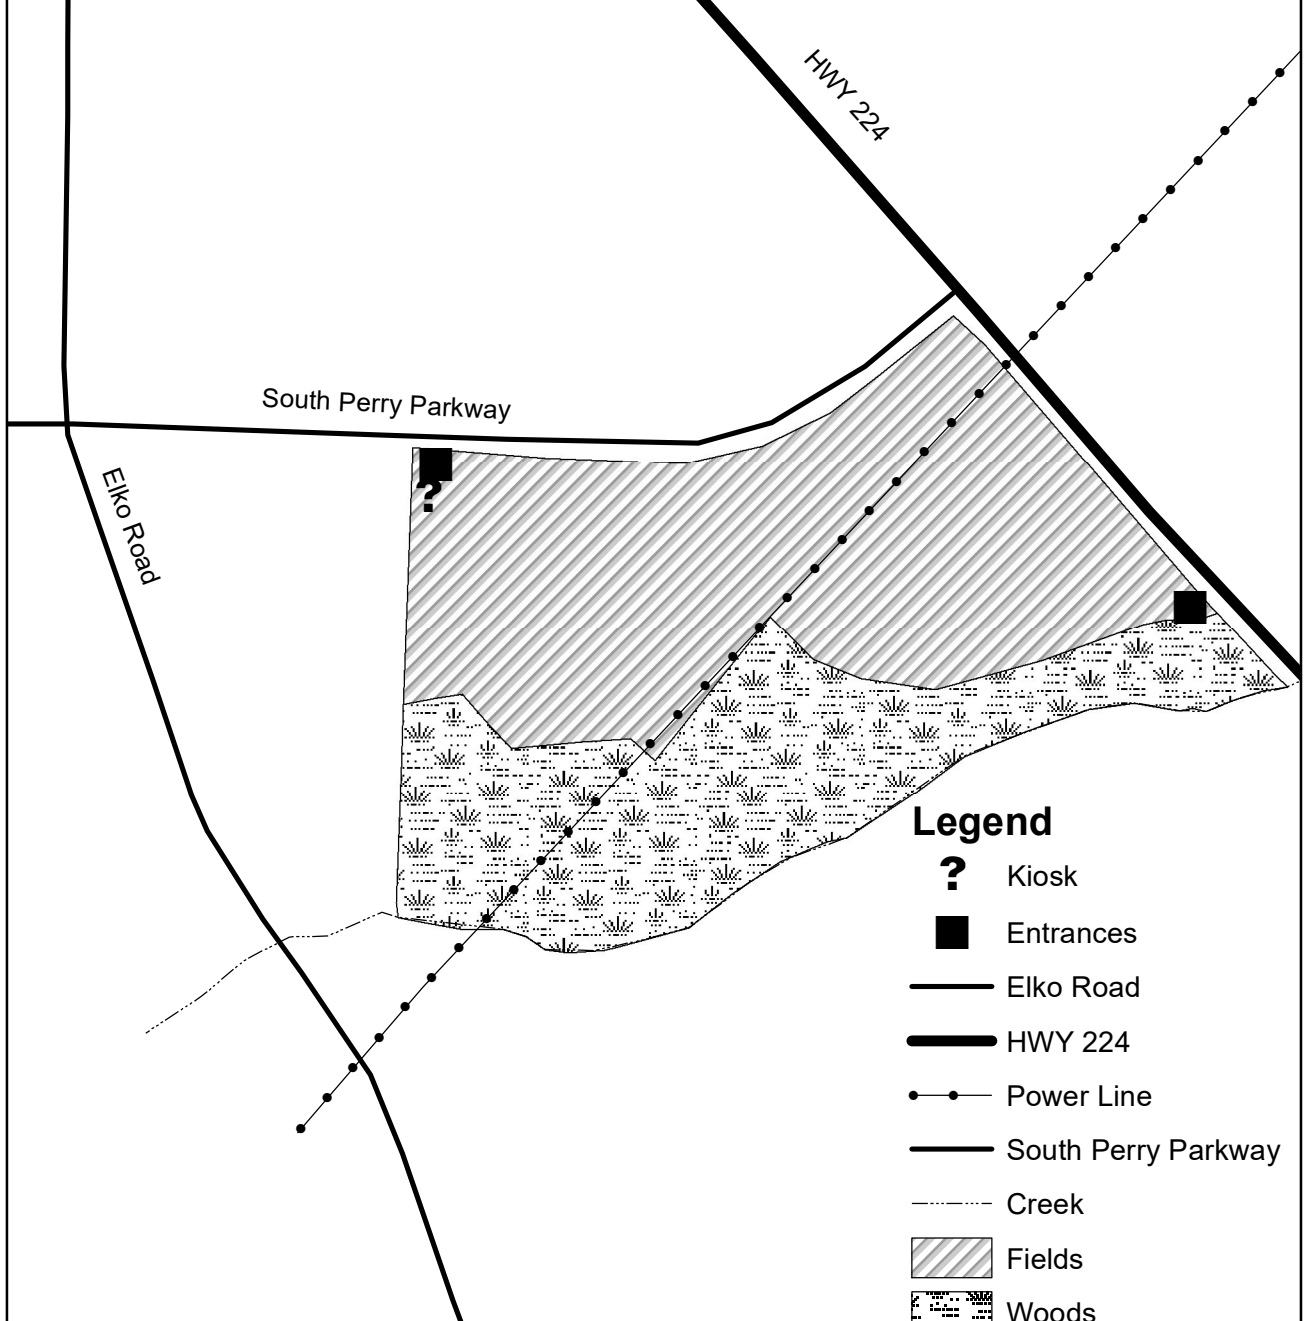

PERRY DOVE FIELD 226 Acres

Legend

- ? Kiosk
- Entrances
- Elko Road
- HWY 224
- Power Line
- South Perry Parkway
- - - Creek
- ▨ Fields
- ▤ Woods

This map is accurate as of 11/07/2018. The interactive map is the more reliable source for current road status and access. WMA roads and trails are subject to closure due to managed hunts, weather conditions, or maintenance.