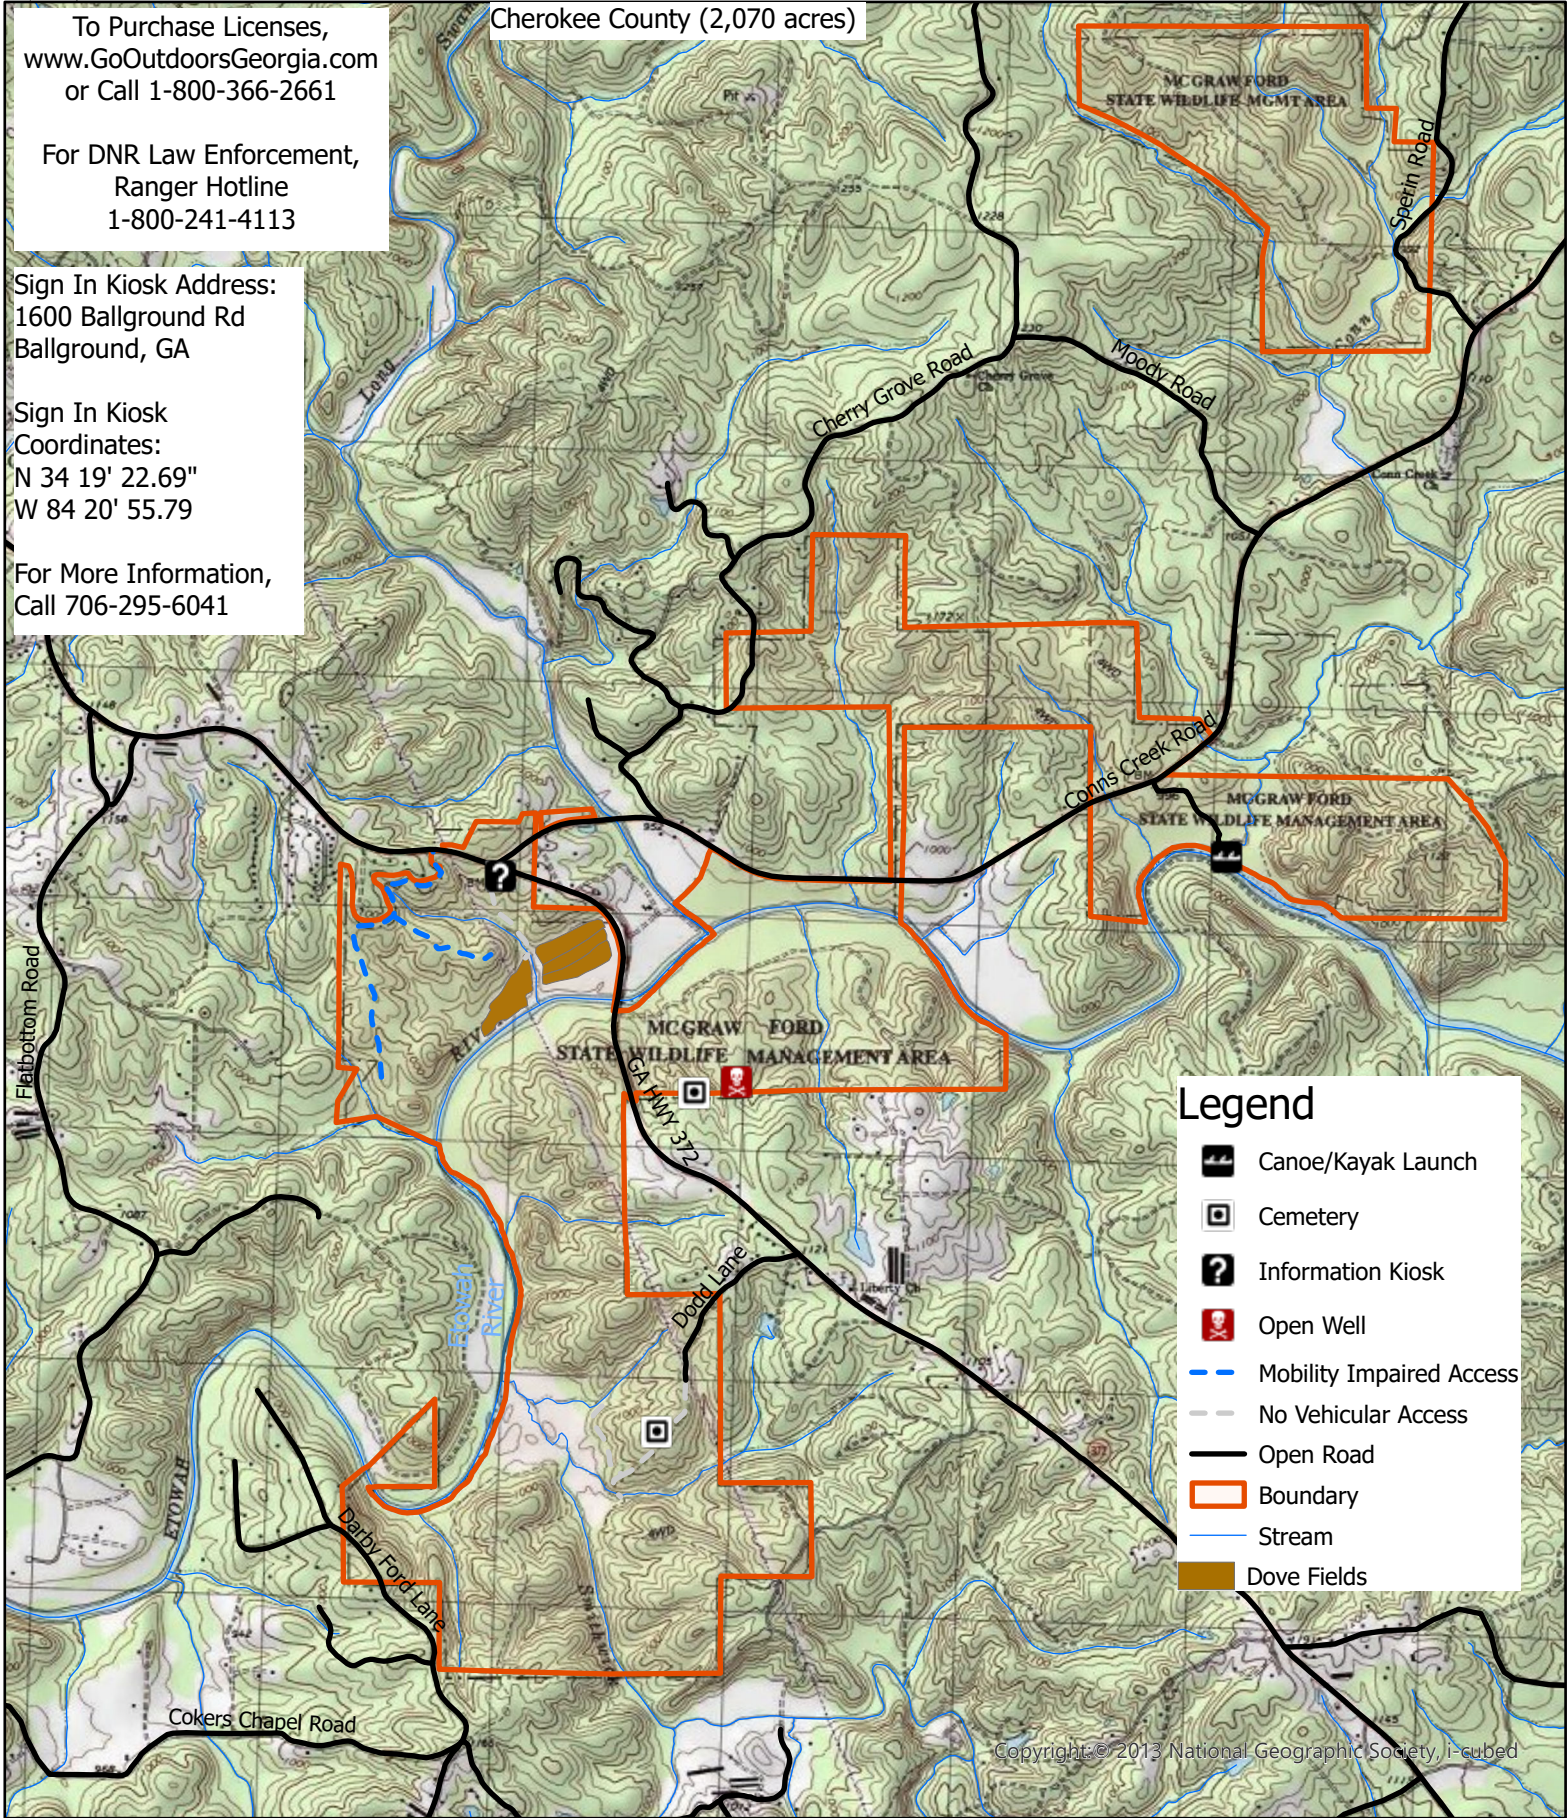

### Legend

-  Canoe/Kayak Launch
-  Cemetery
-  Information Kiosk
-  Open Well
-  Mobility Impaired Access
-  No Vehicular Access
-  Open Road
-  Boundary
-  Stream
-  Dove Fields

Cherokee County (2,070 acres)

Sign In Kiosk Address:  
1600 Ballground Rd  
Ballground, GA

Sign In Kiosk  
Coordinates:  
N 34 19' 22.69"  
W 84 20' 55.79

For More Information,  
Call 706-295-6041