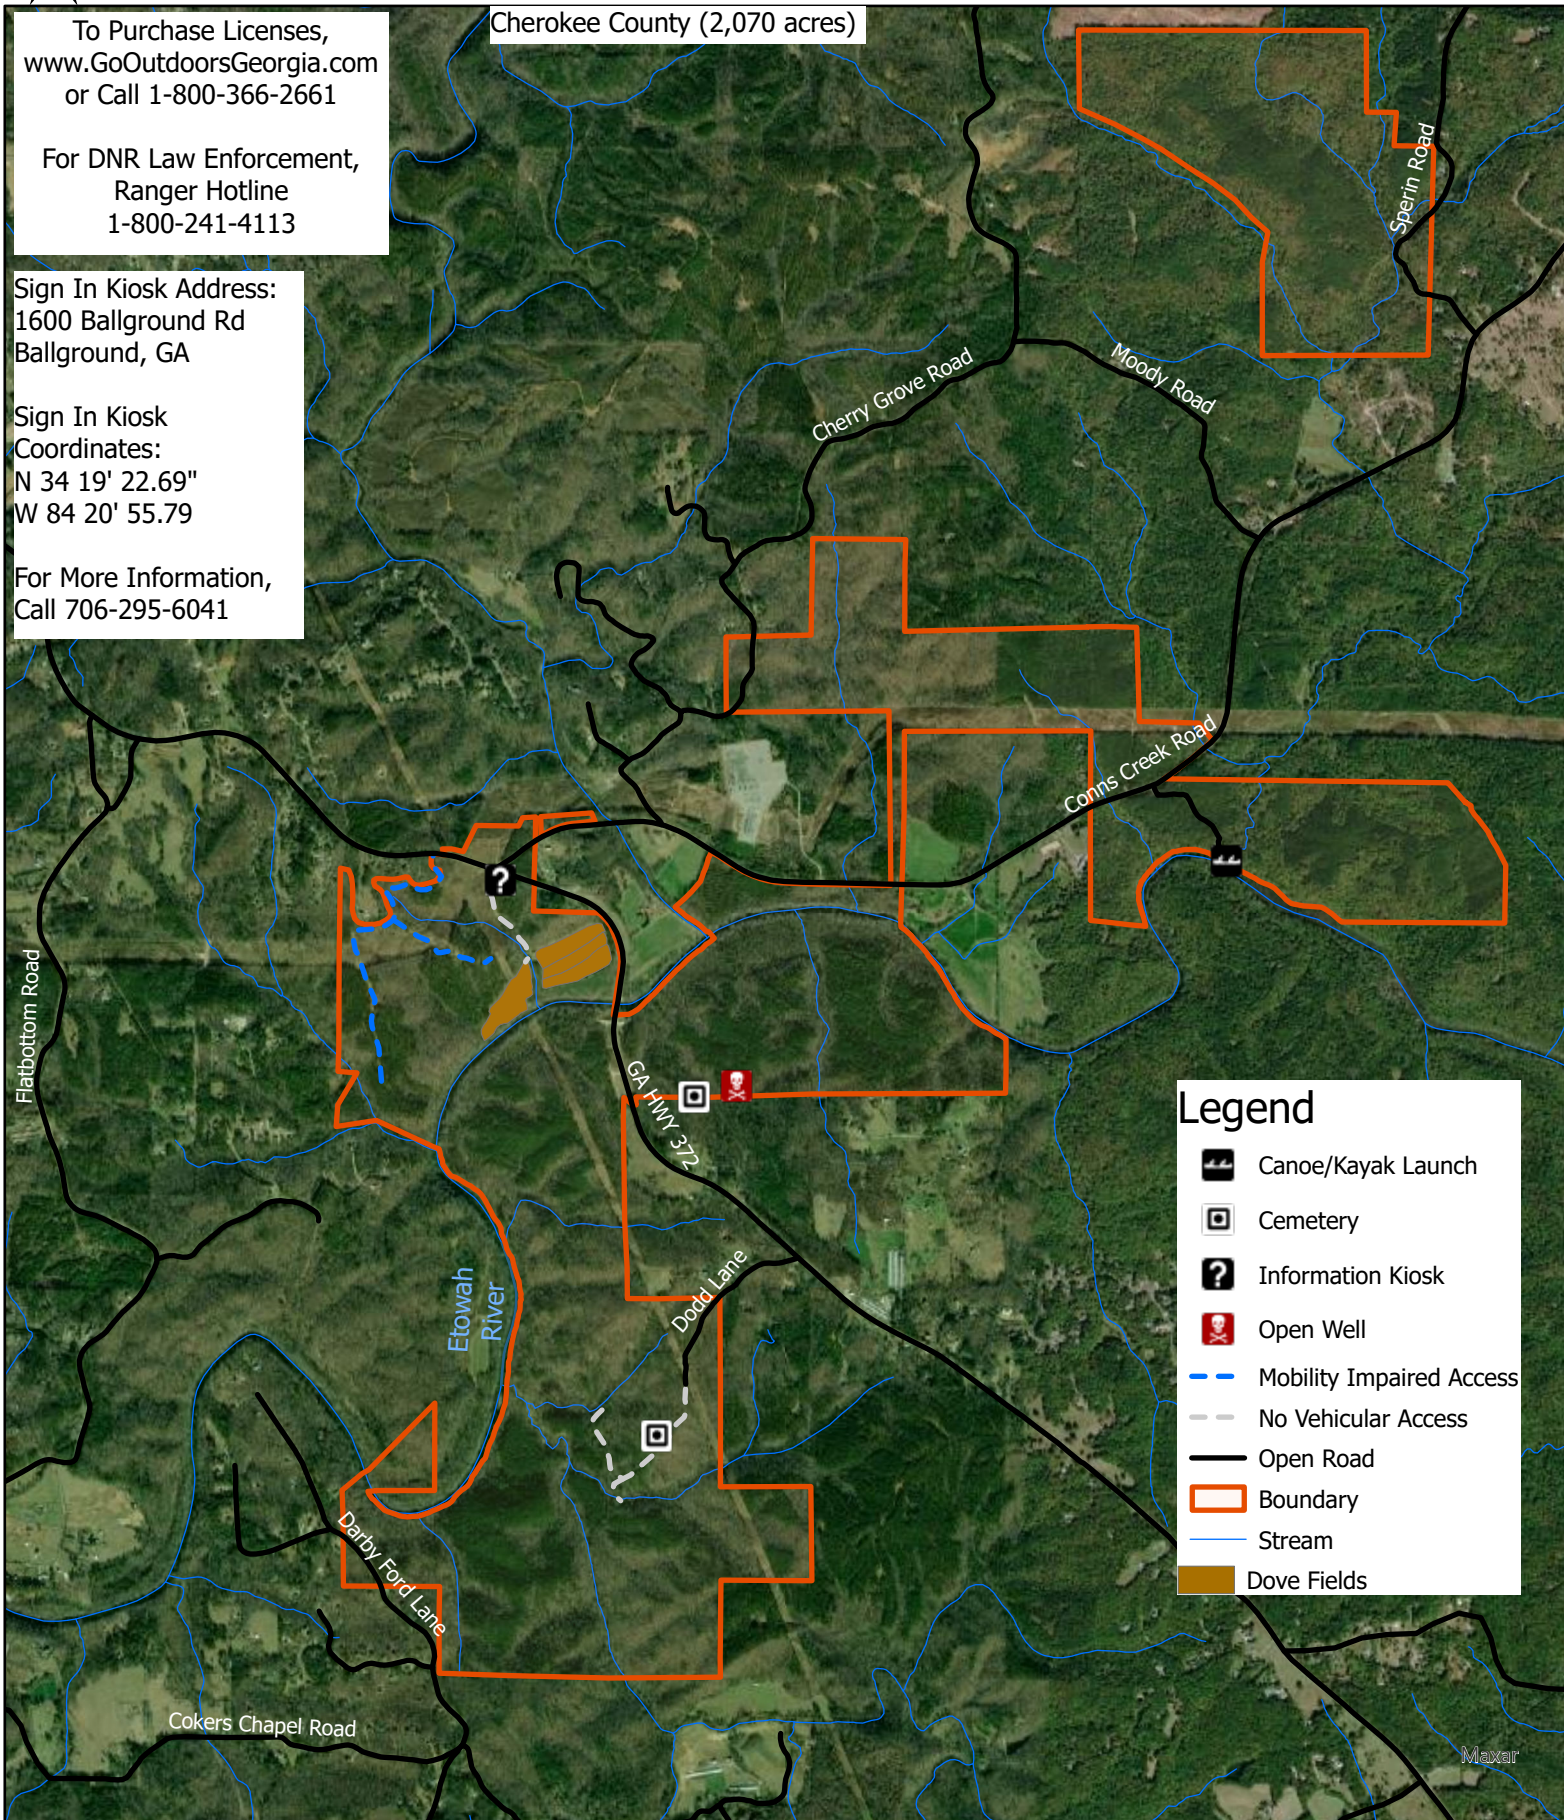

# McGraw Ford Wildlife Management Area

Cherokee County (2,070 acres)

To Purchase Licenses,  
[www.GoOutdoorsGeorgia.com](http://www.GoOutdoorsGeorgia.com)  
 or Call 1-800-366-2661

For DNR Law Enforcement,  
 Ranger Hotline  
 1-800-241-4113

### Legend

-  Canoe/Kayak Launch
-  Cemetery
-  Information Kiosk
-  Open Well
-  Mobility Impaired Access
-  No Vehicular Access
-  Open Road
-  Boundary
-  Stream
-  Dove Fields