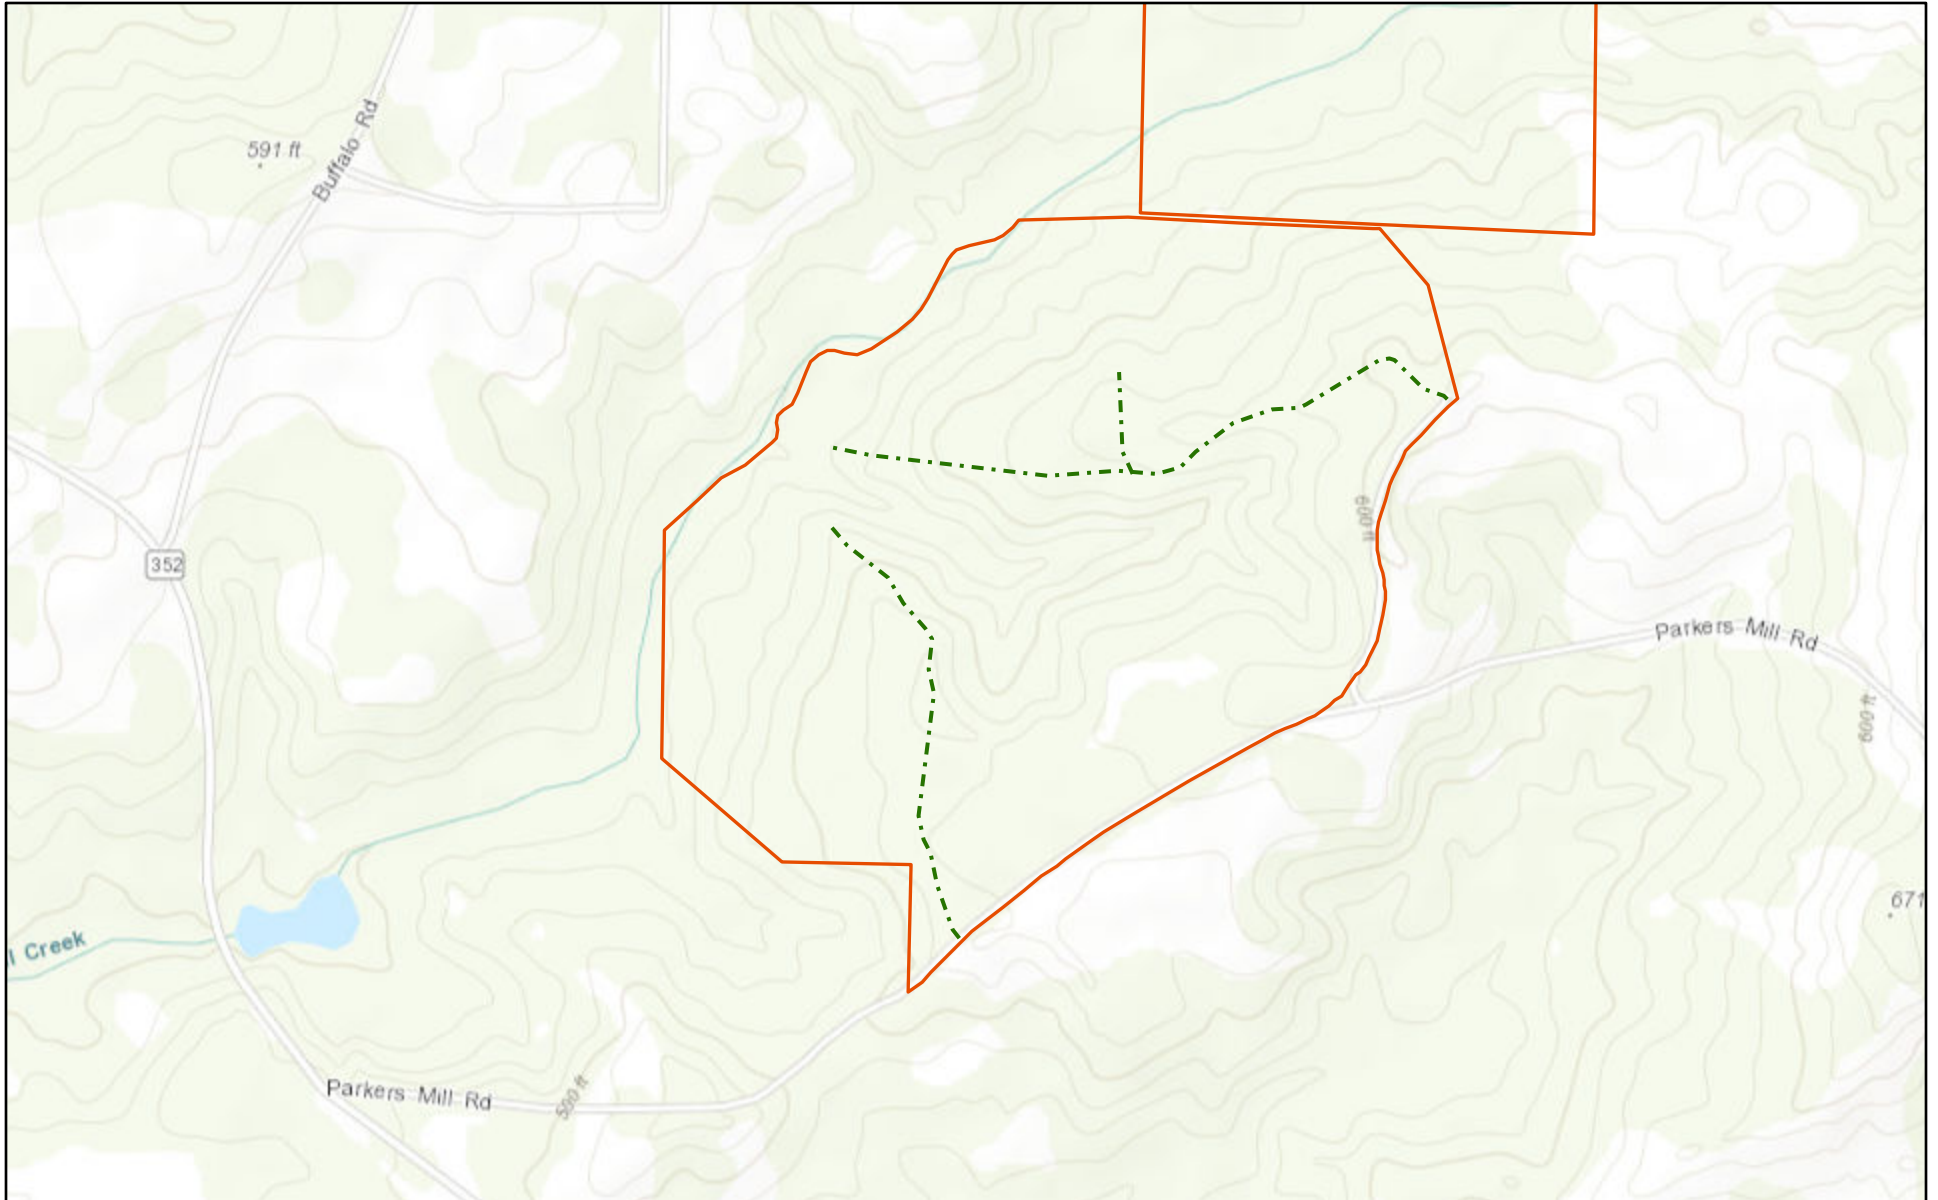

WR Bean Tract

3/19/2021, 1:37:26 PM

 Boundary

1:18,056

Esri, HERE, Garmin, INCREMENT P, USGS, METI/NASA, EPA, USDA

Web AppBuilder for ArcGIS
Esri, HERE, Garmin, INCREMENT P, USGS, METI/NASA, EPA, USDA | Esri, HERE |