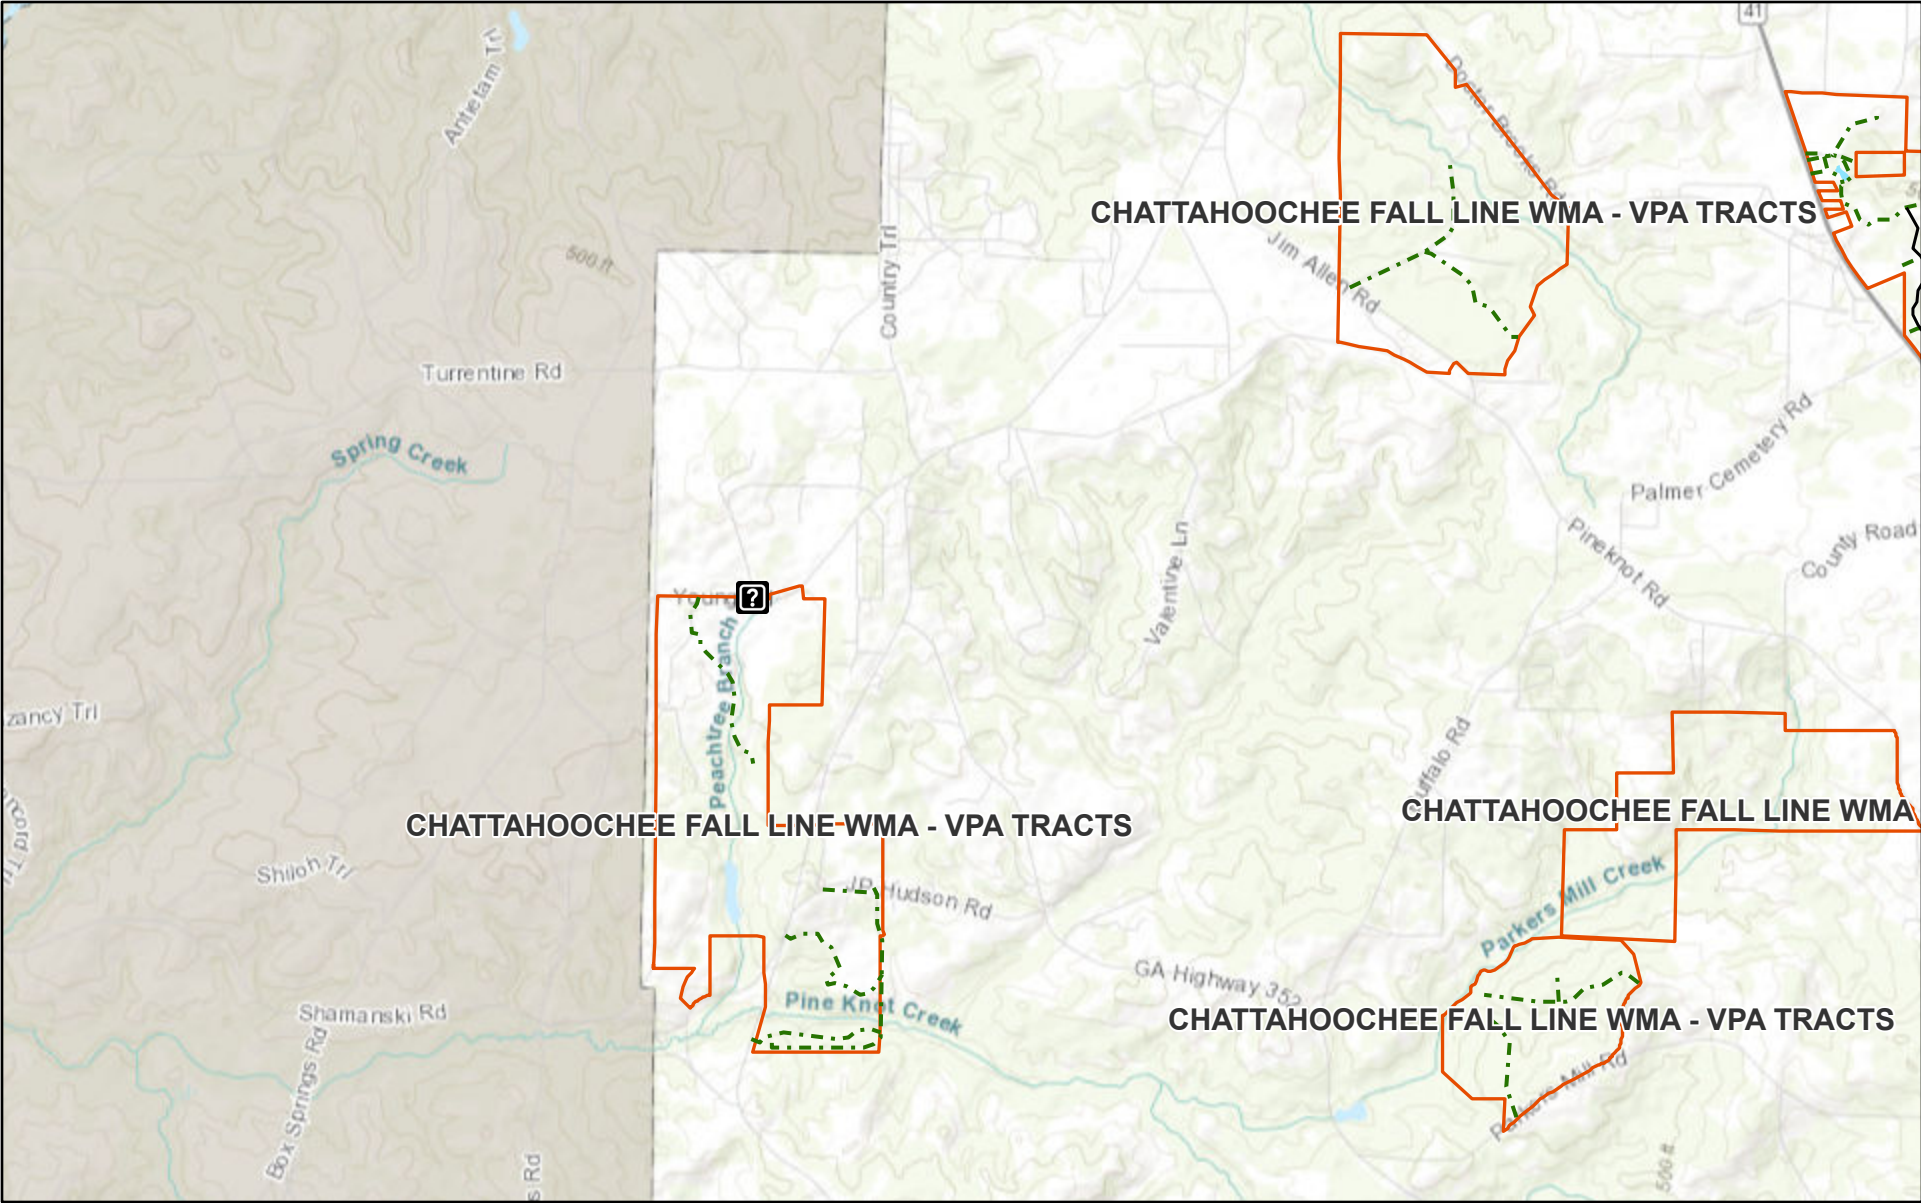

Chattahoochee Fall Line WMA-VPA Tracts

3/19/2021, 1:22:28 PM

 Waterbody	 Roads	 Trails
 Information Kiosk	 Open	 Other trail
	 Boundary	

1:72,224

Esri, HERE, Garmin, INCREMENT P, USGS, METI/NASA, NGA, EPA, USDA

Web AppBuilder for ArcGIS
 Esri, HERE, Garmin, INCREMENT P, USGS, METI/NASA, NGA, EPA, USDA | Esri, HERE |