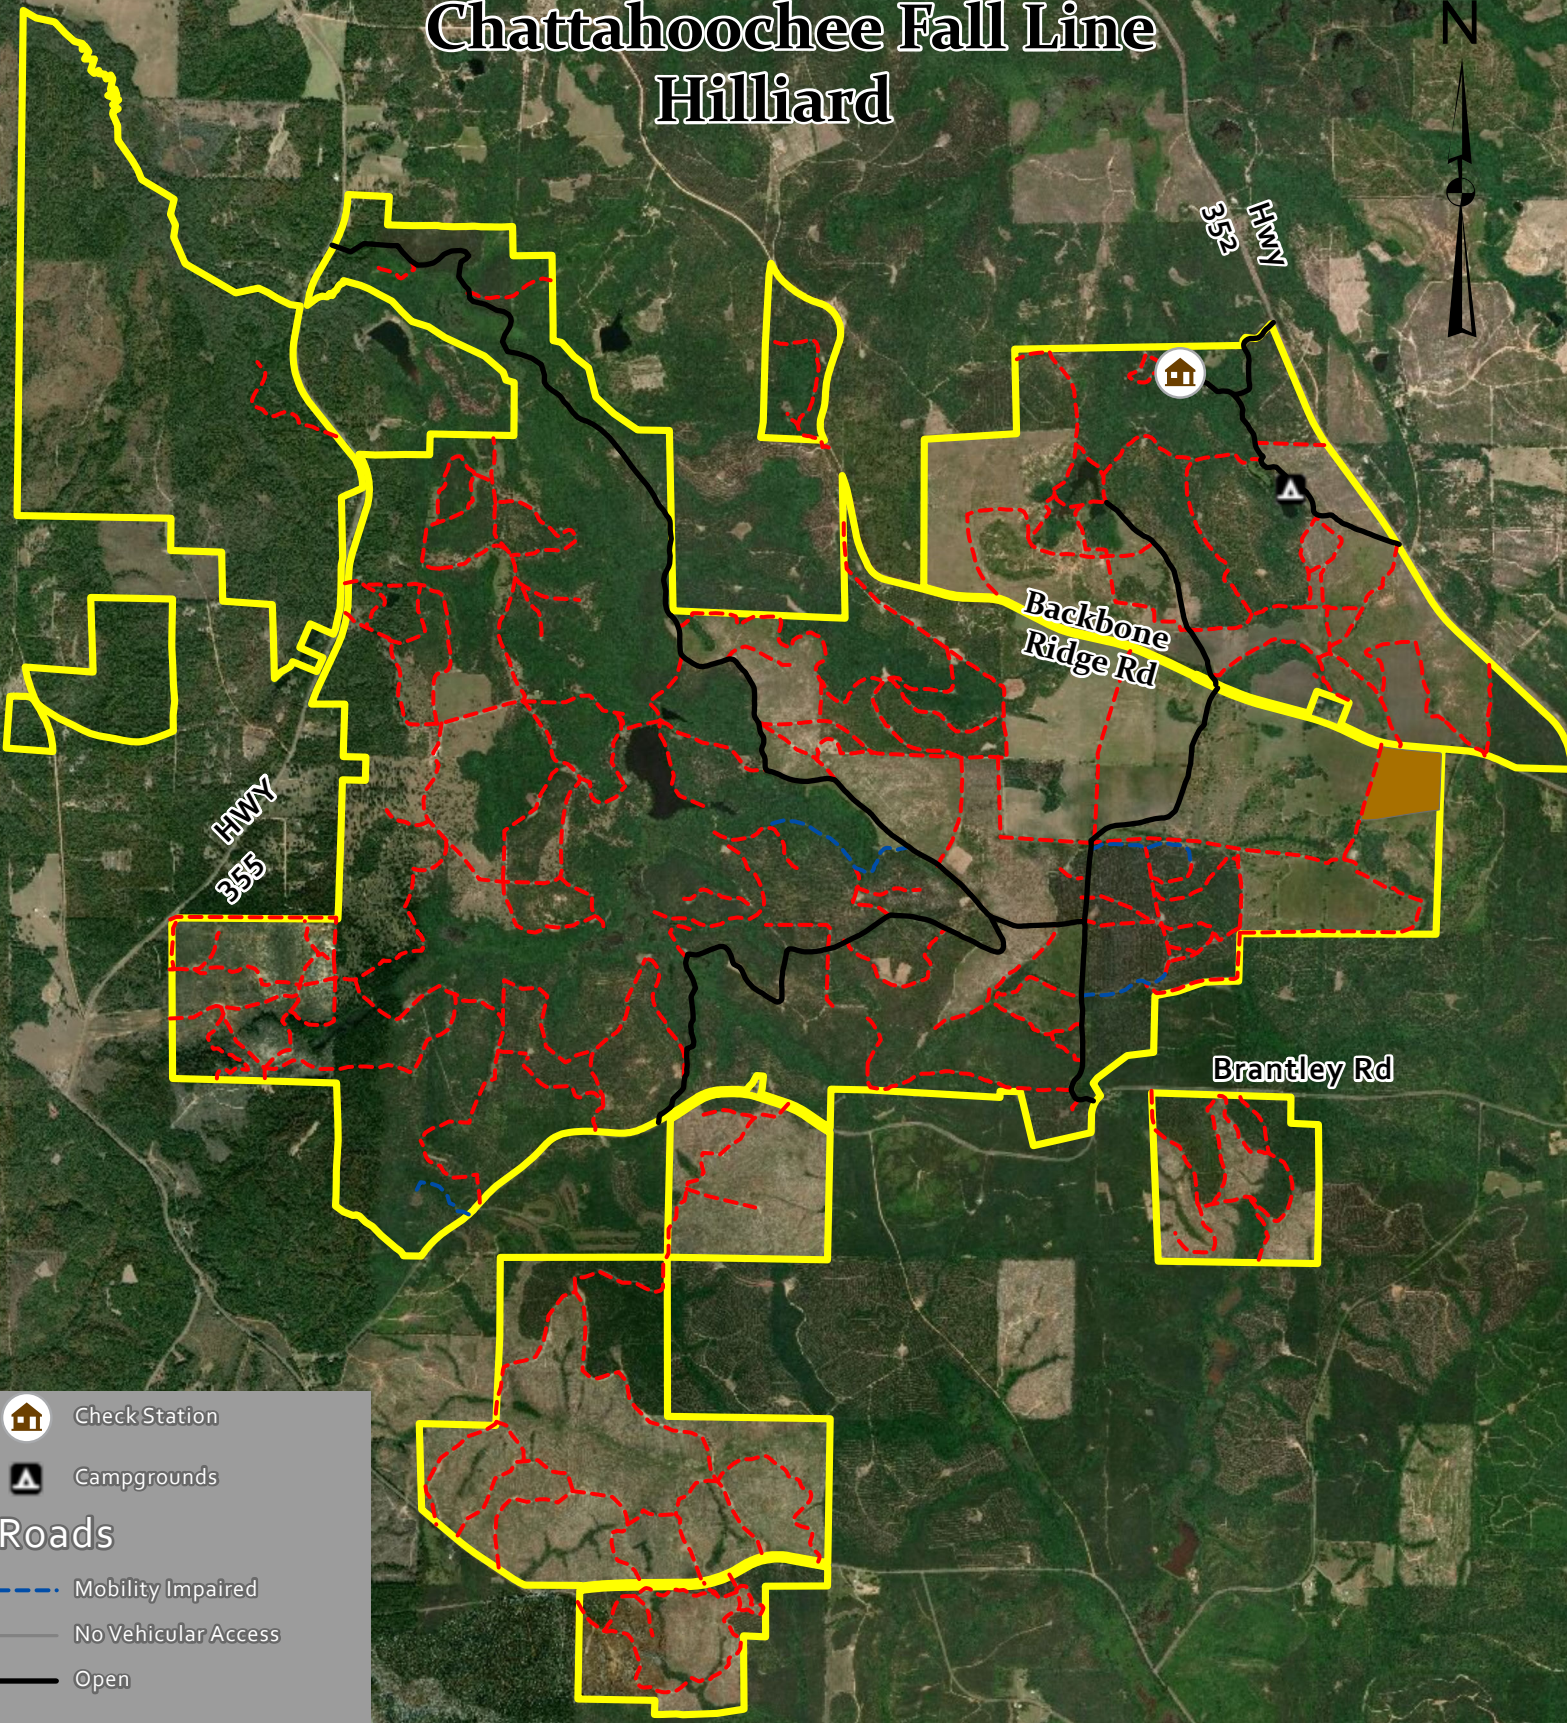

# Chattahoochee Fall Line Hilliard

- Check Station
- Campgrounds
- Roads**
- Mobility Impaired
- No Vehicular Access
- Open
- Trails
- WMA Boundary
- Blackjack Crossing (Archery)
- Safety Zone
- Dove\_Fields