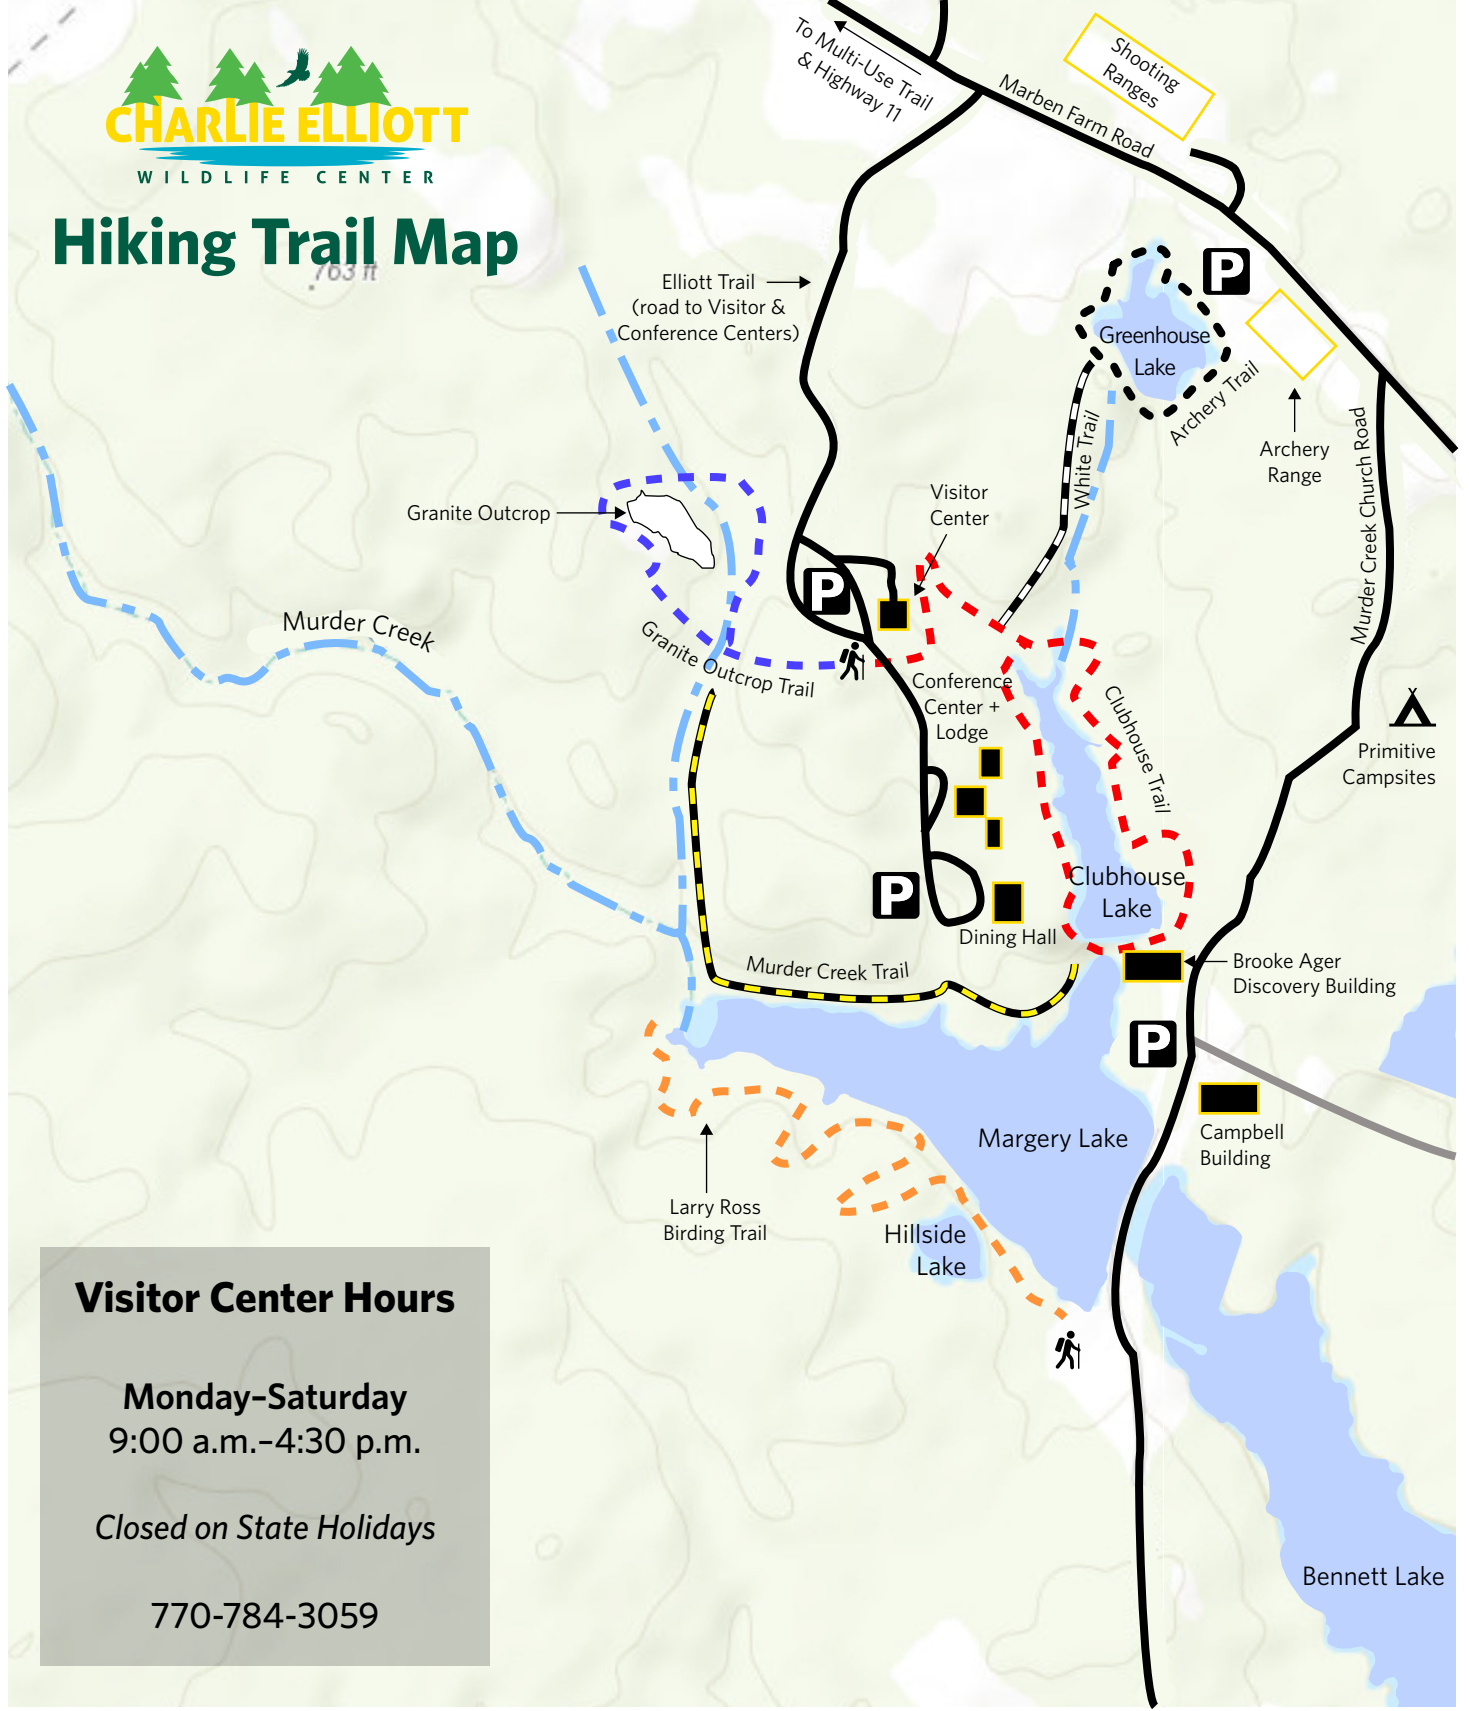

Hiking Trail Map

Visitor Center Hours

Monday-Saturday
9:00 a.m.-4:30 p.m.

Closed on State Holidays

770-784-3059

Key

- ■ ■ Granite Outcrop Trail (Blue): 1.1 miles
- ■ ■ Clubhouse Trail (Red): 1.5 miles
- ■ ■ Murder Creek Trail (Yellow): 0.9 miles
- ■ ■ Larry Ross Birding Trail (Orange): 1.0 mile
- ■ ■ White Trail (White): 0.5 miles

- 🚶 Trailhead
- Road (paved)
- Road (gravel)
- Lake
- Creek

- ▲ Primitive Campsites
- Ⓟ Parking
- ⋯ Archery Trail (0.5 miles)