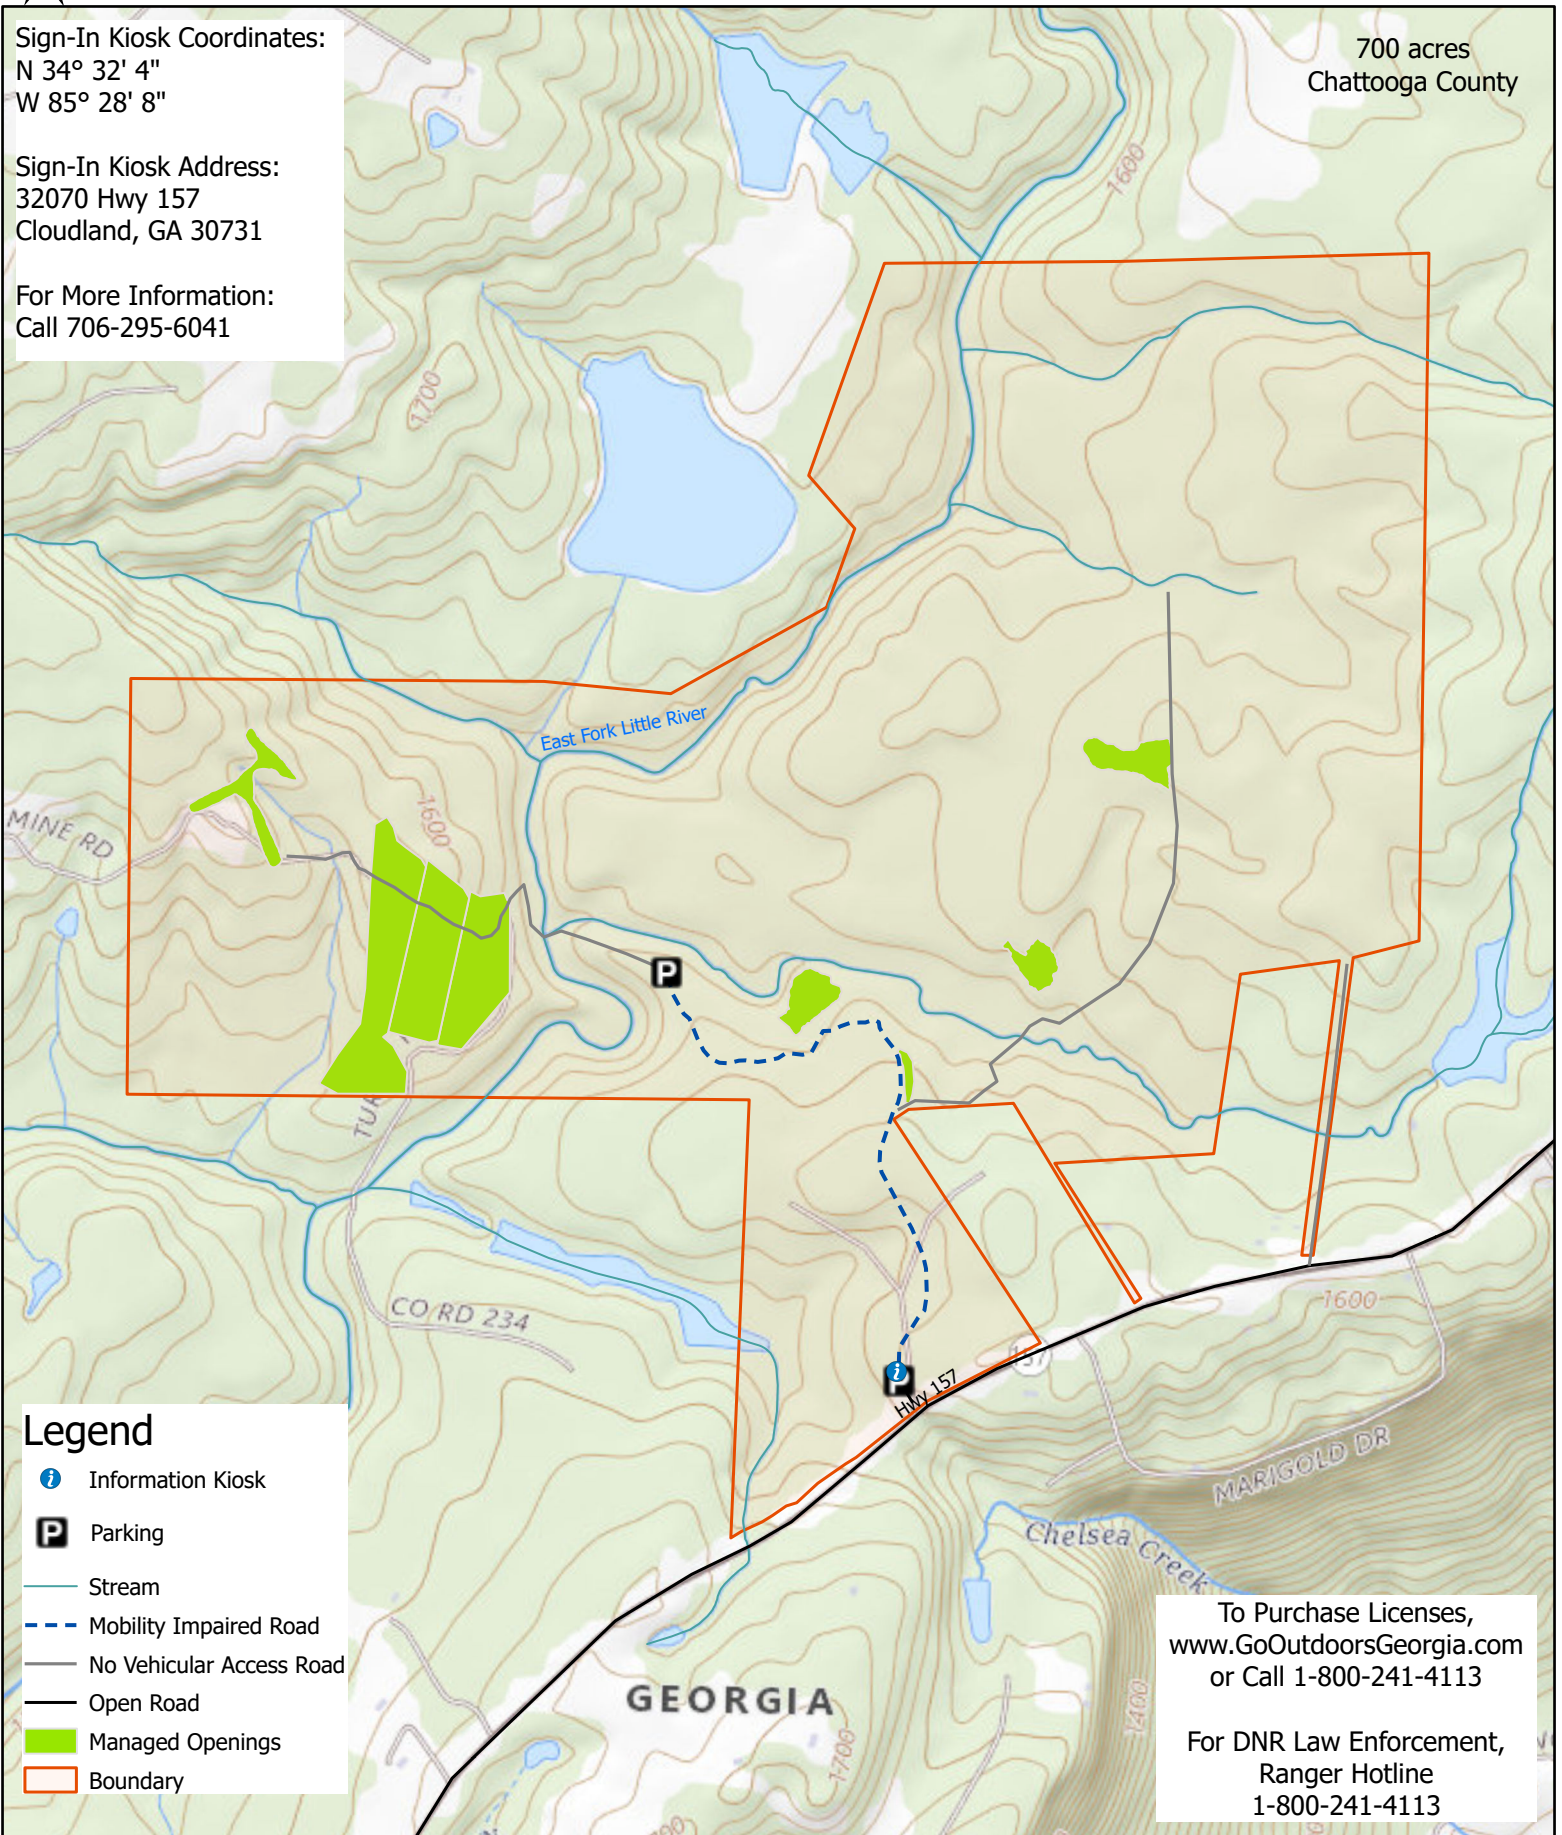

Otting Wildlife Management Area

Sign-In Kiosk Coordinates:
N 34° 32' 4"
W 85° 28' 8"

Sign-In Kiosk Address:
32070 Hwy 157
Cloudland, GA 30731

For More Information:
Call 706-295-6041

700 acres
Chattooga County