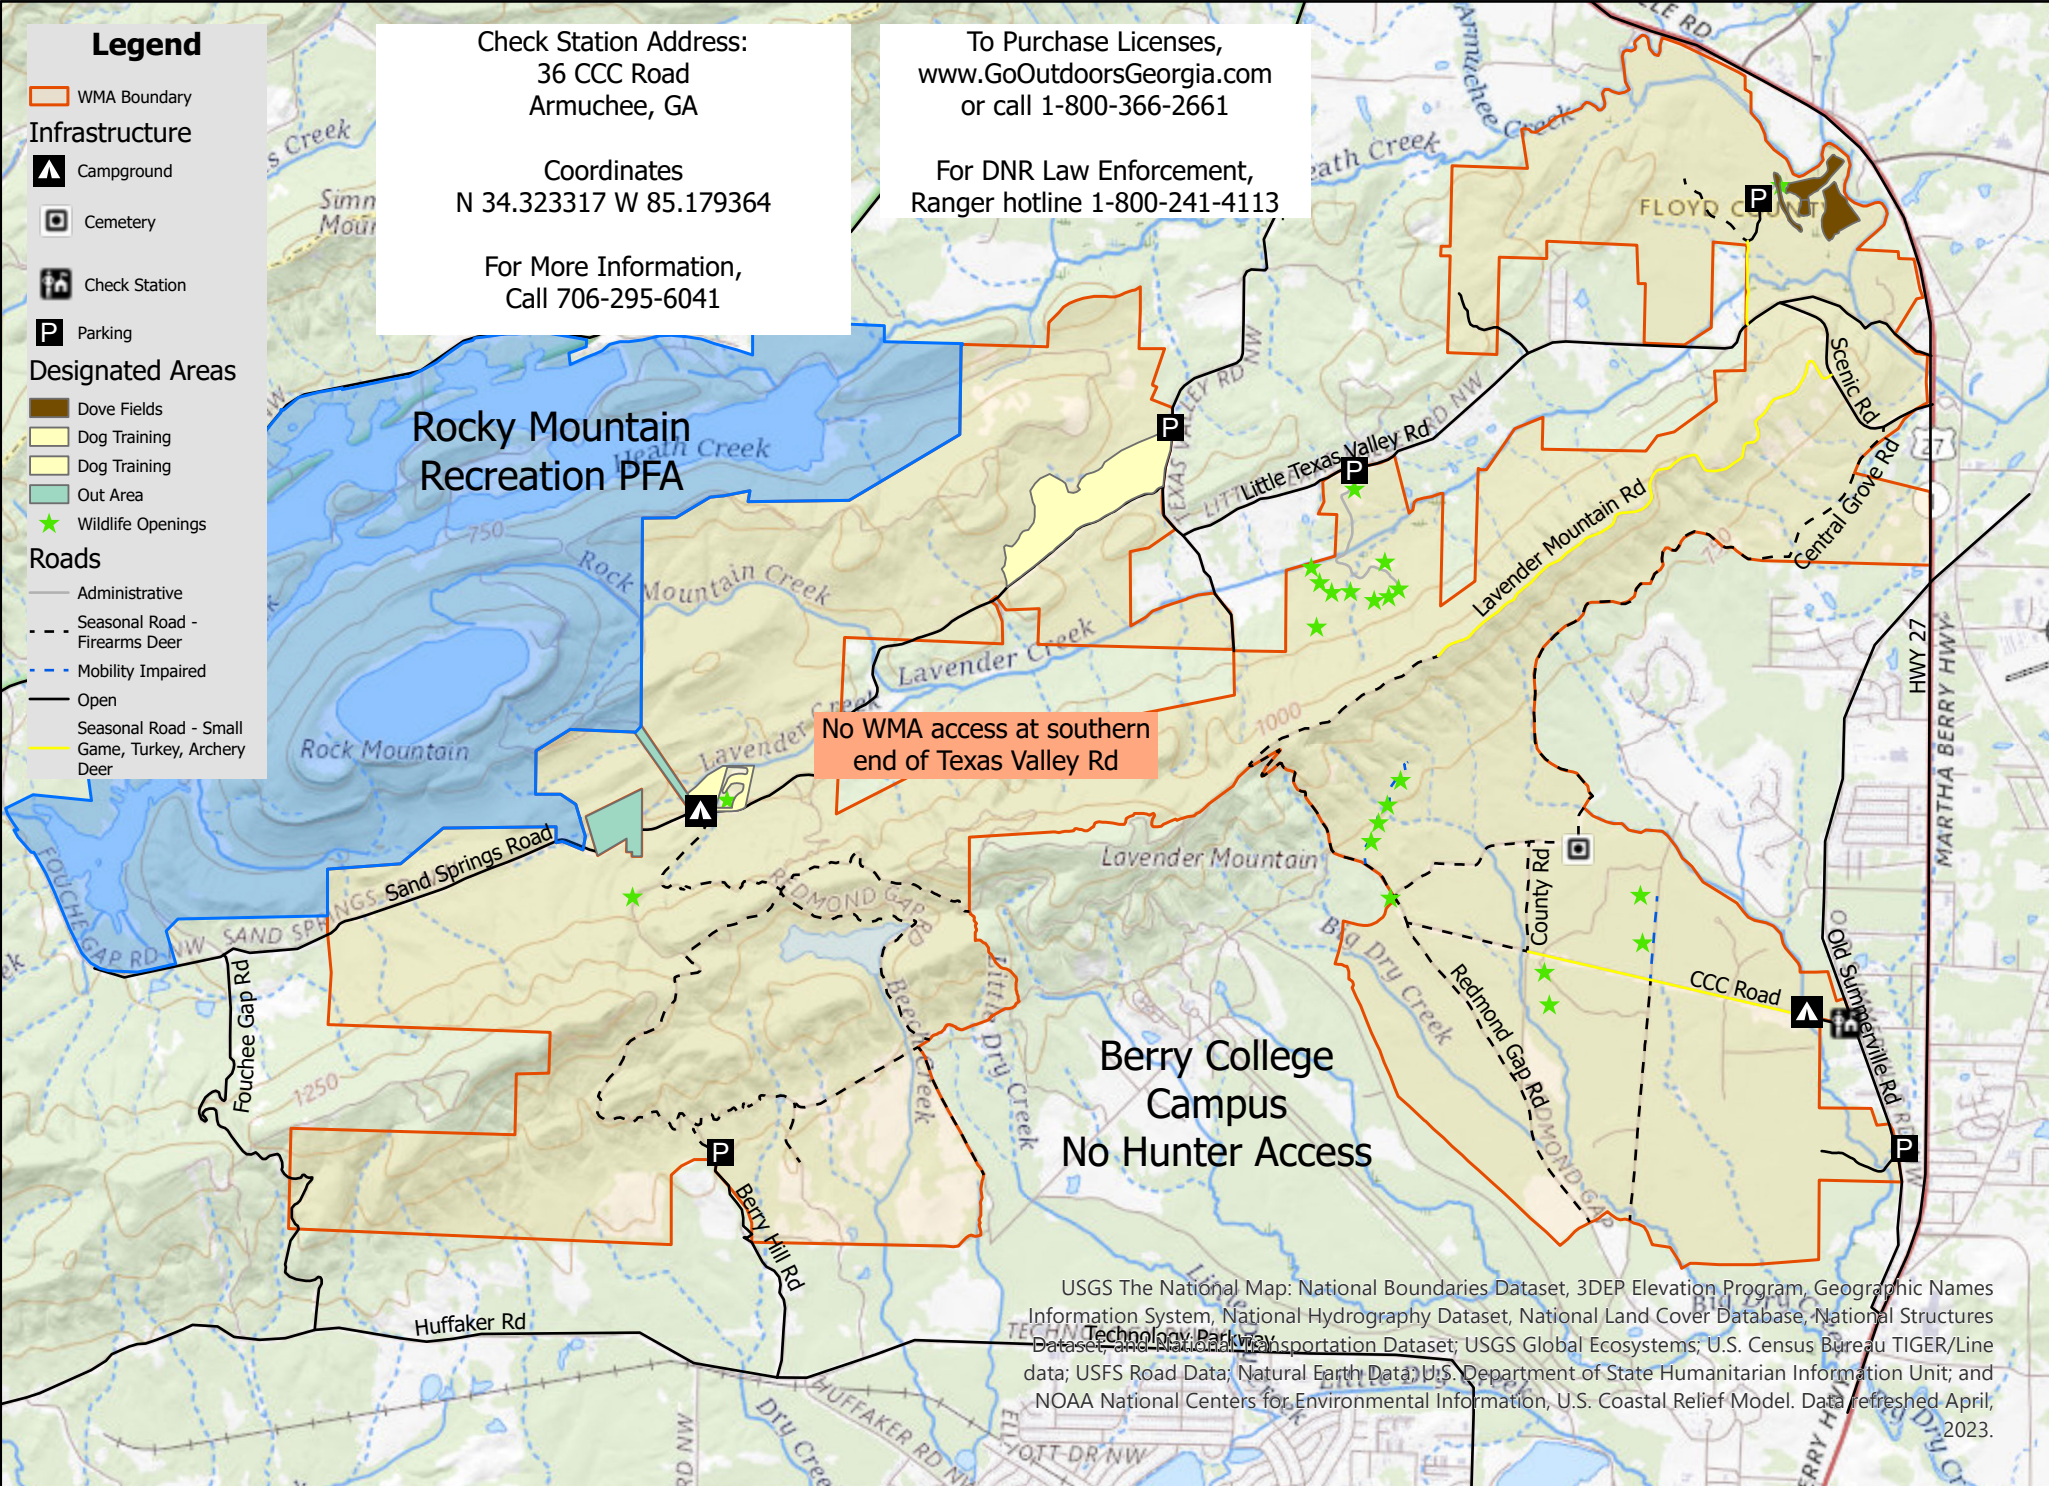

Berry College Wildlife Management Area

Check Station Address:
36 CCC Road
Armuchee, GA

Coordinates
N 34.323317 W 85.179364

For More Information,
Call 706-295-6041

To Purchase Licenses,
www.GoOutdoorsGeorgia.com
or call 1-800-366-2661

For DNR Law Enforcement,
Ranger hotline 1-800-241-4113

No WMA access at southern
end of Texas Valley Rd

Berry College
Campus
No Hunter Access

USGS The National Map: National Boundaries Dataset, 3DEP Elevation Program, Geographic Names Information System, National Hydrography Dataset, National Land Cover Database, National Structures Dataset, and National Transportation Dataset; USGS Global Ecosystems; U.S. Census Bureau TIGER/Line data; USFS Road Data; Natural Earth Data; U.S. Department of State Humanitarian Information Unit; and NOAA National Centers for Environmental Information, U.S. Coastal Relief Model. Data refreshed April, 2023.